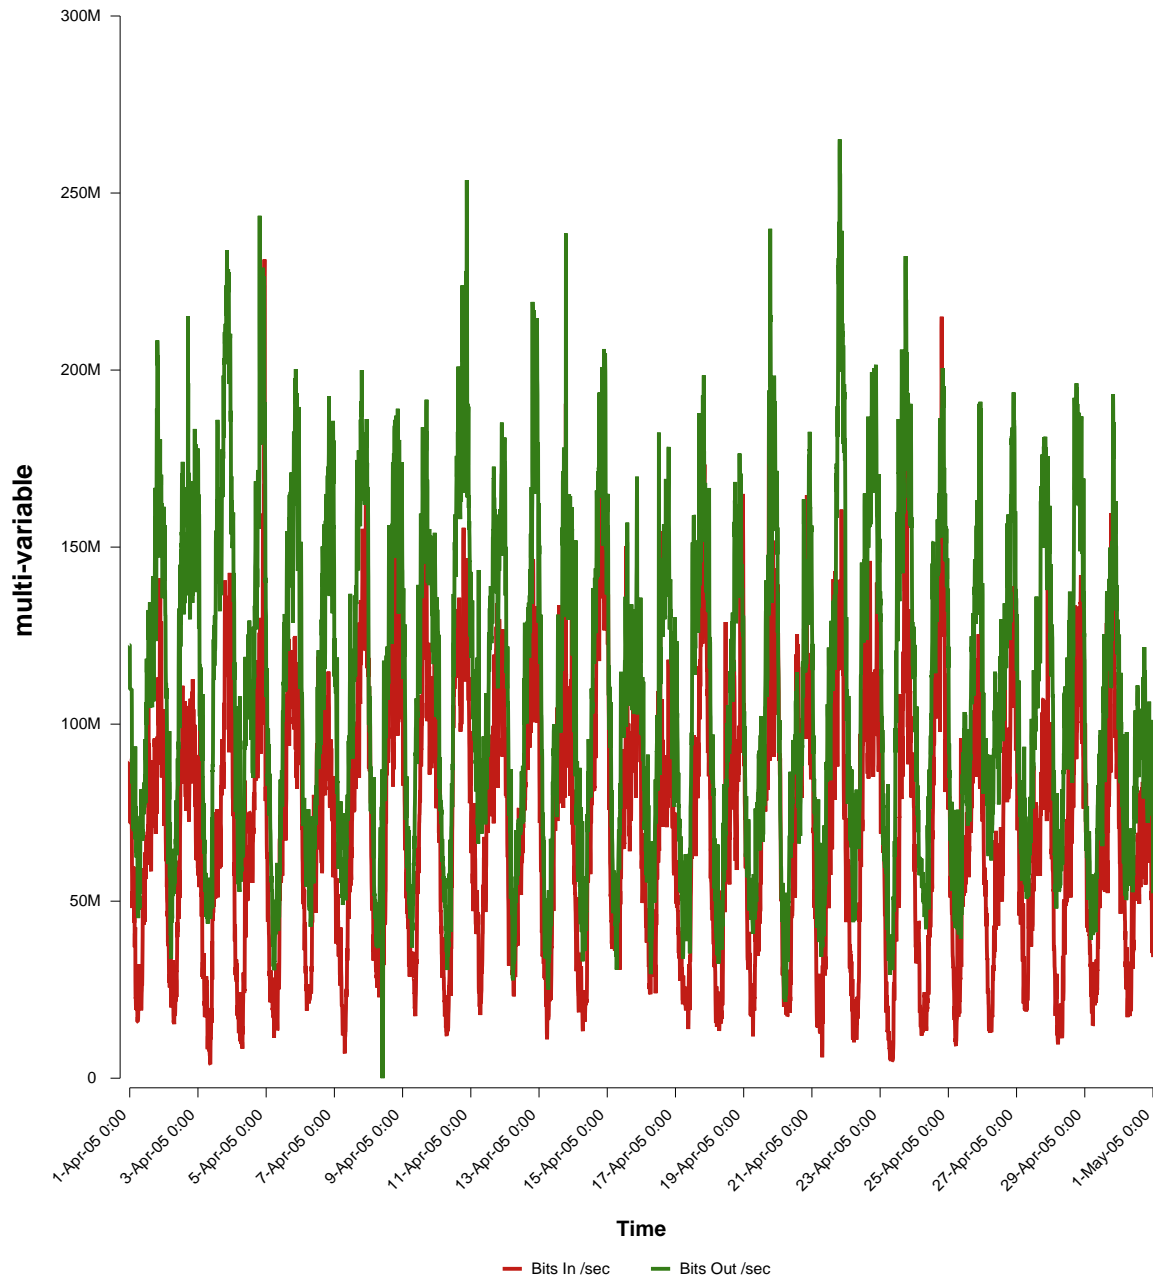

eHealth Trend Report

Divide by Time

SUNET-A-HALMSTAD-HH

Auto Range: Last Month
From: 2005/04/01 00:00
To: 2005/04/30 23:59

Created: 2005/05/02 03:50:28