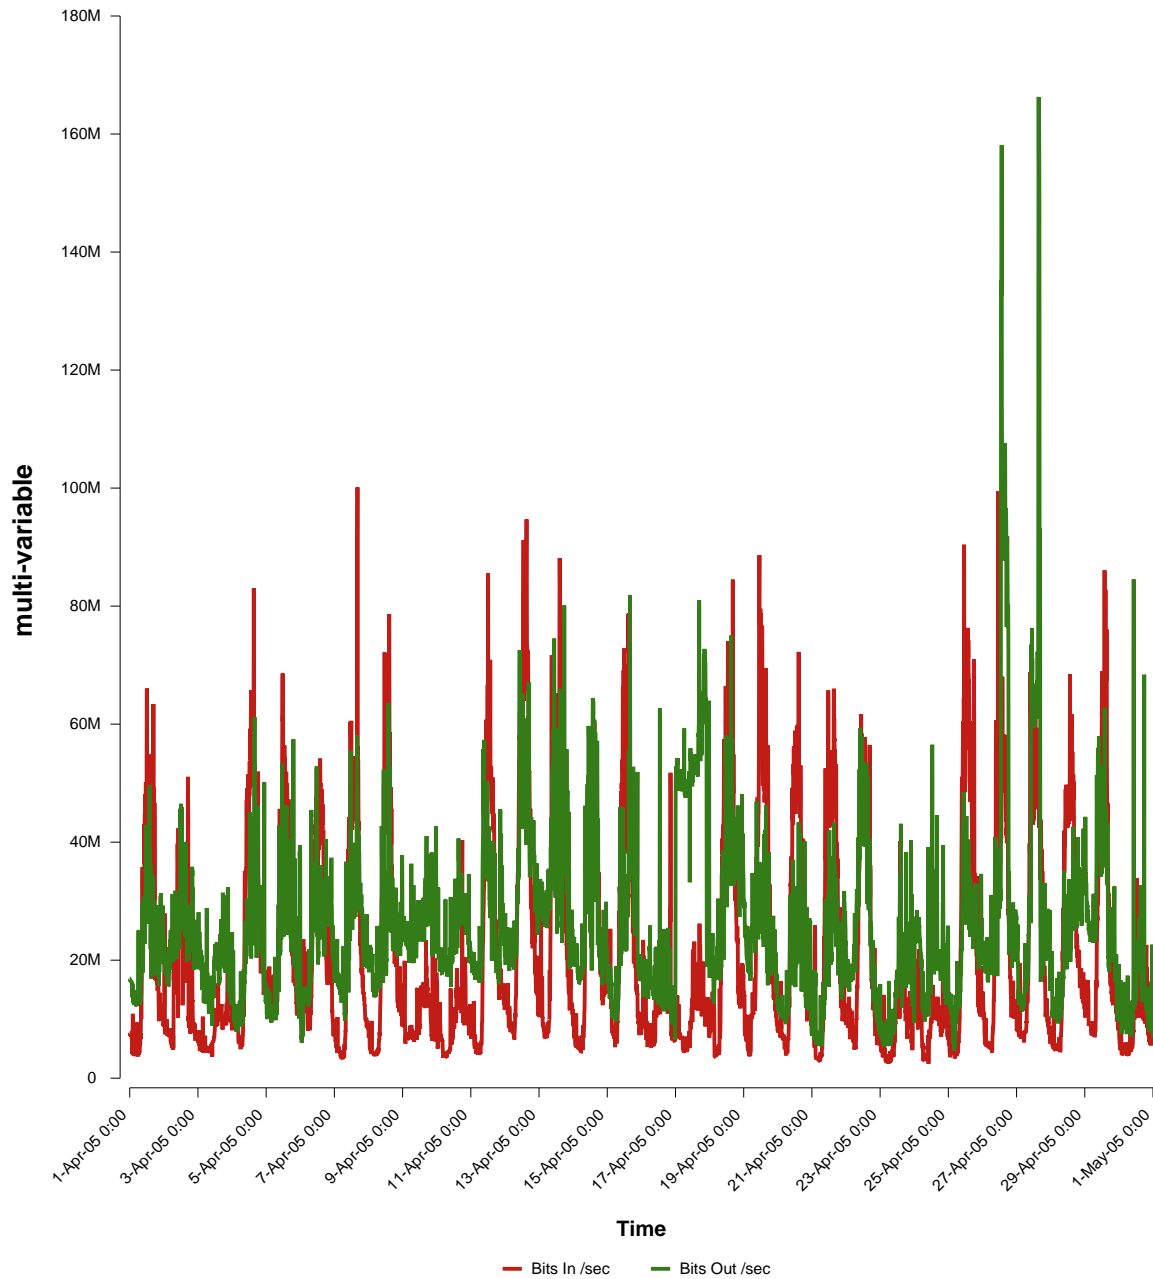

eHealth Trend Report

Divide by Time

SUNET-A-GBG-GU

Auto Range: Last Month
From: 2005/04/01 00:00
To: 2005/04/30 23:59

Created: 2005/05/02 03:40:25