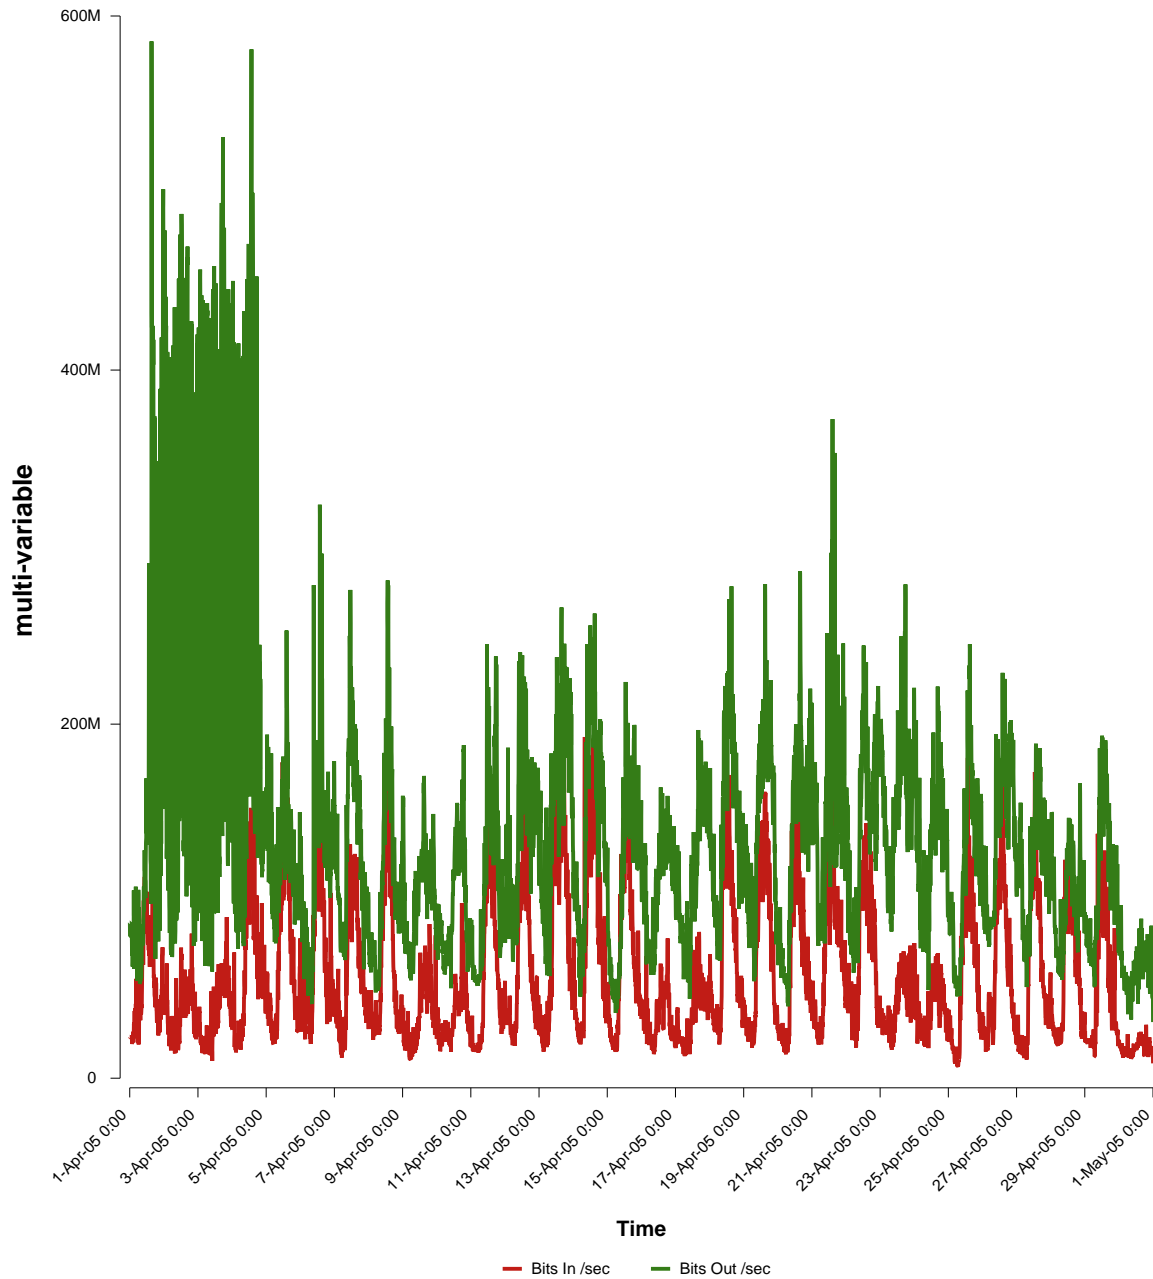

eHealth Trend Report

Divide by Time

SUNET-A-GBG-CHALMERS

Auto Range: Last Month
From: 2005/04/01 00:00
To: 2005/04/30 23:59

Created: 2005/05/02 03:30:26