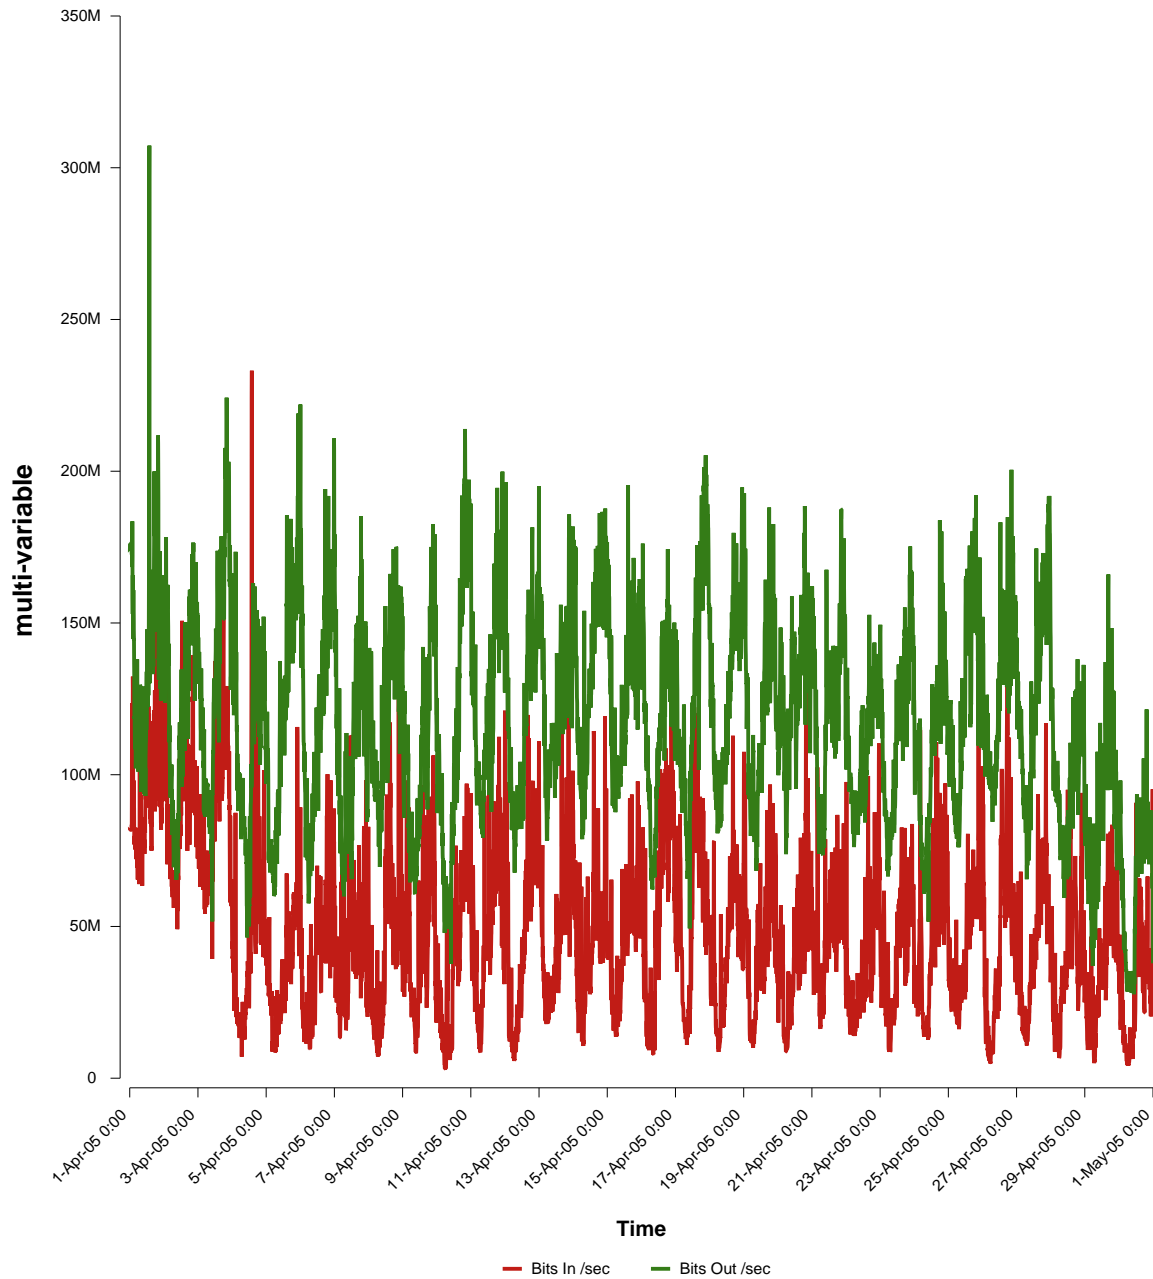

eHealth Trend Report

Divide by Time

SUNET-A-BORLANGE-DU

Auto Range: Last Month
From: 2005/04/01 00:00
To: 2005/04/30 23:59

Created: 2005/05/02 03:10:26