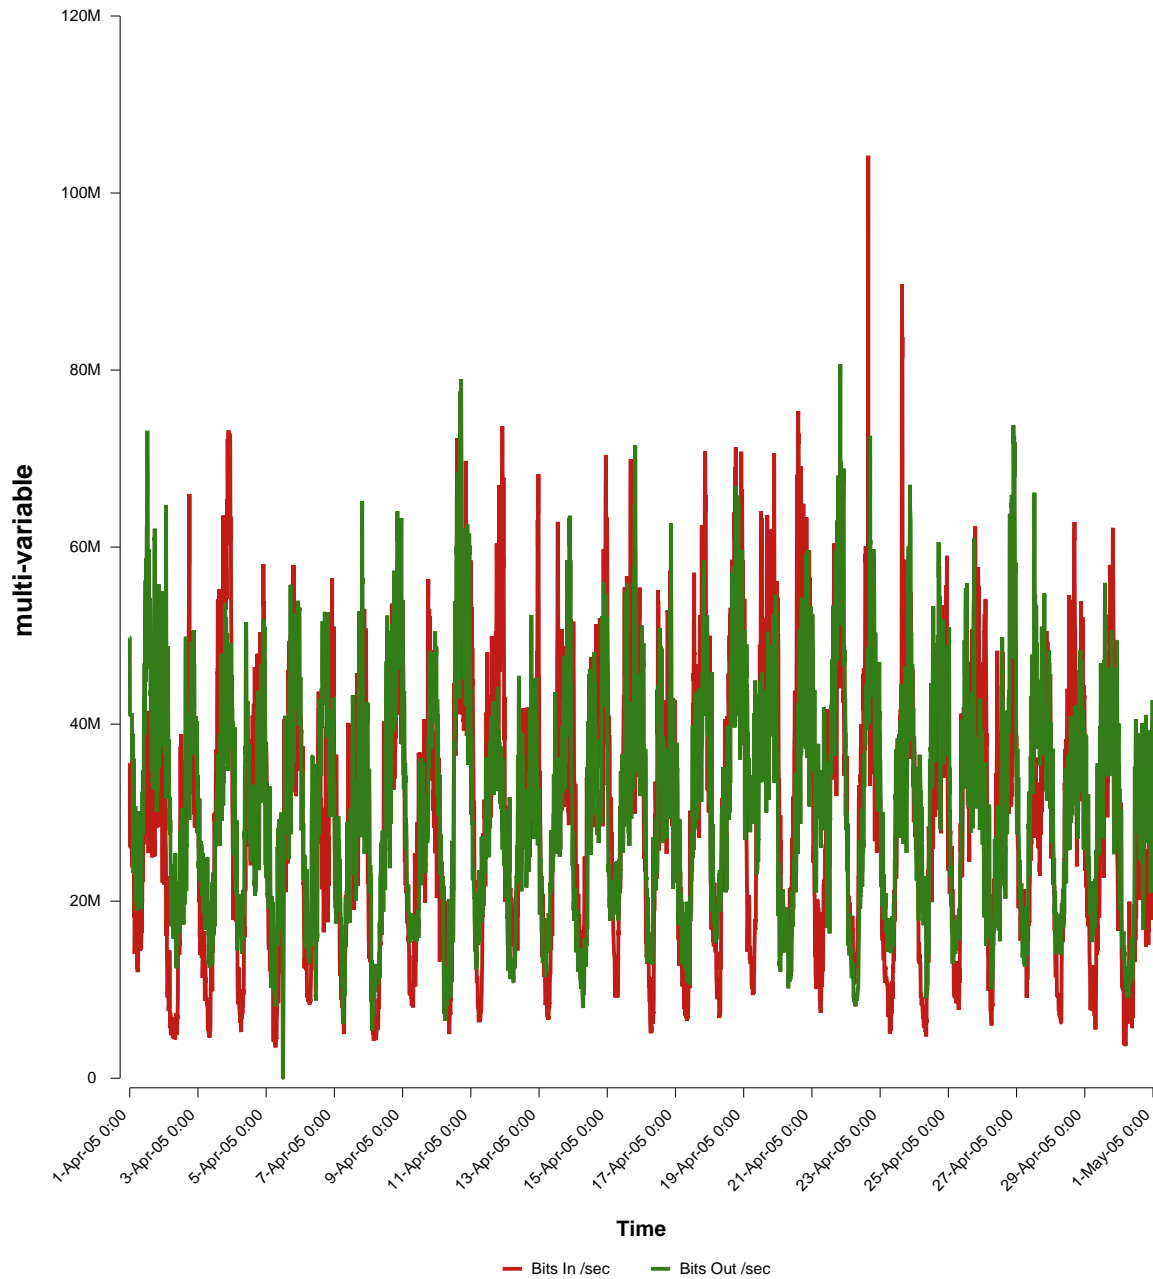

eHealth Trend Report

Divide by Time

SUNET-A-BORAS-HB

Auto Range: Last Month
From: 2005/04/01 00:00
To: 2005/04/30 23:59

Created: 2005/05/02 03:05:27