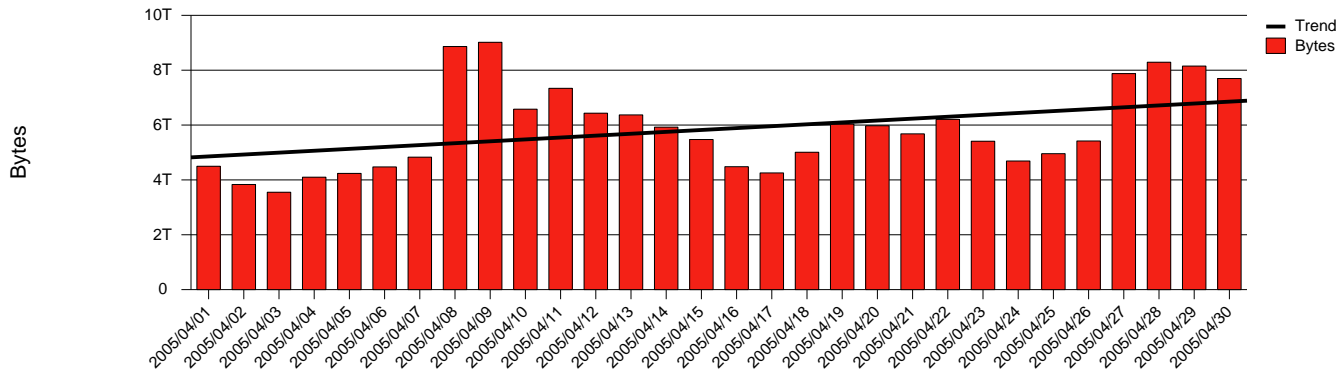

Monthly Health Report

Report for 2005/04/30, Subject: SUNET-A-UMEA-UMU

LAN/WAN

Total Network Volume by Month

Total Network Volume by Week

Total Network Volume by Day

Situations to Watch

Rank	Element Name	Variable	Threshold	Monthly Average		Days to (from)
			Value	Actual	Predicted	Threshold
1	umu1-SRP(Out)	Volume (Bandwidth %)	80.000	16.707	12.799	Increasing
2	umu1-SRP(In)	Volume (Bandwidth %)	80.000	4.927	4.875	Increasing
3	umu2-SRP(Out)	Volume (Bandwidth %)	80.000	0.118	0.099	Increasing
4	umu2-SRP(In)	Volume (Bandwidth %)	80.000	0.044	0.039	Increasing
5	umu1-SRP(In)	Errors (% Frames)	5.000	0.000	0.000	Decreasing