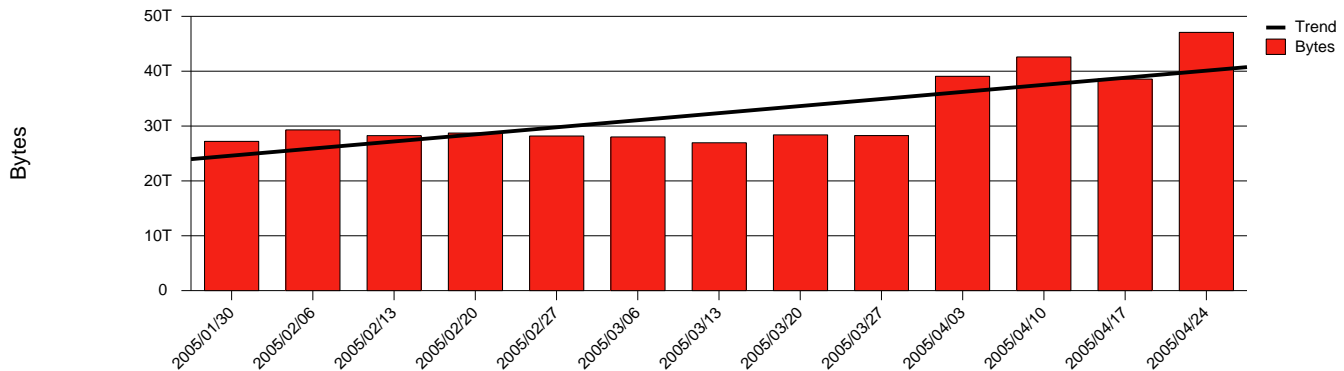

Monthly Health Report

Report for 2005/04/30, Subject: SUNET-A-UMEA-UMU

LAN/WAN

Total Network Volume by Month

Total Network Volume by Week

Total Network Volume by Day

Situations to Watch

Rank	Element Name	Variable	Threshold	Monthly Average		Days to (from)
			Value	Actual	Predicted	Threshold
1	umu1-SRP(Out)	Volume (Bandwidth %)	80.000	16.707	12.799	Increasing
2	umu1-SRP(In)	Volume (Bandwidth %)	80.000	4.927	4.875	Increasing
3	umu2-SRP(Out)	Volume (Bandwidth %)	80.000	0.118	0.099	Increasing
4	umu2-SRP(In)	Volume (Bandwidth %)	80.000	0.044	0.039	Increasing
5	umu1-SRP(In)	Errors (% Frames)	5.000	0.000	0.000	Decreasing