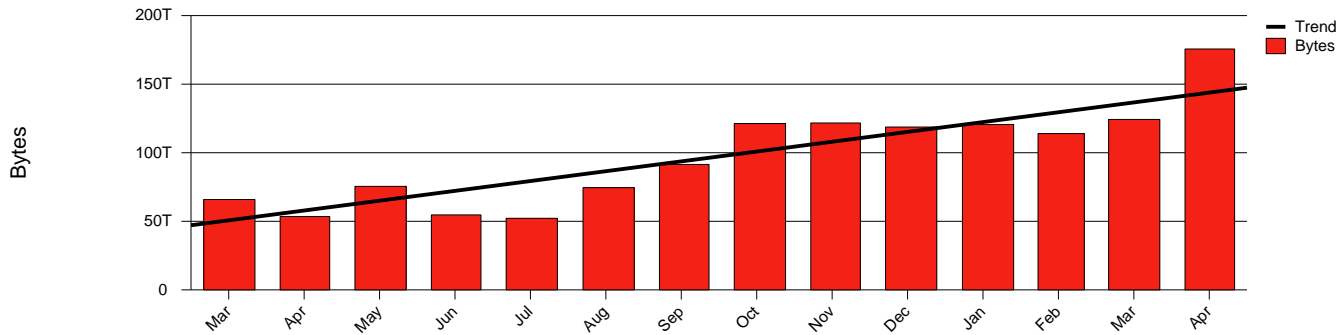

Monthly Health Report

Report for 2005/04/30, Subject: SUNET-A-UMEA-UMU

LAN/WAN

Total Network Volume by Month

Total Network Volume by Week

Total Network Volume by Day

Situations to Watch

Rank	Element Name	Variable	Threshold	Monthly Average		Days to (from)
			Value	Actual	Predicted	Threshold
1	umu1-SRP(Out)	Volume (Bandwidth %)	80.000	16.707	12.799	Increasing
2	umu1-SRP(In)	Volume (Bandwidth %)	80.000	4.927	4.875	Increasing
3	umu2-SRP(Out)	Volume (Bandwidth %)	80.000	0.118	0.099	Increasing
4	umu2-SRP(In)	Volume (Bandwidth %)	80.000	0.044	0.039	Increasing
5	umu1-SRP(In)	Errors (% Frames)	5.000	0.000	0.000	Decreasing