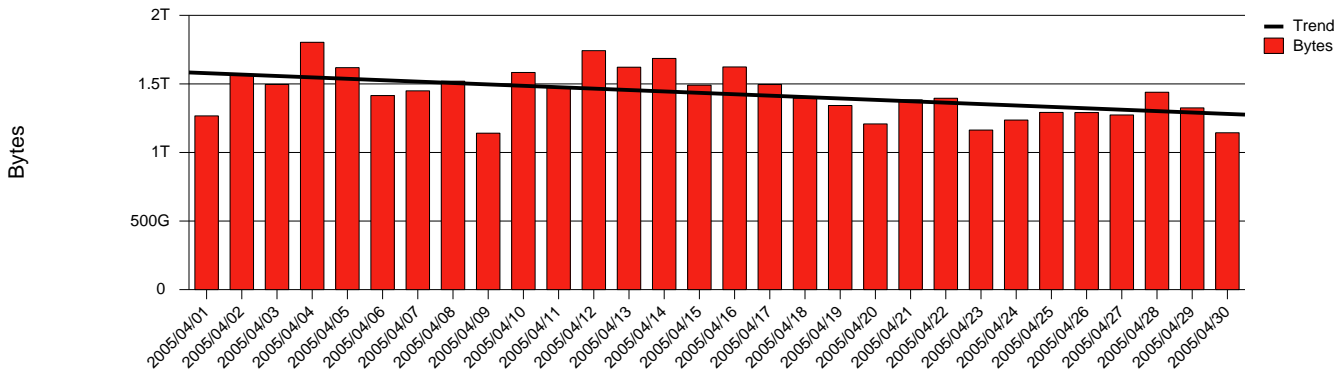

# Monthly Health Report

Report for 2005/04/30, Subject: SUNET-A-SKOVDE-HIS

LAN/WAN

Total Network Volume by Month

Total Network Volume by Week

Total Network Volume by Day

Situations to Watch

Rank	Element Name	Variable	Threshold	Monthly Average		Days to (from)
			Value	Actual	Predicted	Threshold
1	his1-SRP(Out)	Volume (Bandwidth %)	80.000	3.591	2.746	Increasing
2	his1-SRP(In)	Volume (Bandwidth %)	80.000	1.729	2.051	Increasing
3	his2-SRP(Out)	Volume (Bandwidth %)	80.000	0.001	1.246	Increasing
4	his1-SRP(In)	Errors (% Frames)	5.000	0.000	0.000	Increasing
5	his2-SRP(In)	Volume (Bandwidth %)	80.000	0.004	0.000	Decreasing
6	his2-SRP(In)	Errors (% Frames)	5.000	0.001	0.027	Decreasing