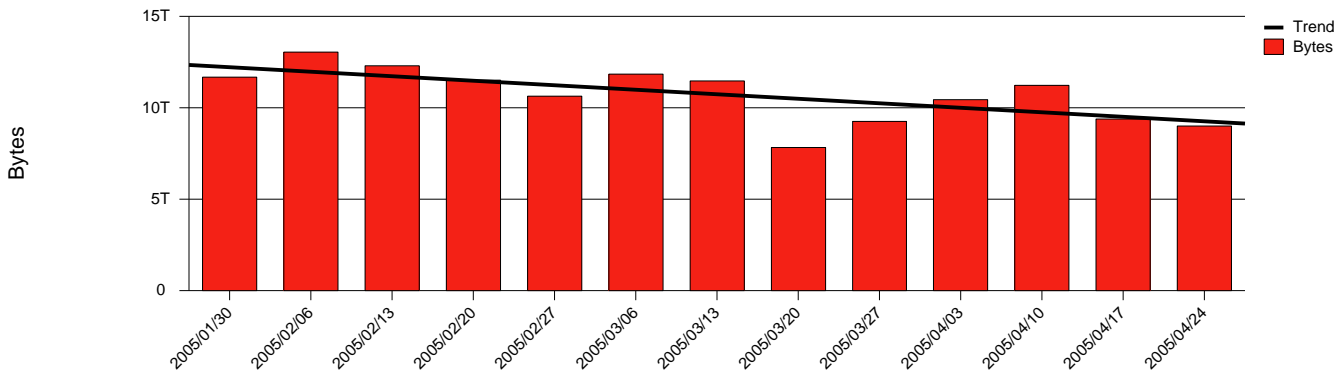

# Monthly Health Report

Report for 2005/04/30, Subject: SUNET-A-SKOVDE-HIS

LAN/WAN

Total Network Volume by Month

Total Network Volume by Week

Total Network Volume by Day

Situations to Watch

Rank	Element Name	Variable	Threshold	Monthly Average		Days to (from)
			Value	Actual	Predicted	Threshold
1	his1-SRP(Out)	Volume (Bandwidth %)	80.000	3.591	2.746	Increasing
2	his1-SRP(In)	Volume (Bandwidth %)	80.000	1.729	2.051	Increasing
3	his2-SRP(Out)	Volume (Bandwidth %)	80.000	0.001	1.246	Increasing
4	his1-SRP(In)	Errors (% Frames)	5.000	0.000	0.000	Increasing
5	his2-SRP(In)	Volume (Bandwidth %)	80.000	0.004	0.000	Decreasing
6	his2-SRP(In)	Errors (% Frames)	5.000	0.001	0.027	Decreasing