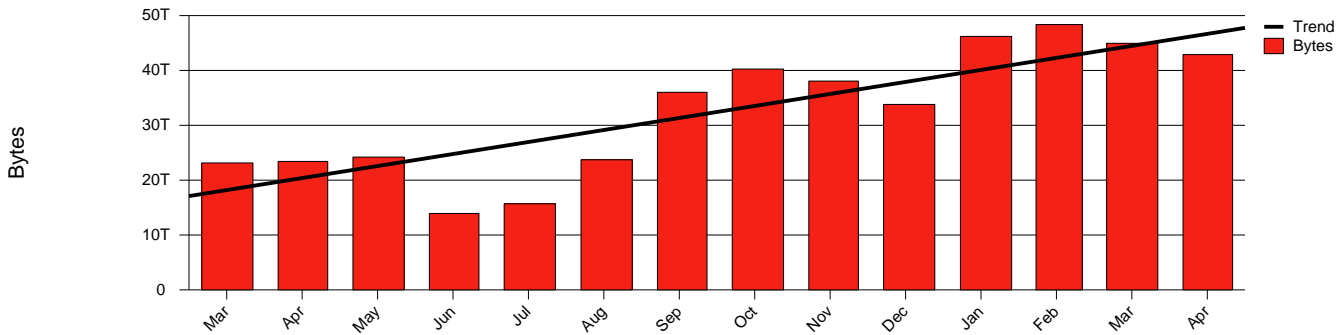

# Monthly Health Report

Report for 2005/04/30, Subject: SUNET-A-SKOVDE-HIS

LAN/WAN

Total Network Volume by Month

Total Network Volume by Week

Total Network Volume by Day

Situations to Watch

Rank	Element Name	Variable	Threshold	Monthly Average		Days to (from)
			Value	Actual	Predicted	Threshold
1	his1-SRP(Out)	Volume (Bandwidth %)	80.000	3.591	2.746	Increasing
2	his1-SRP(In)	Volume (Bandwidth %)	80.000	1.729	2.051	Increasing
3	his2-SRP(Out)	Volume (Bandwidth %)	80.000	0.001	1.246	Increasing
4	his1-SRP(In)	Errors (% Frames)	5.000	0.000	0.000	Increasing
5	his2-SRP(In)	Volume (Bandwidth %)	80.000	0.004	0.000	Decreasing
6	his2-SRP(In)	Errors (% Frames)	5.000	0.001	0.027	Decreasing