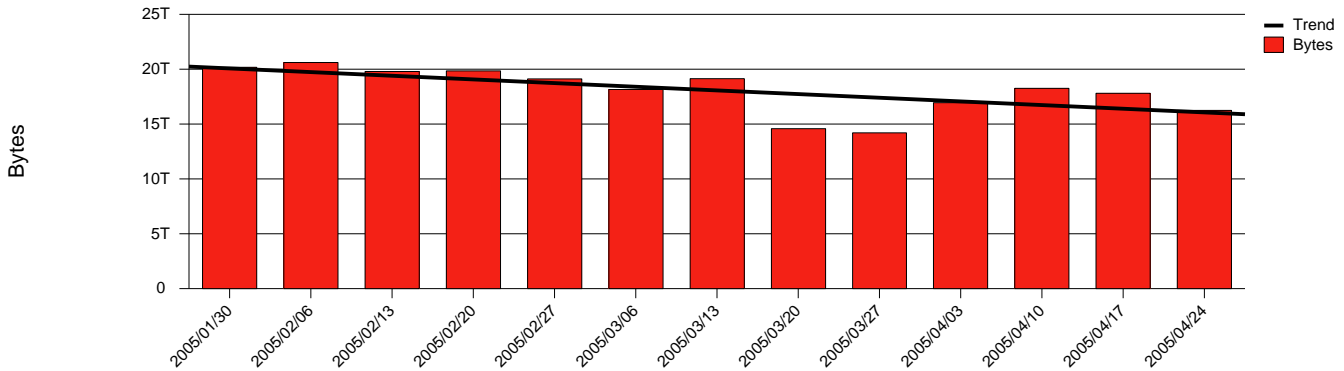

Monthly Health Report

Report for 2005/04/30, Subject: SUNET-A-OREBRO-ORU

LAN/WAN

Total Network Volume by Month

Total Network Volume by Week

Total Network Volume by Day

Situations to Watch

Rank	Element Name	Variable	Threshold	Monthly Average		Days to (from)
			Value	Actual	Predicted	Threshold
1	oru1-SRP(Out)	Volume (Bandwidth %)	80.000	5.744	6.860	Increasing
2	oru1-SRP(In)	Volume (Bandwidth %)	80.000	0.045	3.073	Increasing
3	oru2-SRP(In)	Volume (Bandwidth %)	80.000	3.326	0.805	Increasing
4	oru1-SRP(In)	Errors (% Frames)	5.000	0.000	0.000	Decreasing
5	oru2-SRP(In)	Errors (% Frames)	5.000	0.000	0.000	Decreasing
6	oru2-SRP(Out)	Volume (Bandwidth %)	80.000	0.000	0.000	Decreasing