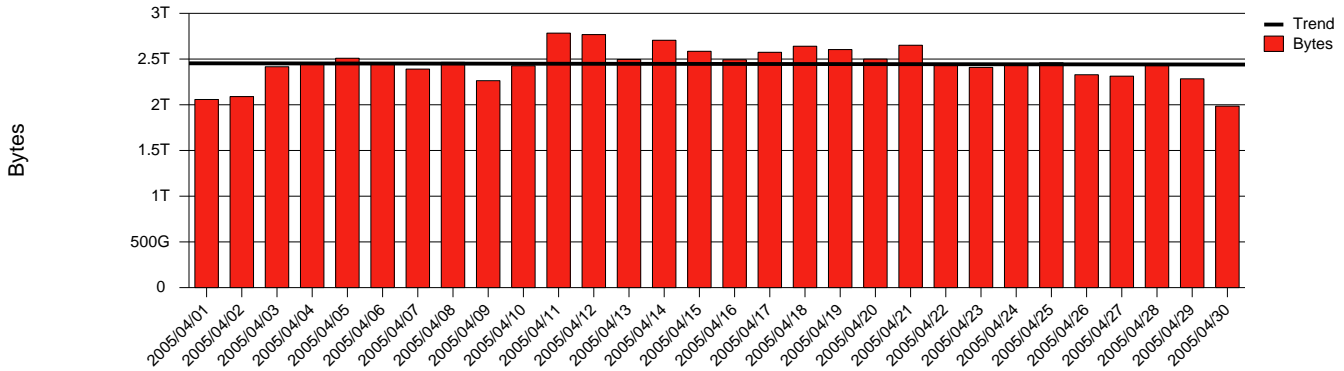

Monthly Health Report

Report for 2005/04/30, Subject: SUNET-A-OREBRO-ORU

LAN/WAN

Total Network Volume by Month

Total Network Volume by Week

Total Network Volume by Day

Situations to Watch

Rank	Element Name	Variable	Threshold	Monthly Average		Days to (from)
			Value	Actual	Predicted	Threshold
1	oru1-SRP(Out)	Volume (Bandwidth %)	80.000	5.744	6.860	Increasing
2	oru1-SRP(In)	Volume (Bandwidth %)	80.000	0.045	3.073	Increasing
3	oru2-SRP(In)	Volume (Bandwidth %)	80.000	3.326	0.805	Increasing
4	oru1-SRP(In)	Errors (% Frames)	5.000	0.000	0.000	Decreasing
5	oru2-SRP(In)	Errors (% Frames)	5.000	0.000	0.000	Decreasing
6	oru2-SRP(Out)	Volume (Bandwidth %)	80.000	0.000	0.000	Decreasing