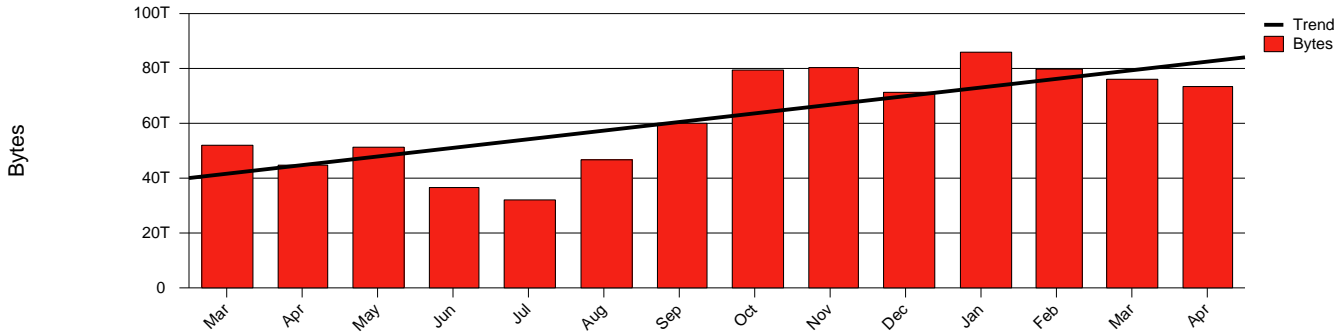

Monthly Health Report

Report for 2005/04/30, Subject: SUNET-A-OREBRO-ORU

LAN/WAN

Total Network Volume by Month

Total Network Volume by Week

Total Network Volume by Day

Situations to Watch

Rank	Element Name	Variable	Threshold	Monthly Average		Days to (from)
			Value	Actual	Predicted	Threshold
1	oru1-SRP(Out)	Volume (Bandwidth %)	80.000	5.744	6.860	Increasing
2	oru1-SRP(In)	Volume (Bandwidth %)	80.000	0.045	3.073	Increasing
3	oru2-SRP(In)	Volume (Bandwidth %)	80.000	3.326	0.805	Increasing
4	oru1-SRP(In)	Errors (% Frames)	5.000	0.000	0.000	Decreasing
5	oru2-SRP(In)	Errors (% Frames)	5.000	0.000	0.000	Decreasing
6	oru2-SRP(Out)	Volume (Bandwidth %)	80.000	0.000	0.000	Decreasing