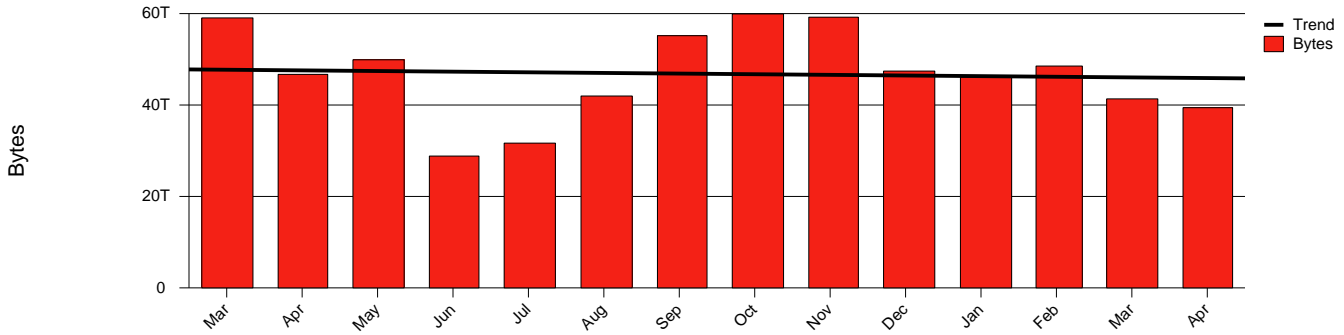

Monthly Health Report

Report for 2005/04/30, Subject: SUNET-A-KALMAR-HIK

LAN/WAN

Total Network Volume by Month

Total Network Volume by Week

Total Network Volume by Day

Situations to Watch

Rank	Element Name	Variable	Threshold	Monthly Average		Days to (from) Threshold
			Value	Actual	Predicted	
1	hik2-SRP(In)	Errors (% Frames)	5.000	0.290	1.035	Increasing
2	hik1-SRP(In)	Volume (Bandwidth %)	80.000	2.073	2.309	Increasing
3	hik2-SRP(In)	Volume (Bandwidth %)	80.000	0.004	0.003	Increasing
4	hik1-SRP(In)	Errors (% Frames)	5.000	0.000	0.000	Increasing
5	hik1-SRP(Out)	Volume (Bandwidth %)	80.000	2.657	2.955	Decreasing
6	hik2-SRP(Out)	Volume (Bandwidth %)	80.000	0.160	0.362	Decreasing