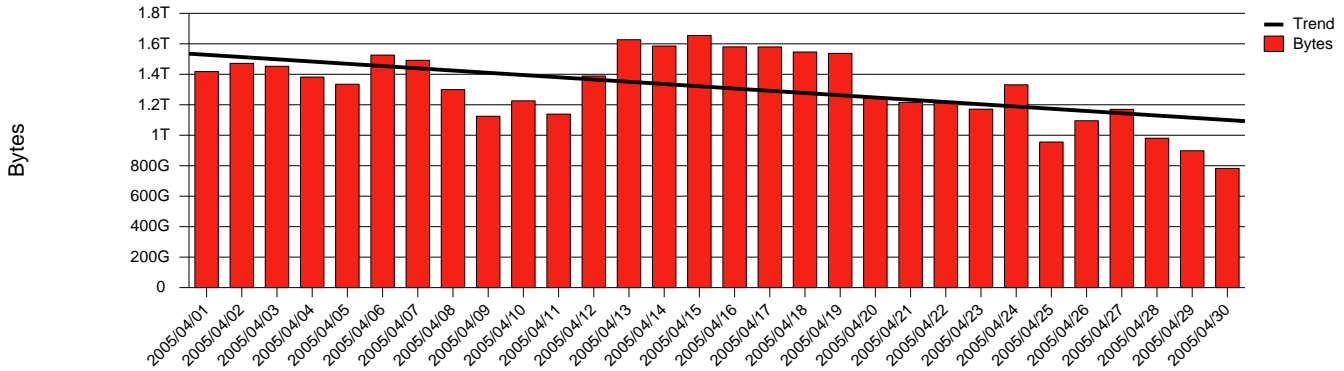

Monthly Health Report

Report for 2005/04/30, Subject: SUNET-A-KALMAR-HIK

LAN/WAN

Total Network Volume by Month

Total Network Volume by Week

Total Network Volume by Day

Situations to Watch

Rank	Element Name	Variable	Threshold	Monthly Average		Days to (from) Threshold
			Value	Actual	Predicted	
1	hik2-SRP(In)	Errors (% Frames)	5.000	0.290	1.035	Increasing
2	hik1-SRP(In)	Volume (Bandwidth %)	80.000	2.073	2.309	Increasing
3	hik2-SRP(In)	Volume (Bandwidth %)	80.000	0.004	0.003	Increasing
4	hik1-SRP(In)	Errors (% Frames)	5.000	0.000	0.000	Increasing
5	hik1-SRP(Out)	Volume (Bandwidth %)	80.000	2.657	2.955	Decreasing
6	hik2-SRP(Out)	Volume (Bandwidth %)	80.000	0.160	0.362	Decreasing