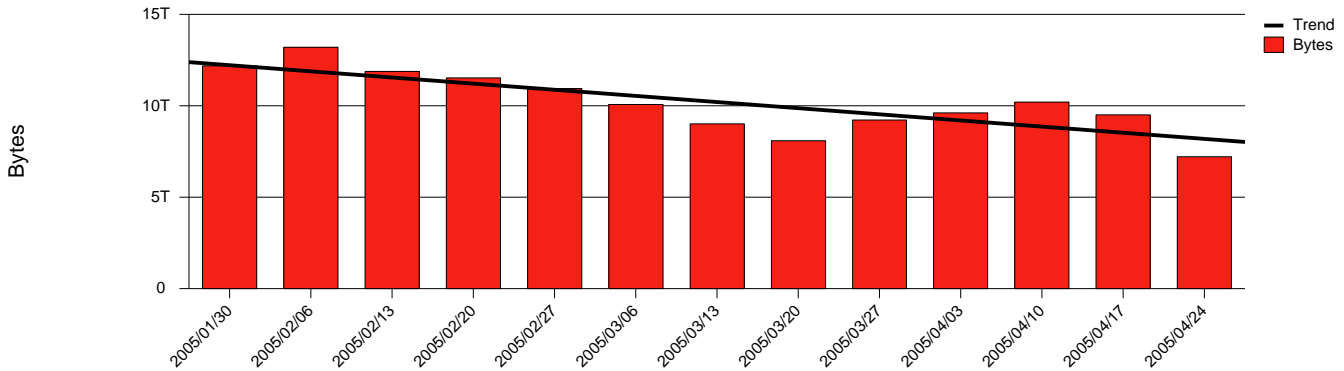

Monthly Health Report

Report for 2005/04/30, Subject: SUNET-A-KALMAR-HIK

LAN/WAN

Total Network Volume by Month

Total Network Volume by Week

Total Network Volume by Day

Situations to Watch

Rank	Element Name	Variable	Threshold	Monthly Average		Days to (from) Threshold
			Value	Actual	Predicted	
1	hik2-SRP(In)	Errors (% Frames)	5.000	0.290	1.035	Increasing
2	hik1-SRP(In)	Volume (Bandwidth %)	80.000	2.073	2.309	Increasing
3	hik2-SRP(In)	Volume (Bandwidth %)	80.000	0.004	0.003	Increasing
4	hik1-SRP(In)	Errors (% Frames)	5.000	0.000	0.000	Increasing
5	hik1-SRP(Out)	Volume (Bandwidth %)	80.000	2.657	2.955	Decreasing
6	hik2-SRP(Out)	Volume (Bandwidth %)	80.000	0.160	0.362	Decreasing