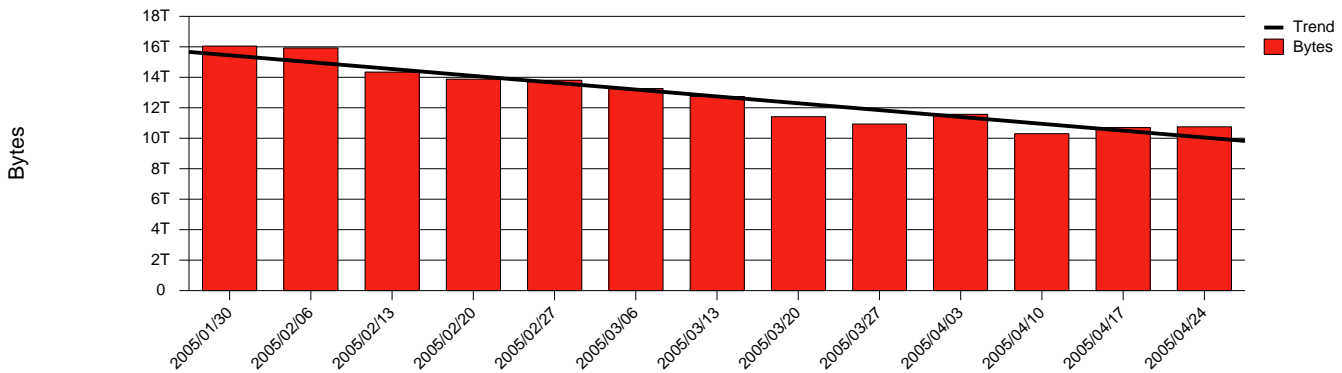

Monthly Health Report

Report for 2005/04/30, Subject: SUNET-A-GAVLE-HIG

LAN/WAN

Total Network Volume by Month

Total Network Volume by Week

Total Network Volume by Day

Situations to Watch

Rank	Element Name	Variable	Threshold	Monthly Average		Days to (from) Threshold
			Value	Actual	Predicted	
1	hig1-SRP(In)	Volume (Bandwidth %)	80.000	2.128	2.440	Increasing
2	hig2-SRP(In)	Errors (% Frames)	5.000	0.000	0.063	Increasing
3	hig1-SRP(Out)	Volume (Bandwidth %)	80.000	3.588	2.959	Increasing
4	hig1-SRP(Out)	Discards (% Frames)	10.000	0.000	0.000	Increasing
5	hig2-SRP(In)	Volume (Bandwidth %)	80.000	0.004	0.014	Decreasing
6	hig2-SRP(Out)	Volume (Bandwidth %)	80.000	0.001	1.362	Decreasing
7	hig1-SRP(In)	Errors (% Frames)	5.000	0.000	0.002	Decreasing