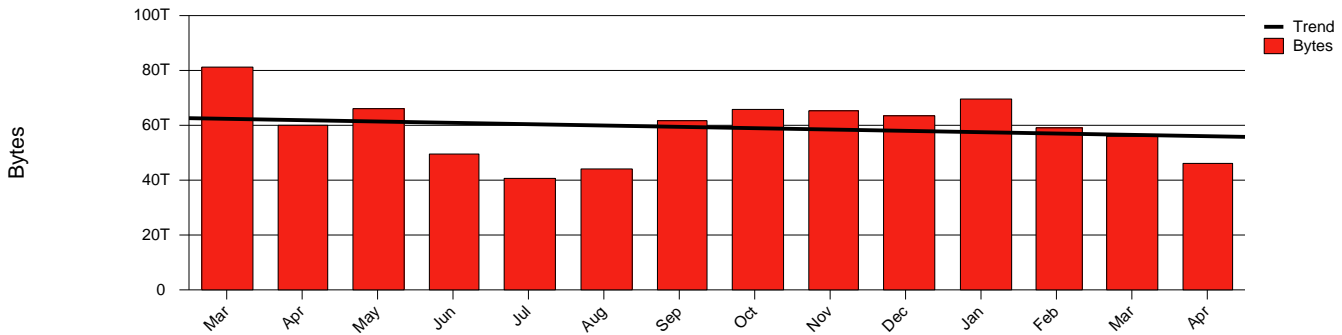

Monthly Health Report

Report for 2005/04/30, Subject: SUNET-A-GAVLE-HIG

LAN/WAN

Total Network Volume by Month

Total Network Volume by Week

Total Network Volume by Day

Situations to Watch

Rank	Element Name	Variable	Threshold	Monthly Average		Days to (from) Threshold
			Value	Actual	Predicted	
1	hig1-SRP(In)	Volume (Bandwidth %)	80.000	2.128	2.440	Increasing
2	hig2-SRP(In)	Errors (% Frames)	5.000	0.000	0.063	Increasing
3	hig1-SRP(Out)	Volume (Bandwidth %)	80.000	3.588	2.959	Increasing
4	hig1-SRP(Out)	Discards (% Frames)	10.000	0.000	0.000	Increasing
5	hig2-SRP(In)	Volume (Bandwidth %)	80.000	0.004	0.014	Decreasing
6	hig2-SRP(Out)	Volume (Bandwidth %)	80.000	0.001	1.362	Decreasing
7	hig1-SRP(In)	Errors (% Frames)	5.000	0.000	0.002	Decreasing