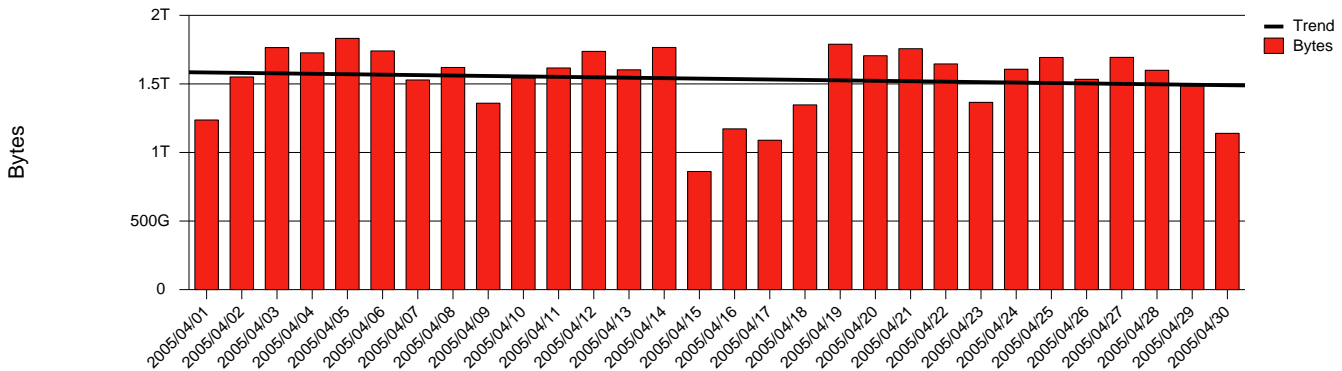

Monthly Health Report

Report for 2005/04/30, Subject: SUNET-A-GAVLE-HIG

LAN/WAN

Total Network Volume by Month

Total Network Volume by Week

Total Network Volume by Day

Situations to Watch

Rank	Element Name	Variable	Threshold	Monthly Average		Days to (from) Threshold
			Value	Actual	Predicted	
1	hig1-SRP(In)	Volume (Bandwidth %)	80.000	2.128	2.440	Increasing
2	hig2-SRP(In)	Errors (% Frames)	5.000	0.000	0.063	Increasing
3	hig1-SRP(Out)	Volume (Bandwidth %)	80.000	3.588	2.959	Increasing
4	hig1-SRP(Out)	Discards (% Frames)	10.000	0.000	0.000	Increasing
5	hig2-SRP(In)	Volume (Bandwidth %)	80.000	0.004	0.014	Decreasing
6	hig2-SRP(Out)	Volume (Bandwidth %)	80.000	0.001	1.362	Decreasing
7	hig1-SRP(In)	Errors (% Frames)	5.000	0.000	0.002	Decreasing