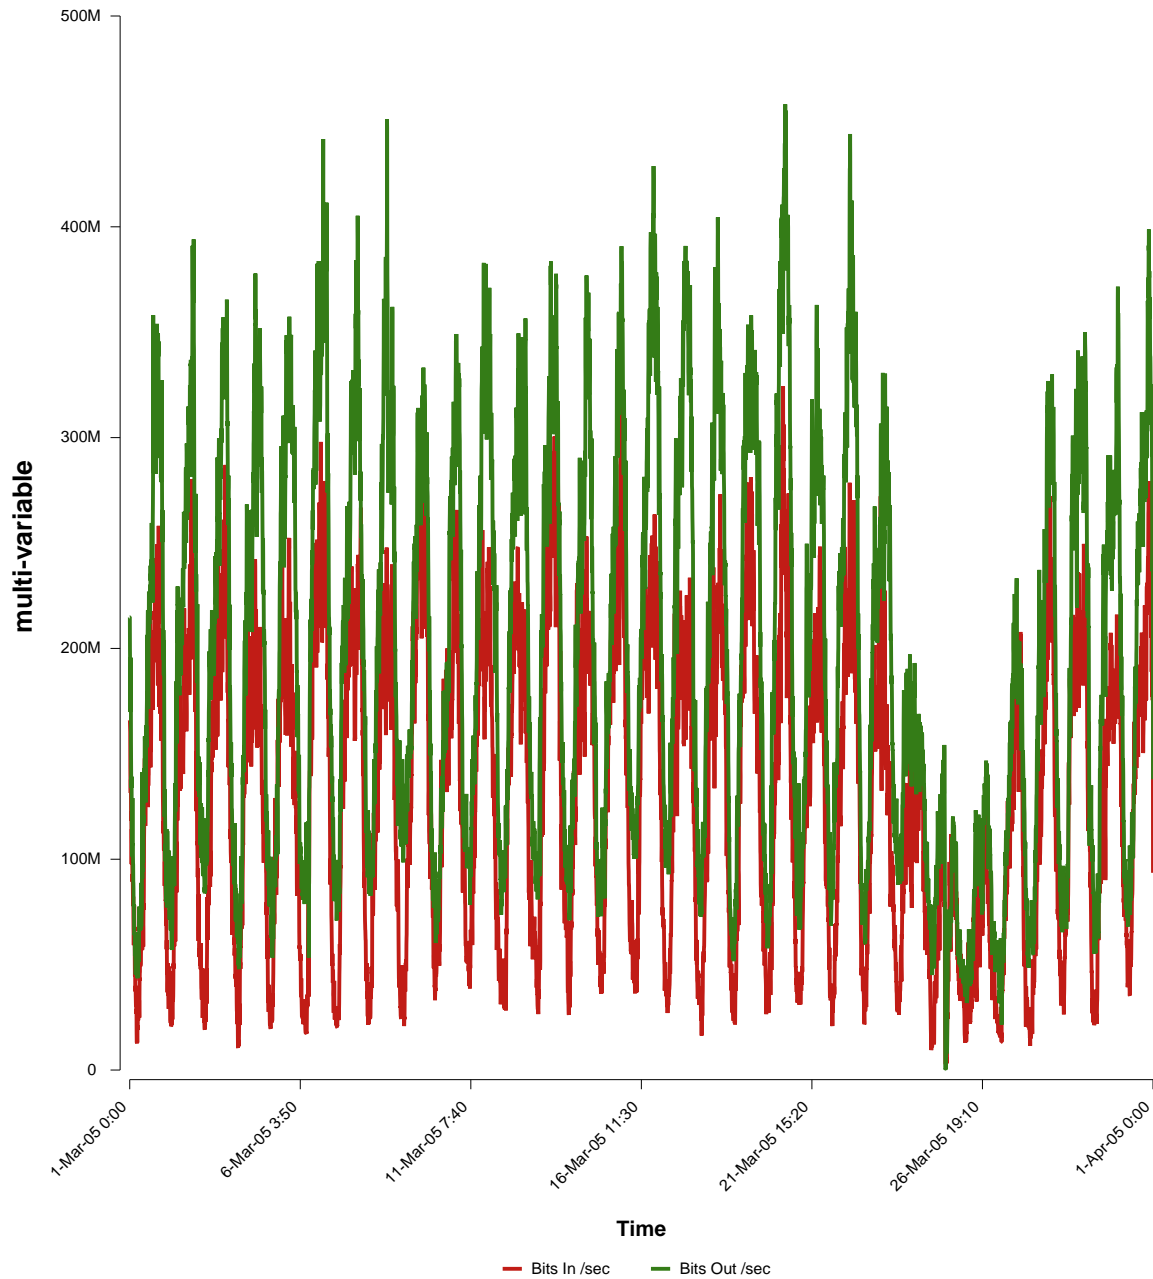

eHealth Trend Report

Divide by Time

SUNET-A-VAXJO-VXU

Auto Range: Last Month
From: 2005/03/01 00:00
To: 2005/03/31 23:59

Created: 2005/04/02 07:30:31