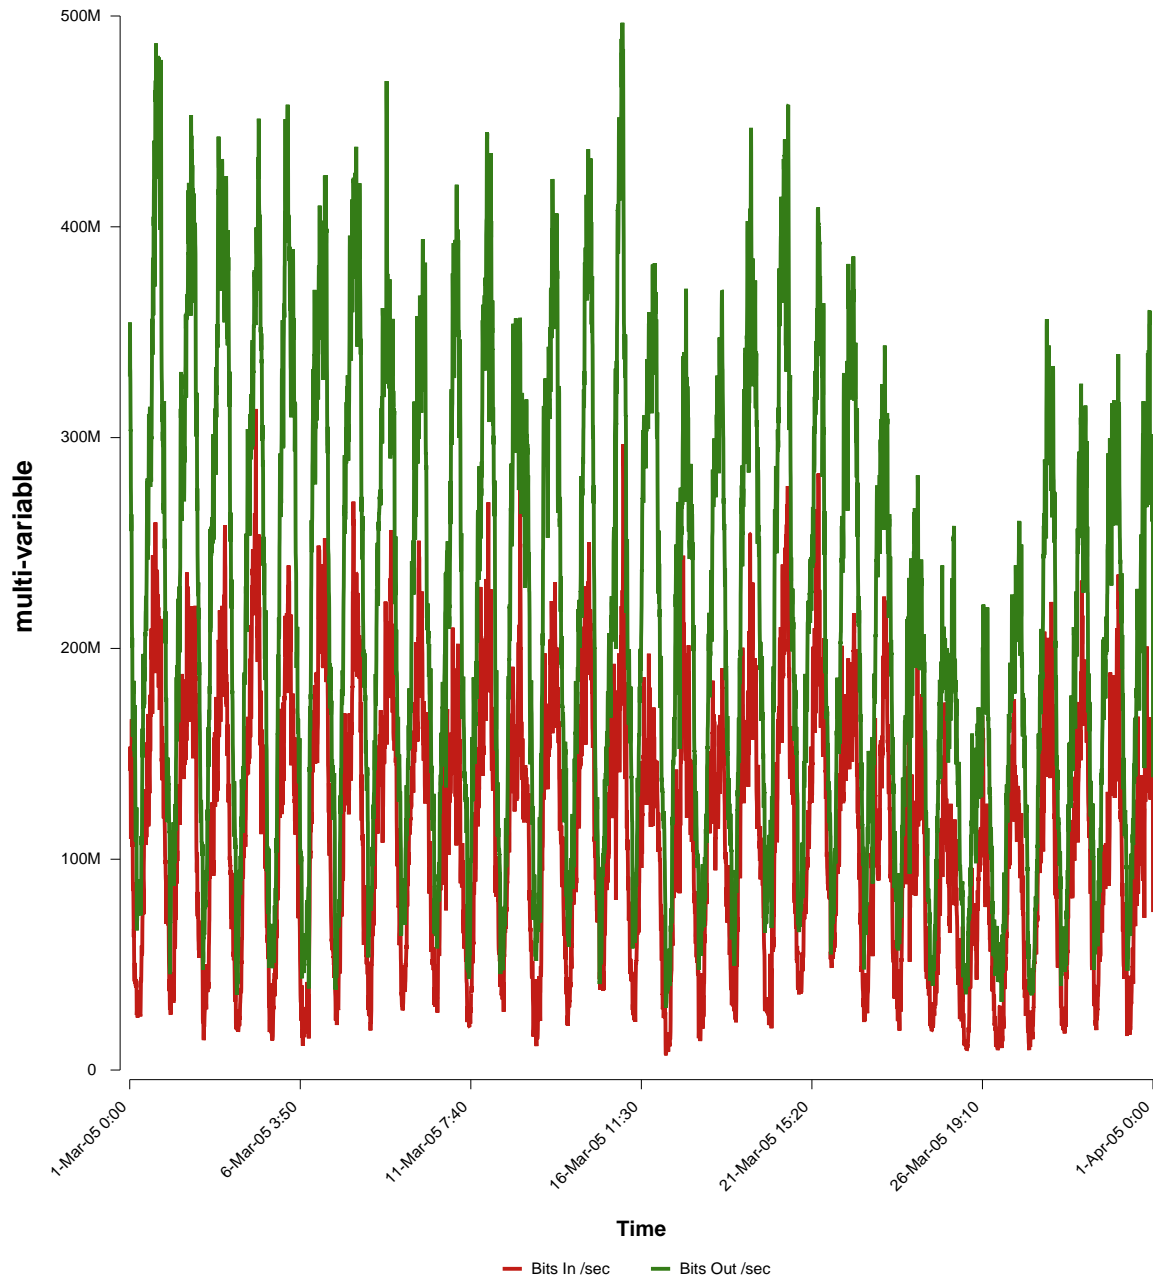

# eHealth Trend Report

Divide by Time

## SUNET-A-VASTERAS-MDH

Auto Range: Last Month  
From: 2005/03/01 00:00  
To: 2005/03/31 23:59

Created: 2005/04/02 07:21:05