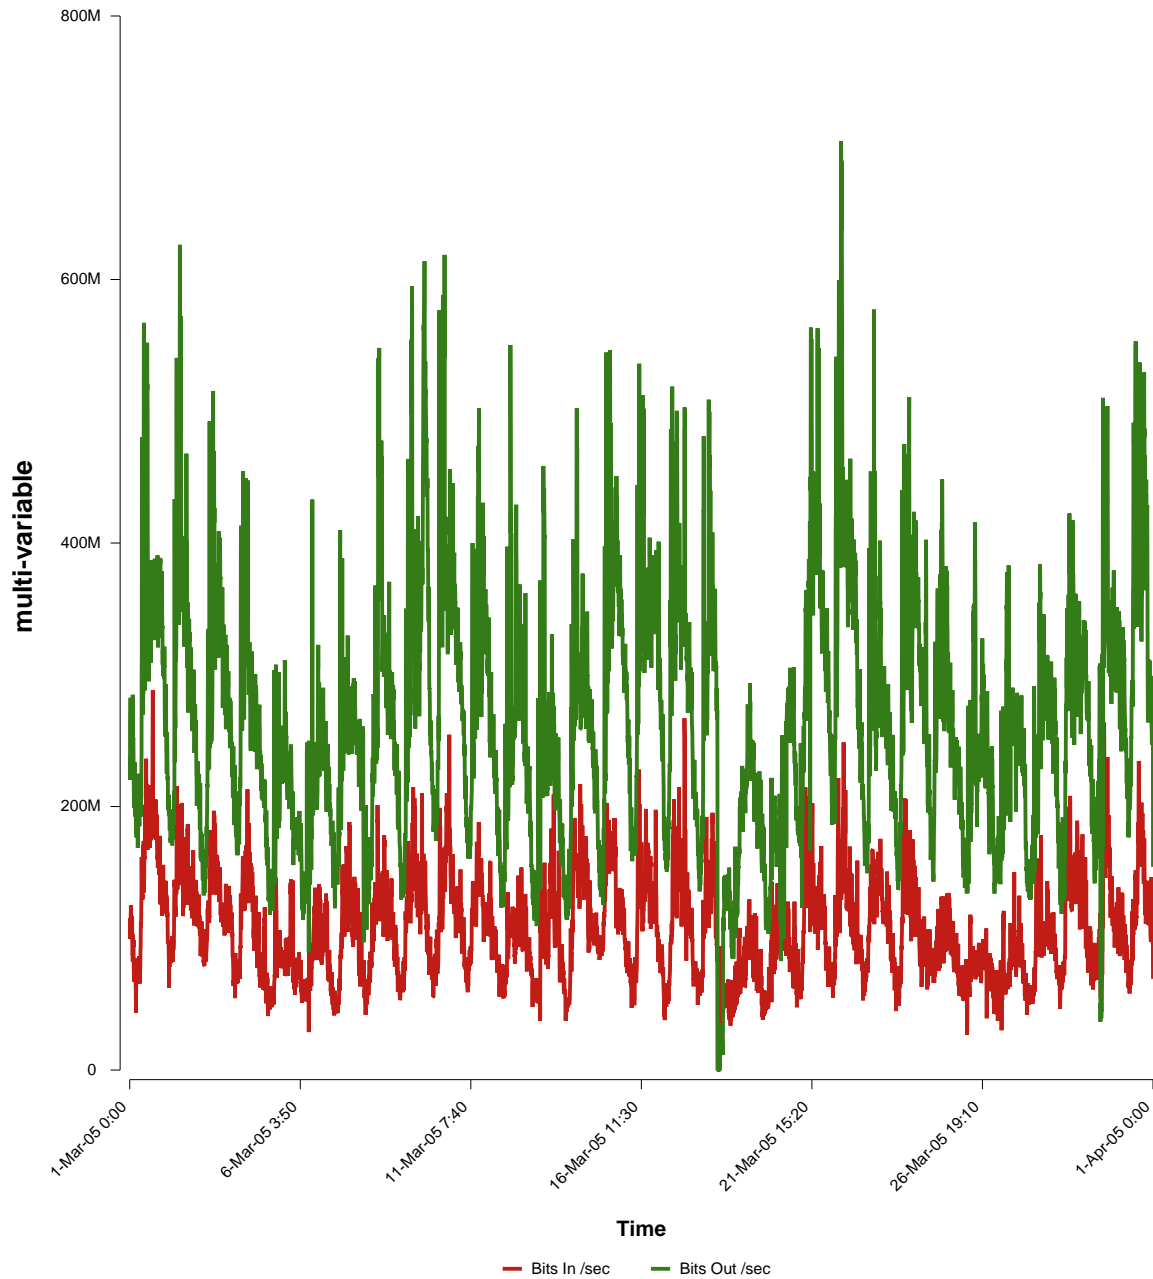

eHealth Trend Report

Divide by Time

SUNET-A-UMEA-UMU

Auto Range: Last Month
From: 2005/03/01 00:00
To: 2005/03/31 23:59

Created: 2005/04/02 06:50:31