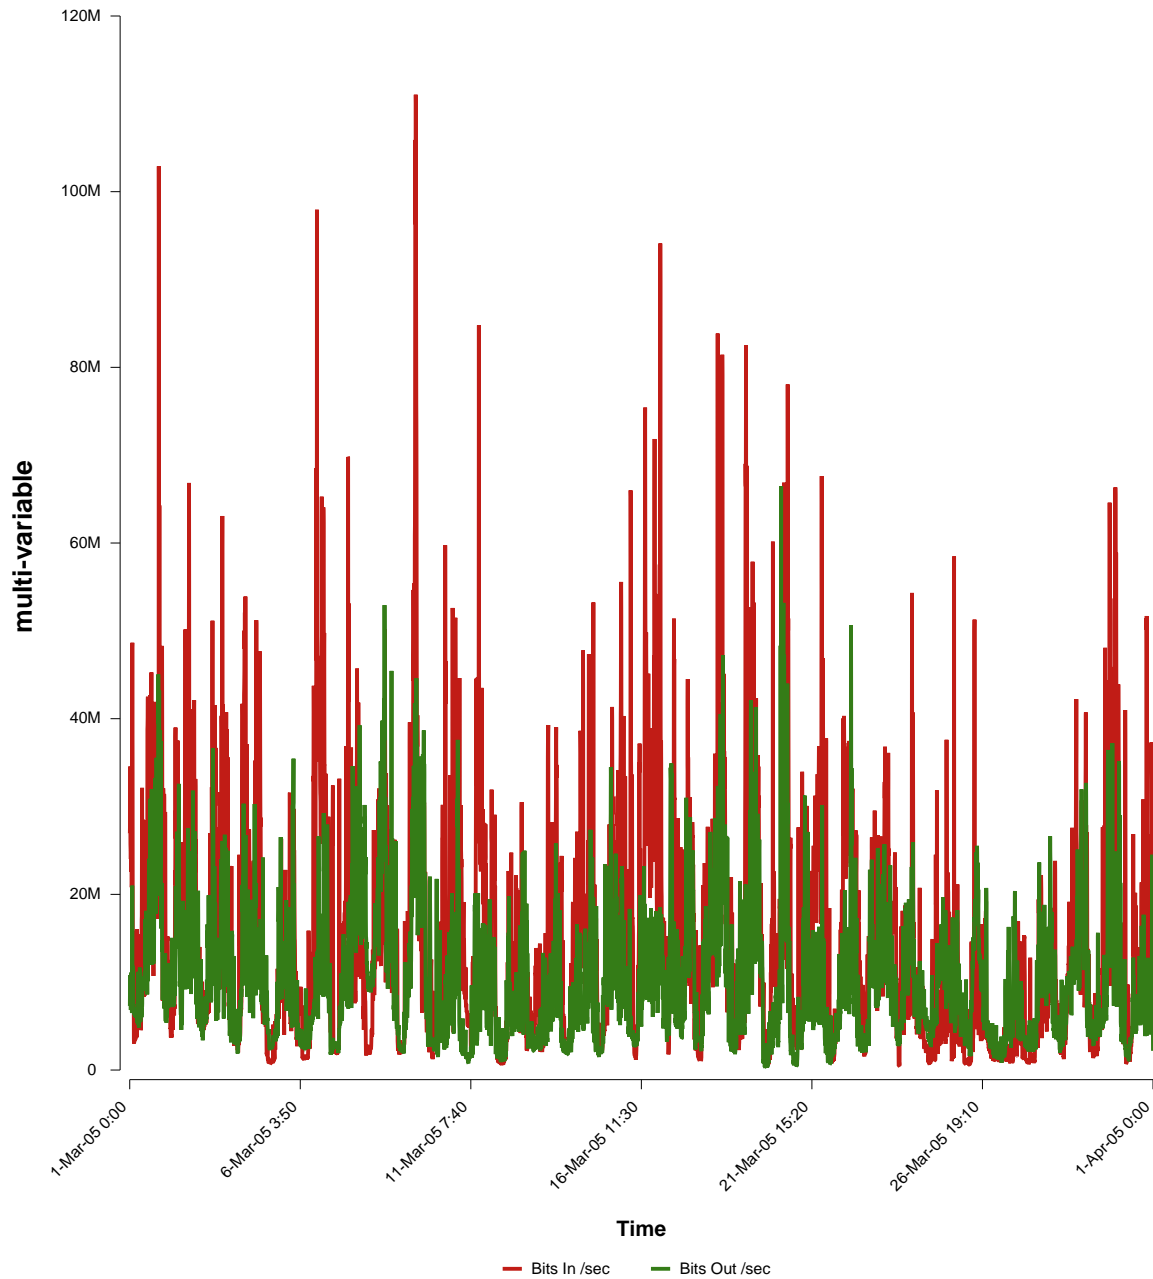

eHealth Trend Report

Divide by Time

SUNET-A-TROLLHATTAN-HTU

Auto Range: Last Month
From: 2005/03/01 00:00
To: 2005/03/31 23:59

Created: 2005/04/02 06:40:31