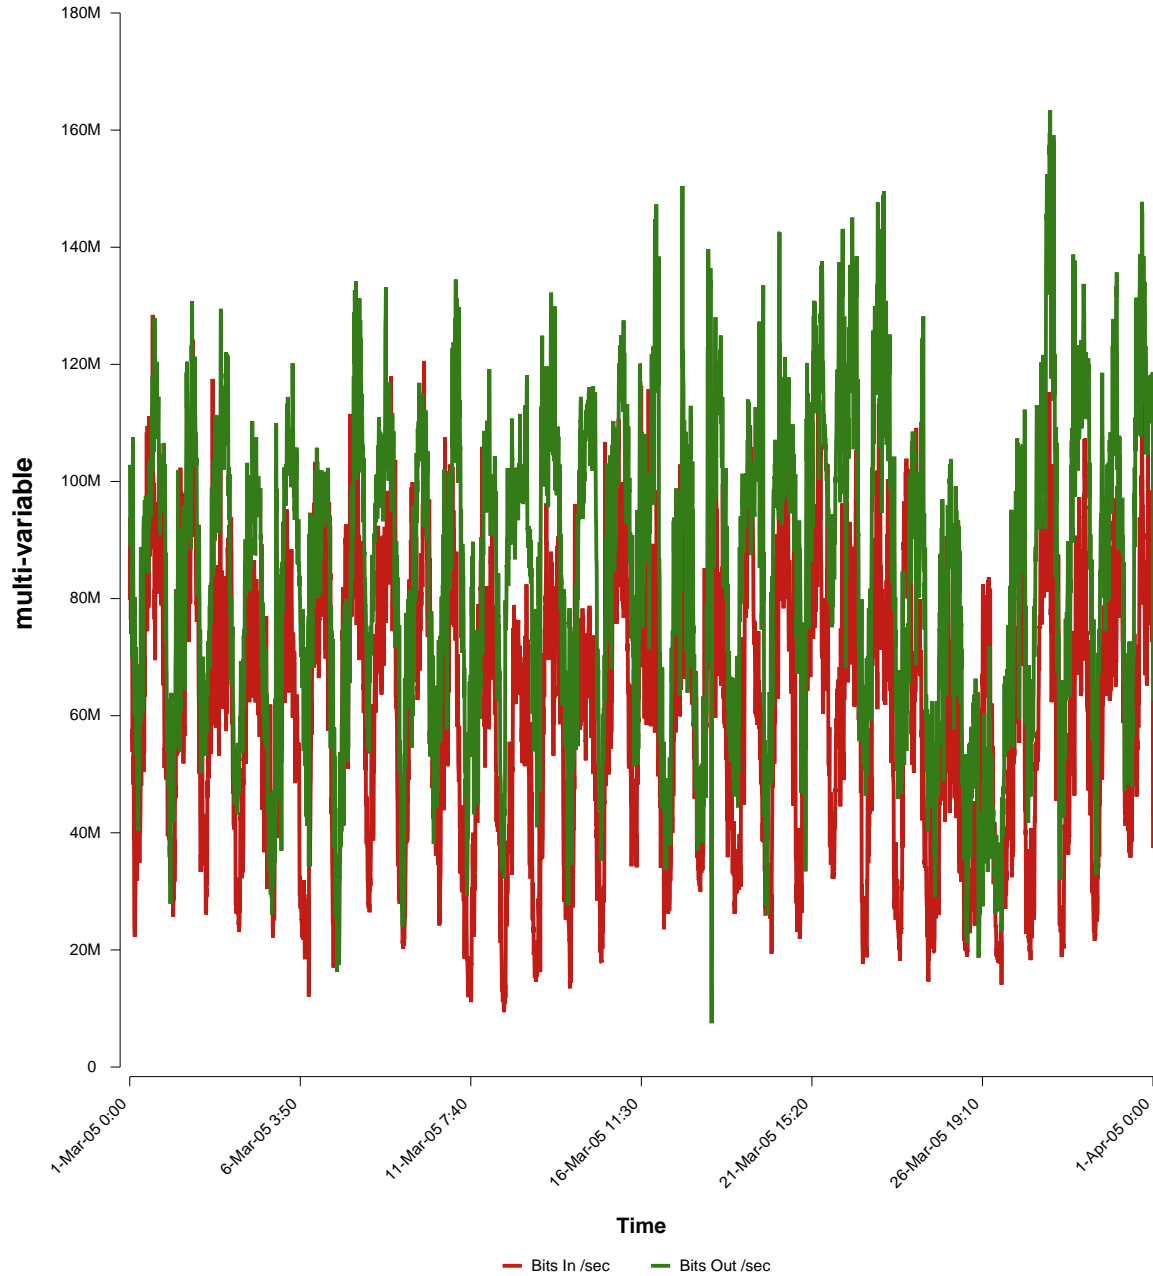

# eHealth Trend Report

Divide by Time

## SUNET-A-SUNDSVALL-MH

Auto Range: Last Month  
From: 2005/03/01 00:00  
To: 2005/03/31 23:59

Created: 2005/04/02 06:30:31