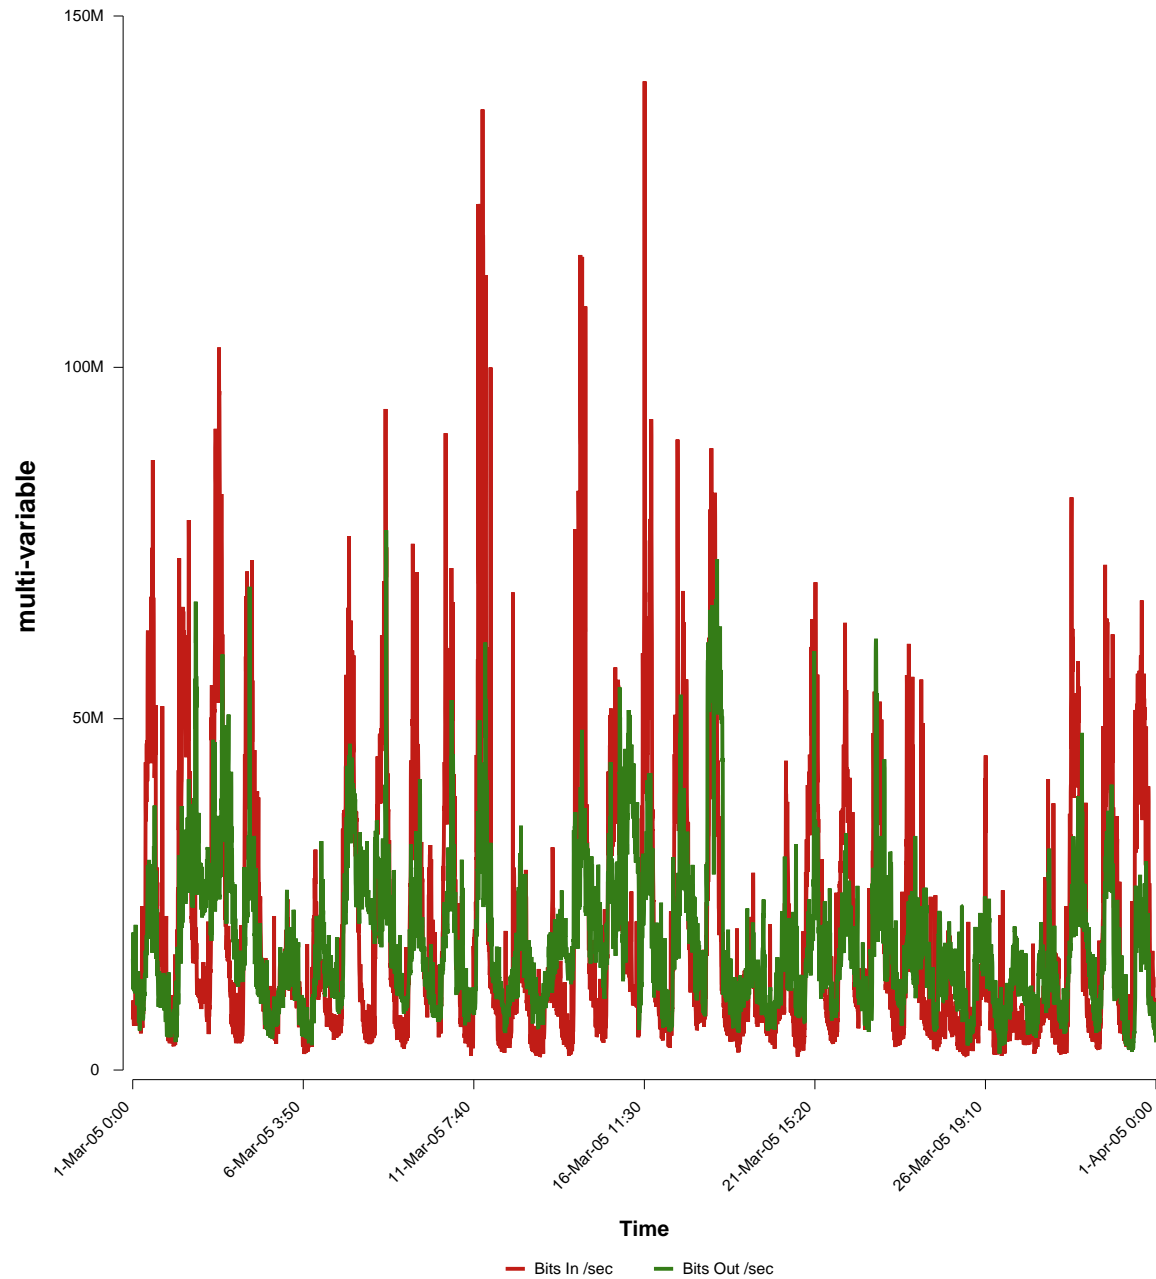

eHealth Trend Report

Divide by Time

SUNET-A-STHLM-SU

Auto Range: Last Month
From: 2005/03/01 00:00
To: 2005/03/31 23:59

Created: 2005/04/02 06:21:04