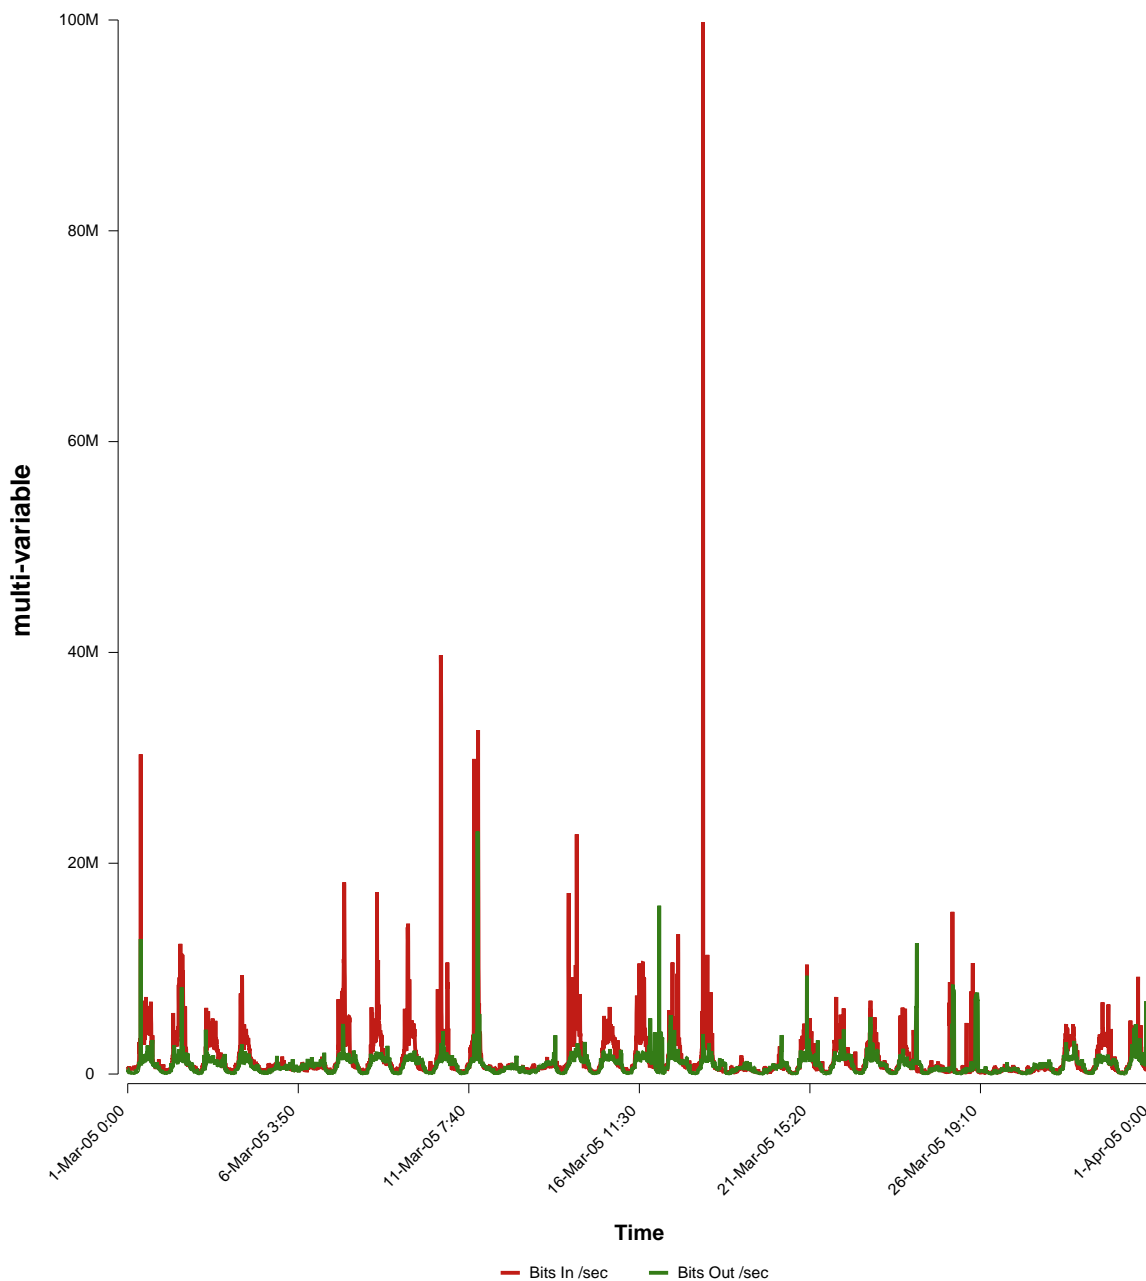

# eHealth Trend Report

Divide by Time

## SUNET-A-STHLM-LHS

Auto Range: Last Month  
From: 2005/03/01 00:00  
To: 2005/03/31 23:59

Created: 2005/04/02 06:01:58