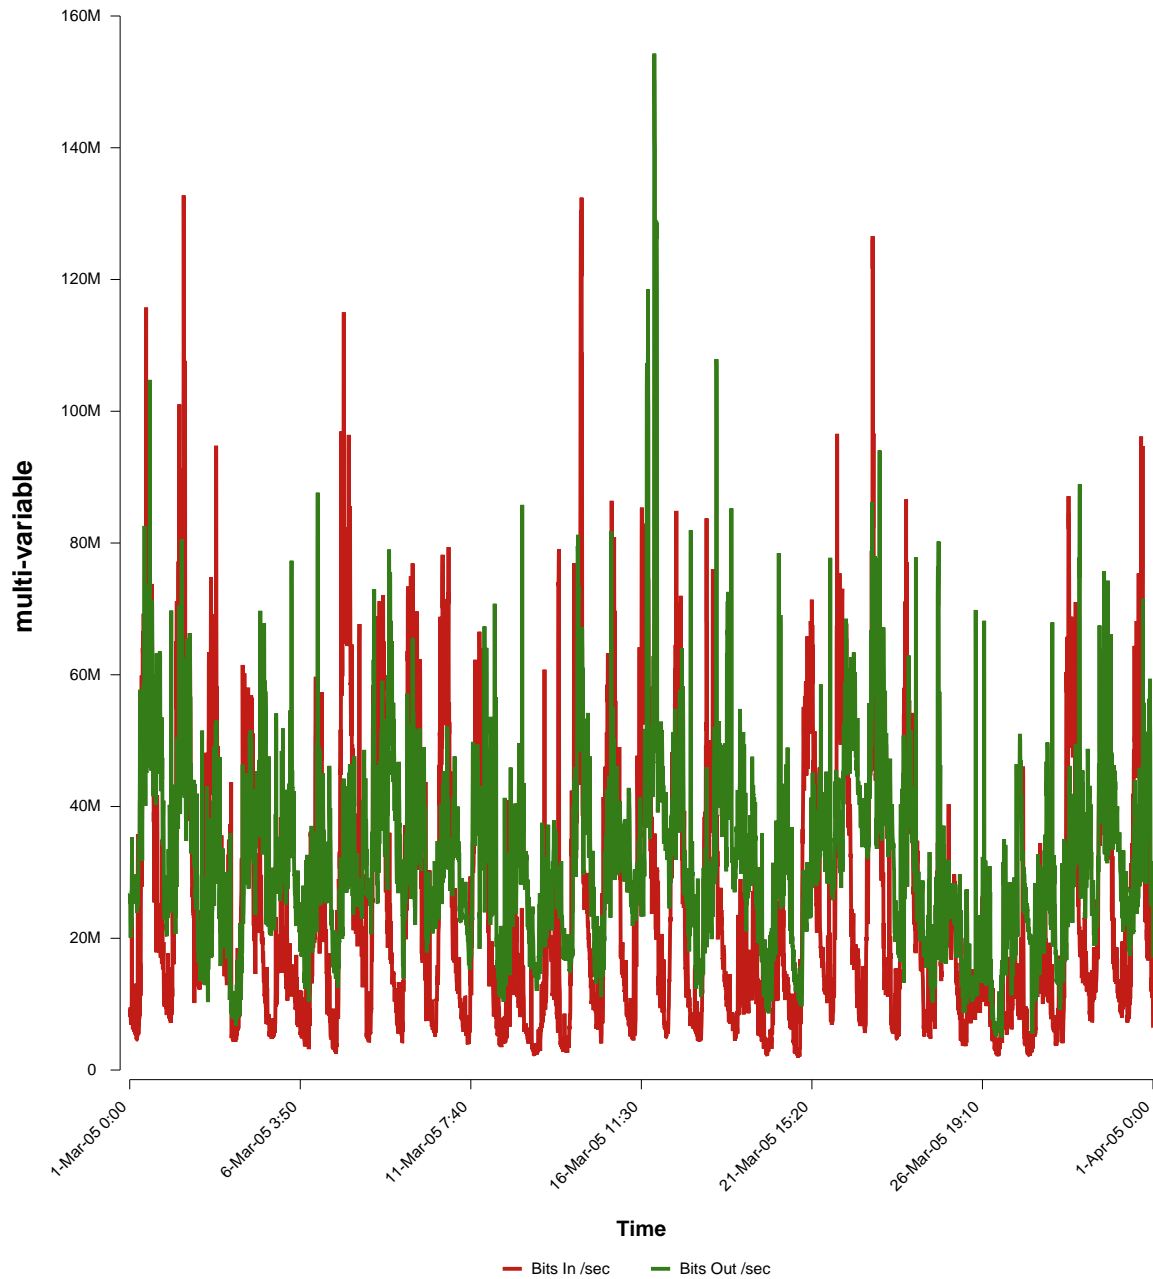

eHealth Trend Report

Divide by Time

SUNET-A-STHLM-KI

Auto Range: Last Month
From: 2005/03/01 00:00
To: 2005/03/31 23:59

Created: 2005/04/02 05:40:32