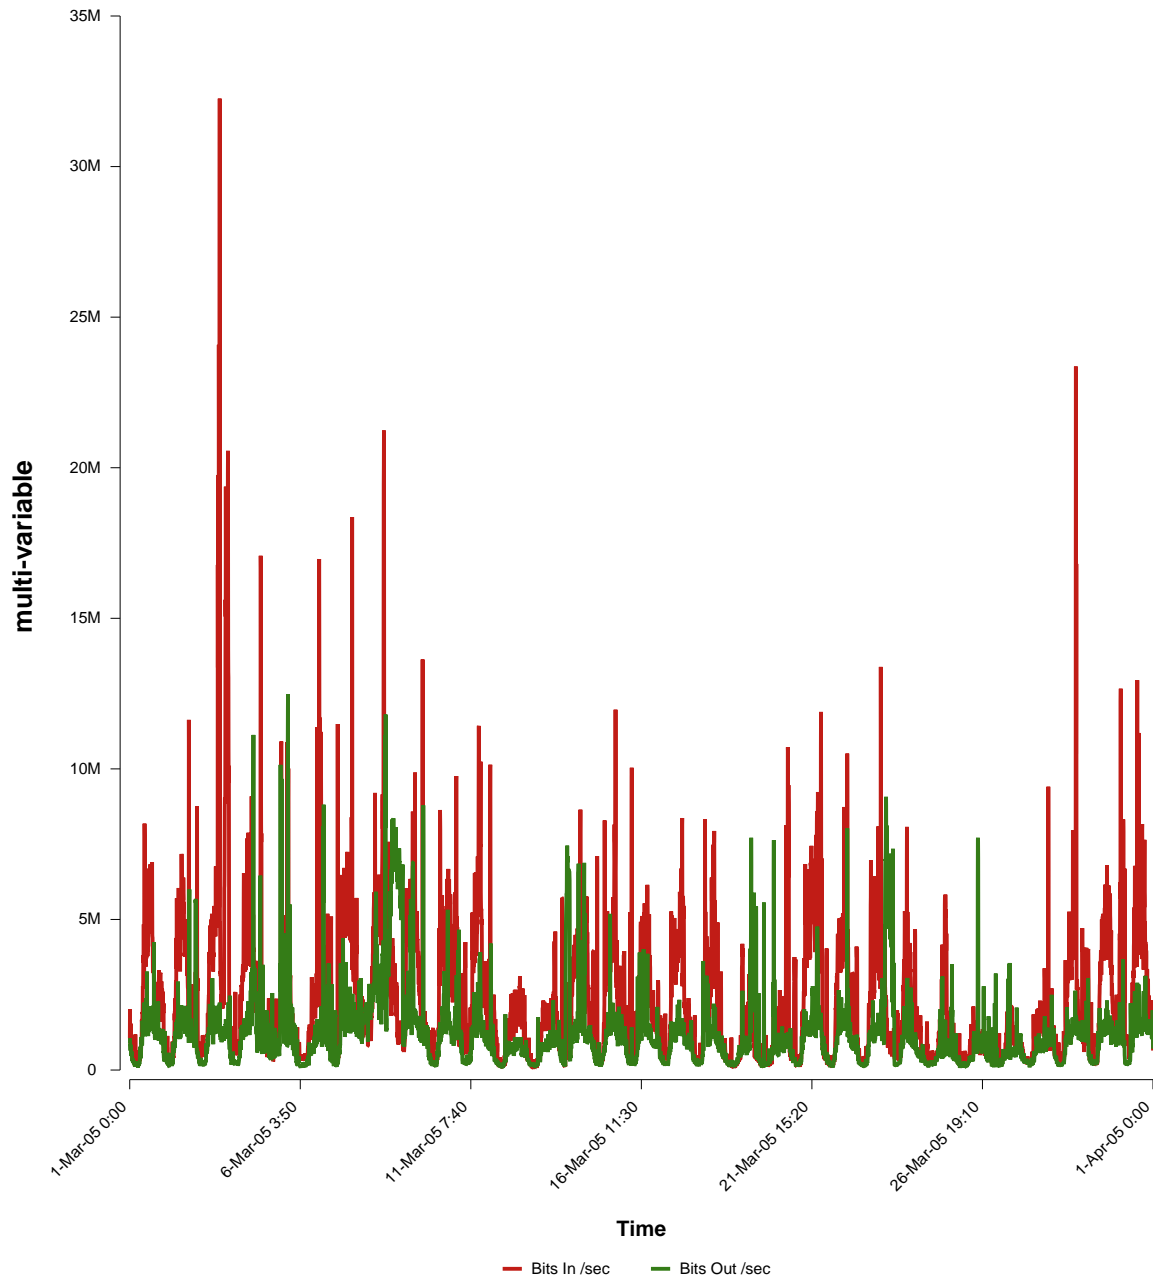

eHealth Trend Report

Divide by Time

SUNET-A-STHLM-HHS

Auto Range: Last Month
From: 2005/03/01 00:00
To: 2005/03/31 23:59

Created: 2005/04/02 05:30:31