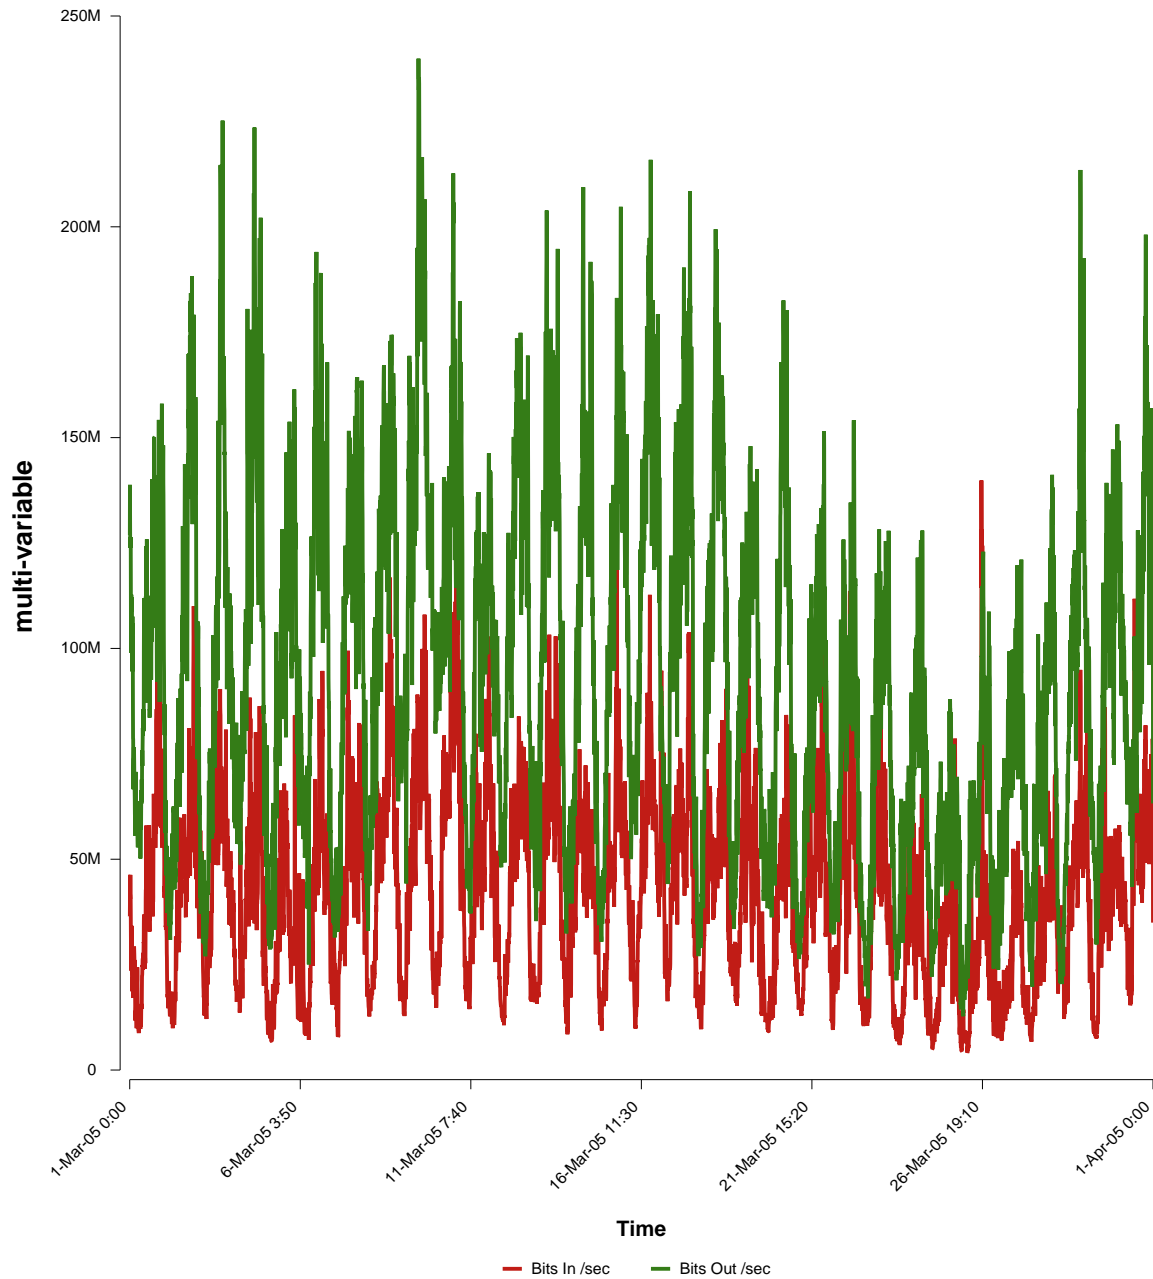

eHealth Trend Report

Divide by Time

SUNET-A-SKOVDE-HIS

Auto Range: Last Month
From: 2005/03/01 00:00
To: 2005/03/31 23:59

Created: 2005/04/02 05:21:04