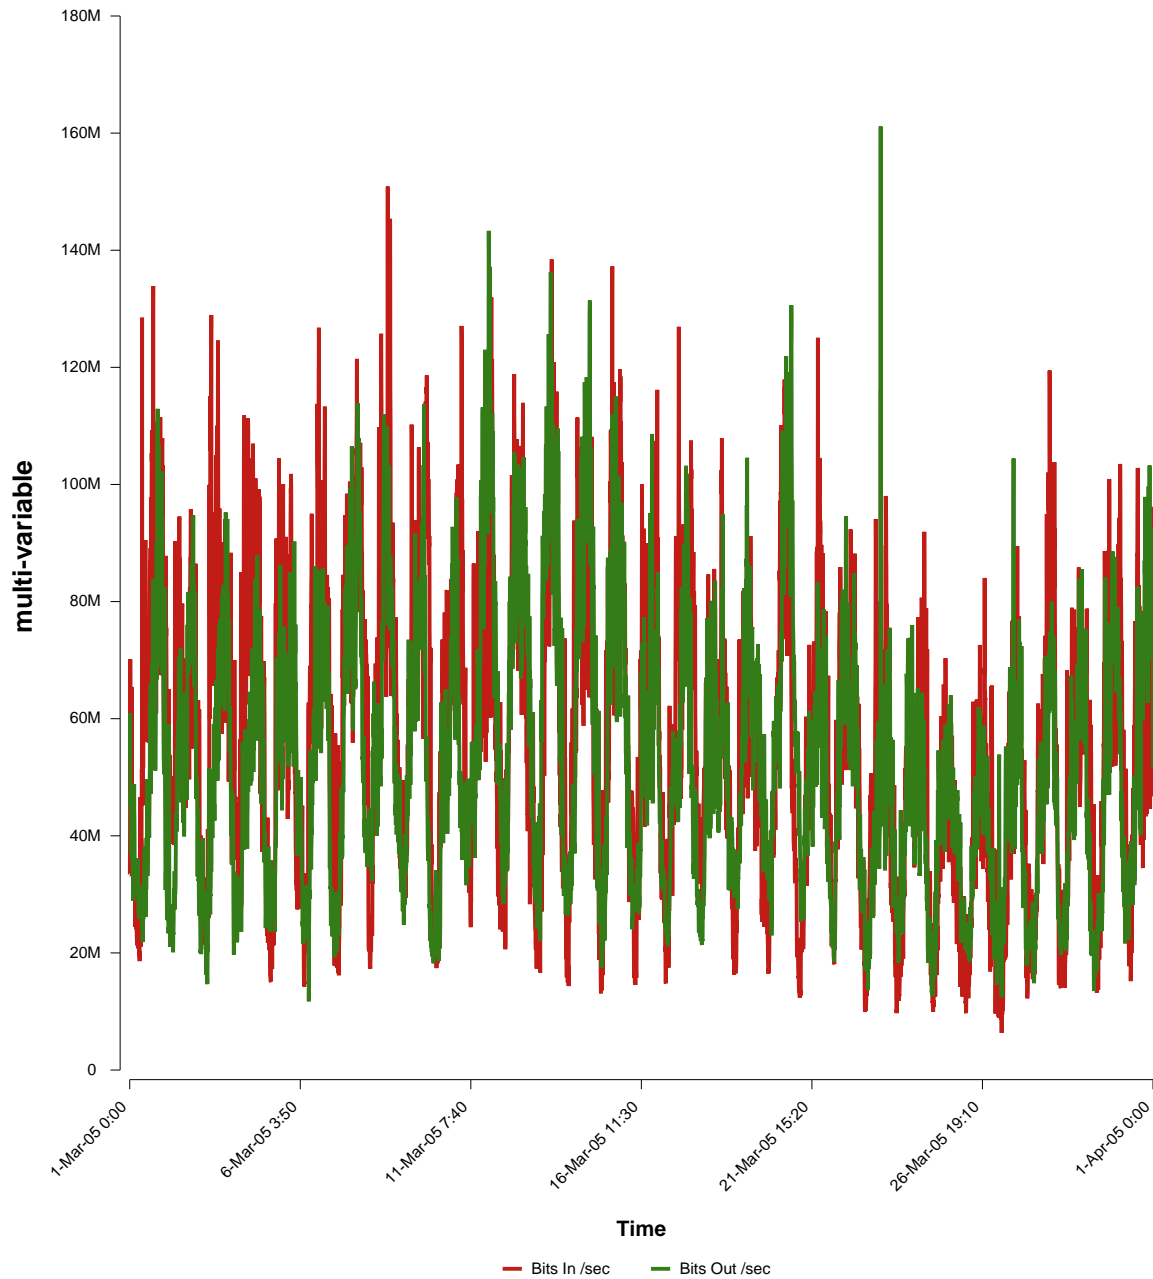

eHealth Trend Report

Divide by Time

SUNET-A-RONNEBY-BTH

Auto Range: Last Month
From: 2005/03/01 00:00
To: 2005/03/31 23:59

Created: 2005/04/02 05:10:30