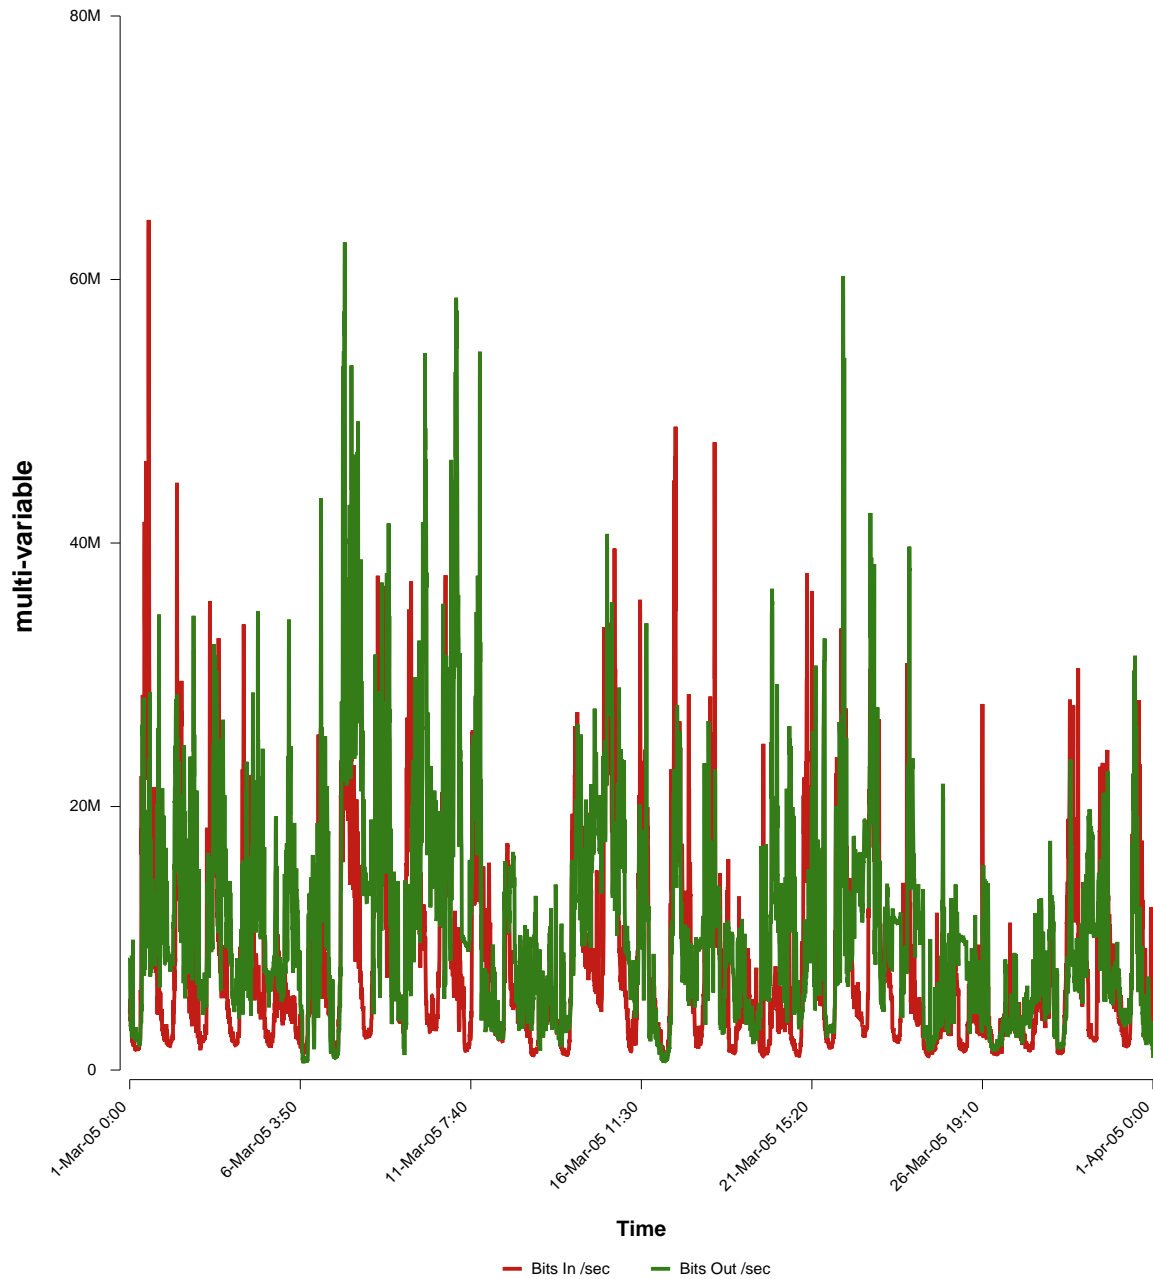

eHealth Trend Report

Divide by Time

SUNET-A-MALMO-MAH

Auto Range: Last Month
From: 2005/03/01 00:00
To: 2005/03/31 23:59

Created: 2005/04/02 04:50:34