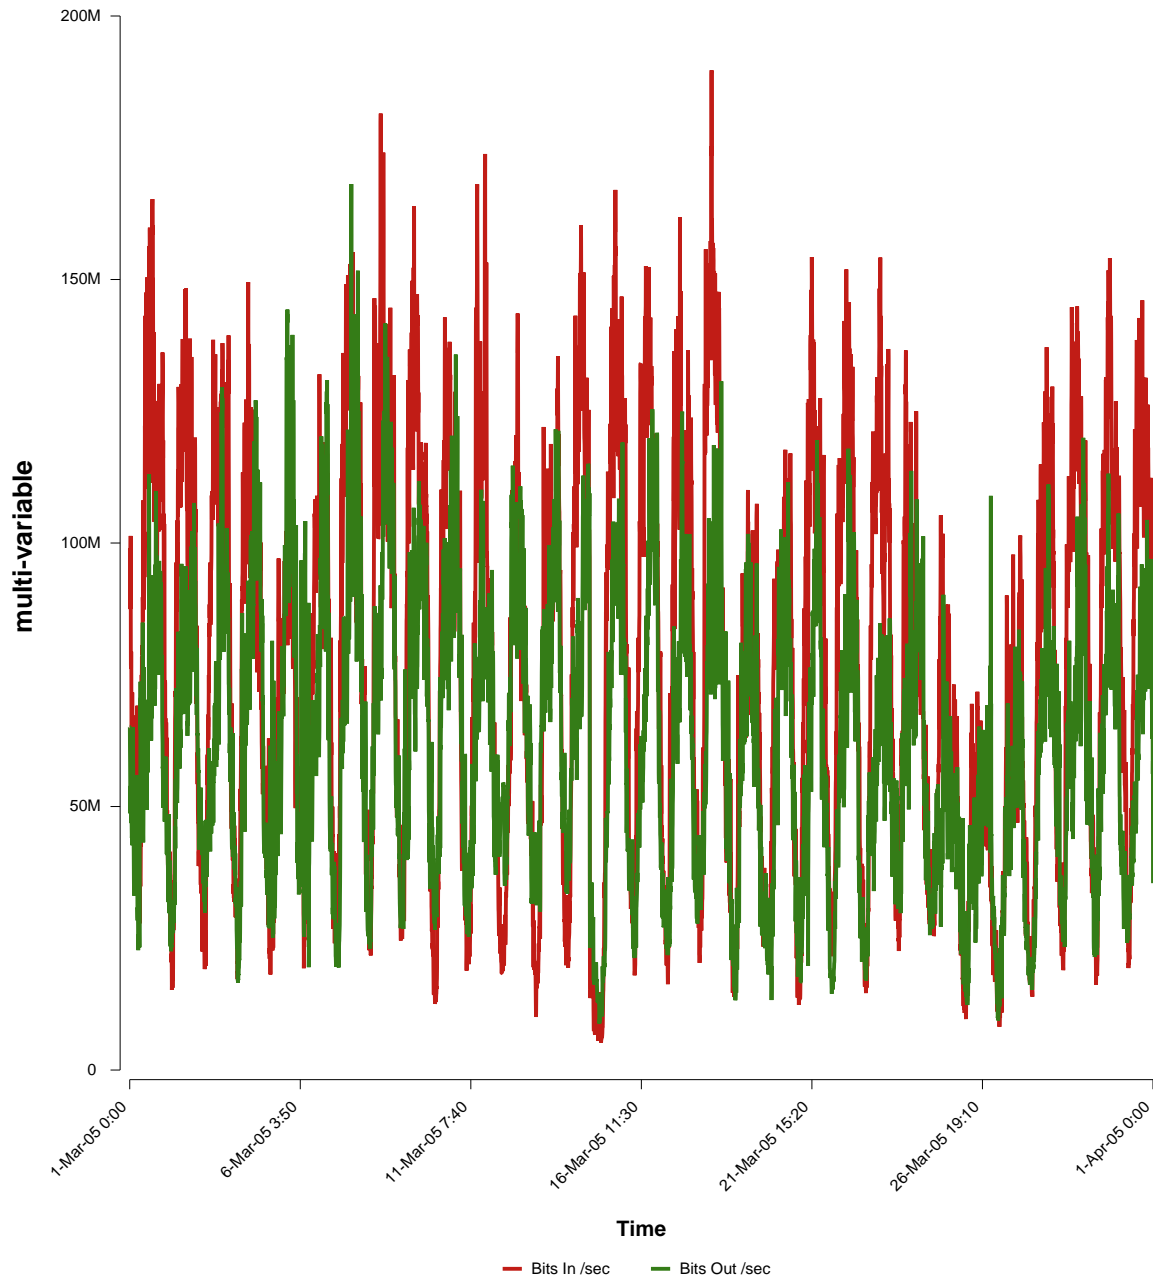

eHealth Trend Report

Divide by Time

SUNET-A-LUND-LU

Auto Range: Last Month
From: 2005/03/01 00:00
To: 2005/03/31 23:59

Created: 2005/04/02 04:50:32