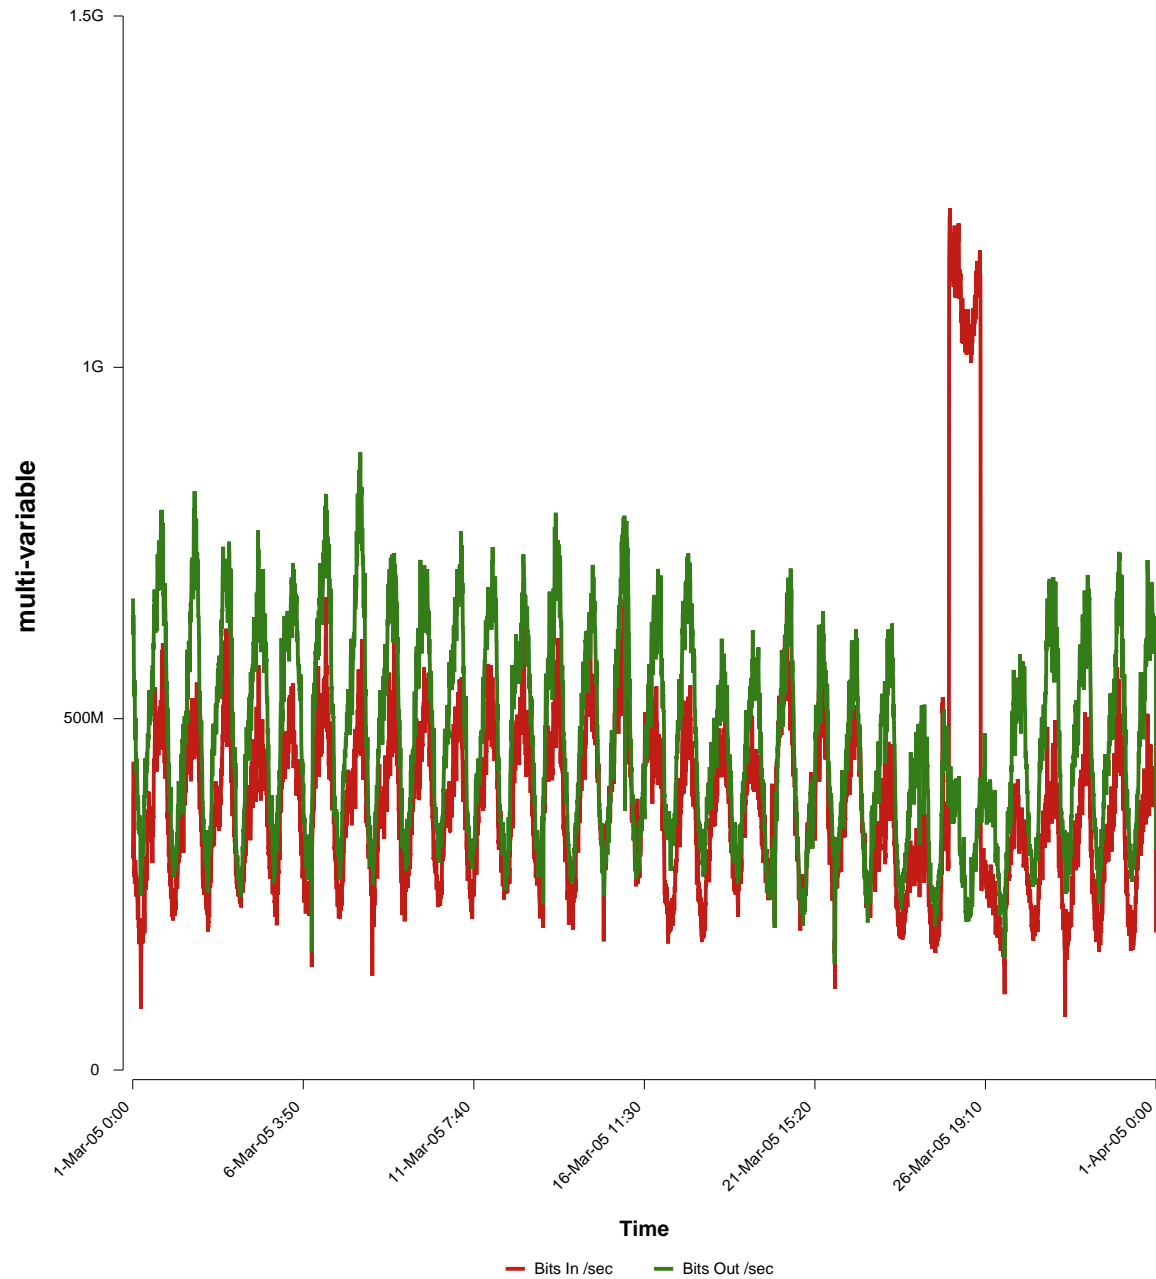

eHealth Trend Report

Divide by Time

SUNET-A-LULEA-LTU

Auto Range: Last Month
From: 2005/03/01 00:00
To: 2005/03/31 23:59

Created: 2005/04/02 04:45:34