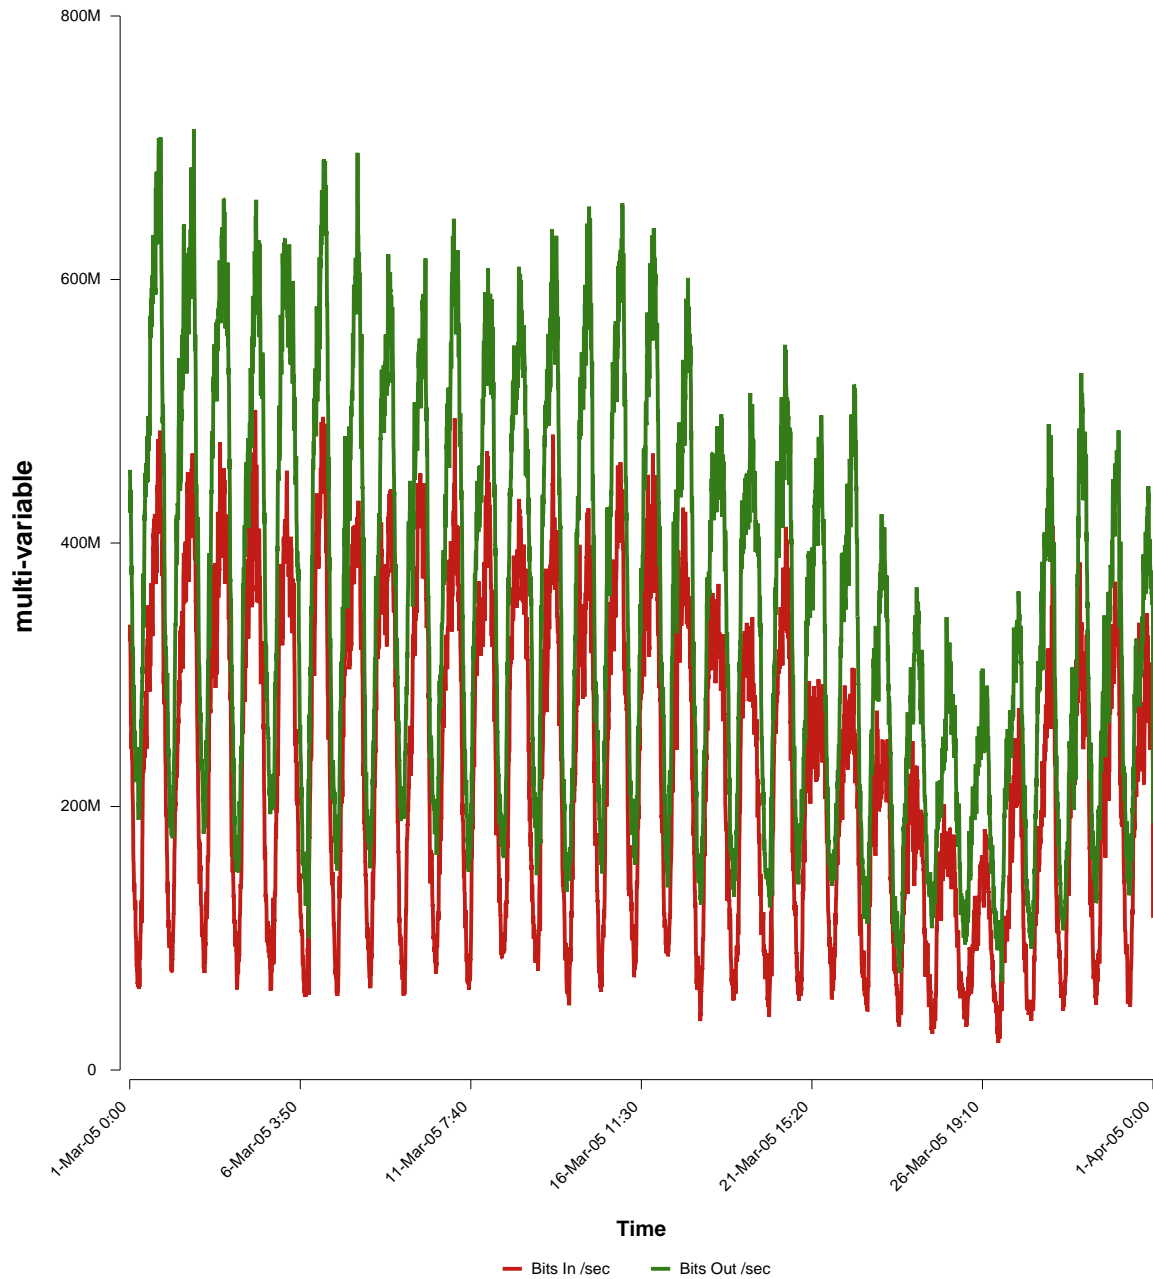

eHealth Trend Report

Divide by Time

SUNET-A-LINKOPING-LIU

Auto Range: Last Month
From: 2005/03/01 00:00
To: 2005/03/31 23:59

Created: 2005/04/02 04:30:31