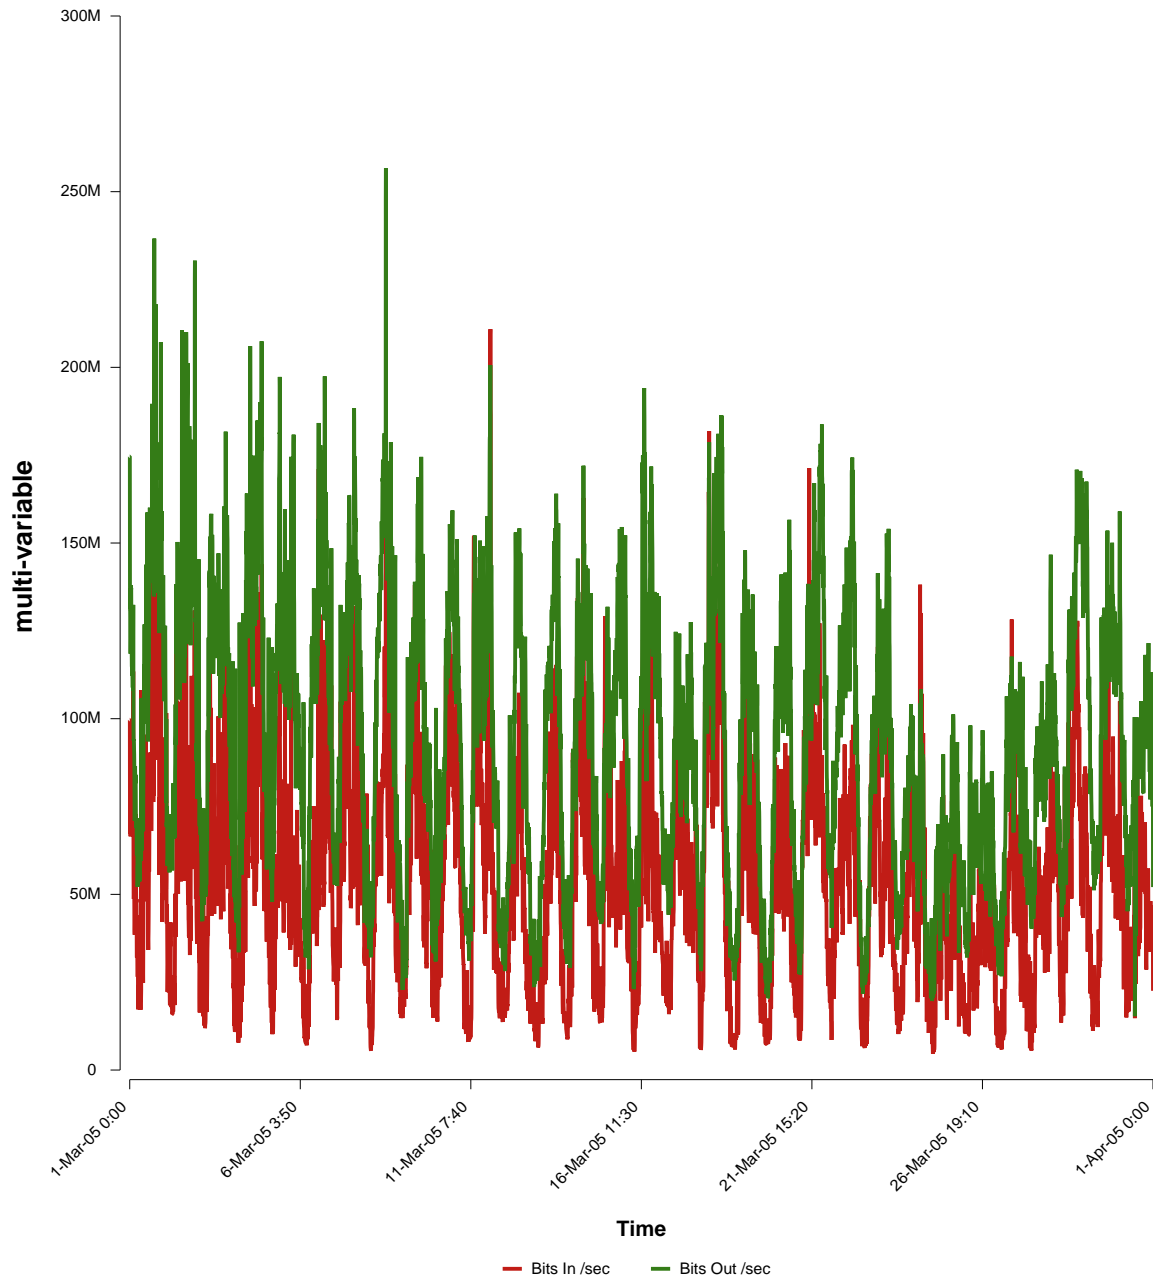

eHealth Trend Report

Divide by Time

SUNET-A-KRISTIANSTAD-HKR

Auto Range: Last Month
From: 2005/03/01 00:00
To: 2005/03/31 23:59

Created: 2005/04/02 04:21:11