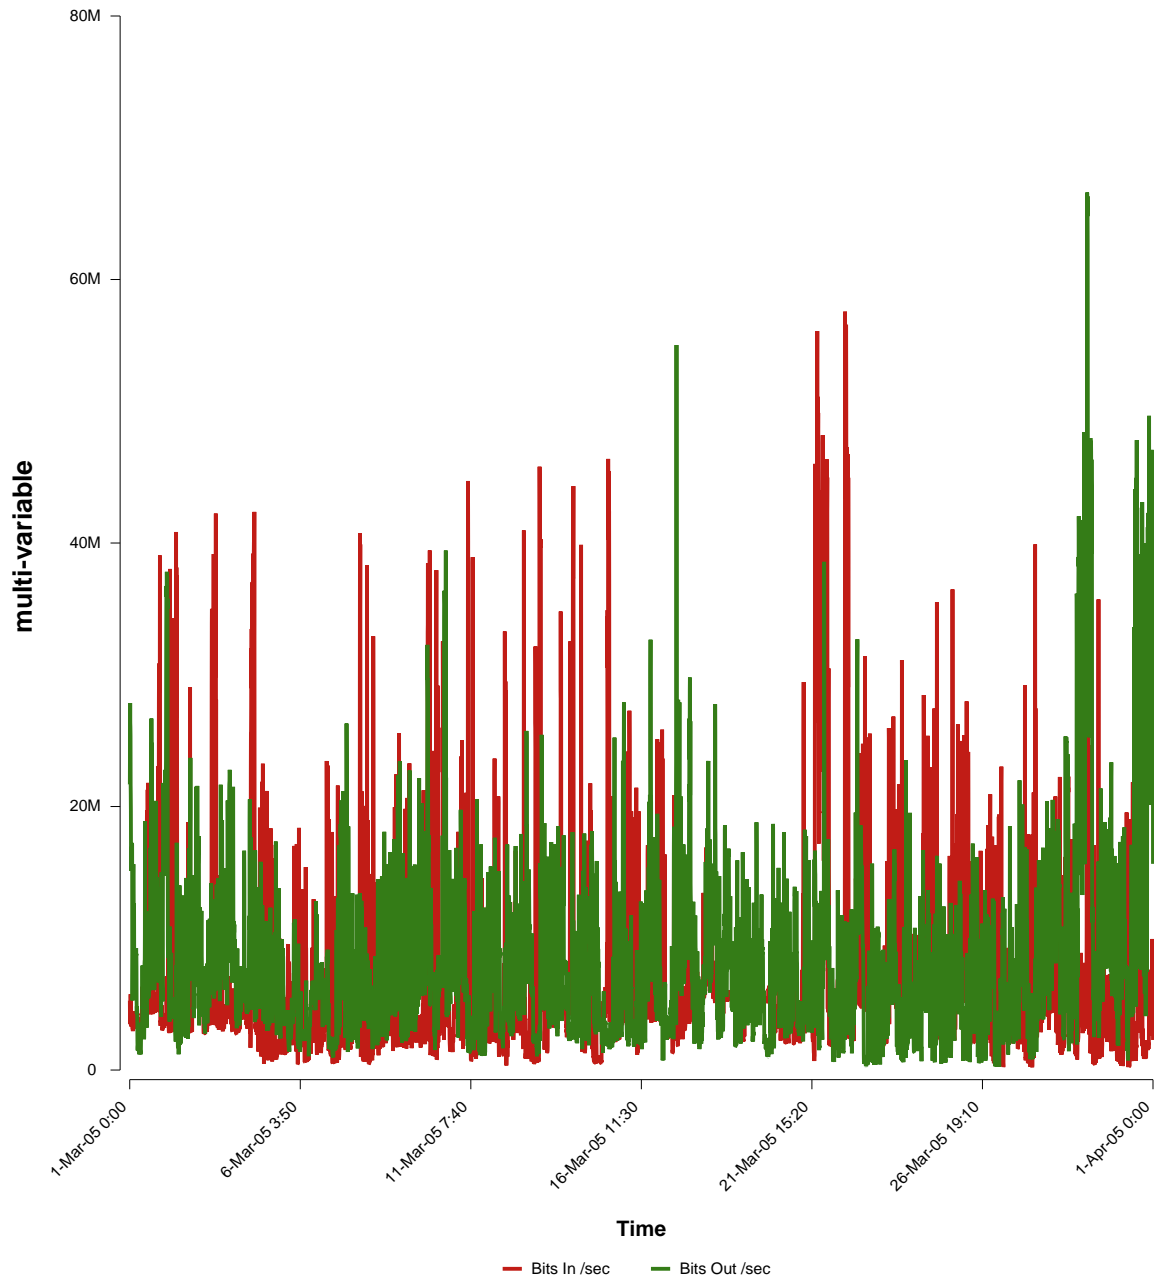

eHealth Trend Report

Divide by Time

SUNET-A-KIRUNA-IRF

Auto Range: Last Month
From: 2005/03/01 00:00
To: 2005/03/31 23:59

Created: 2005/04/02 04:10:30