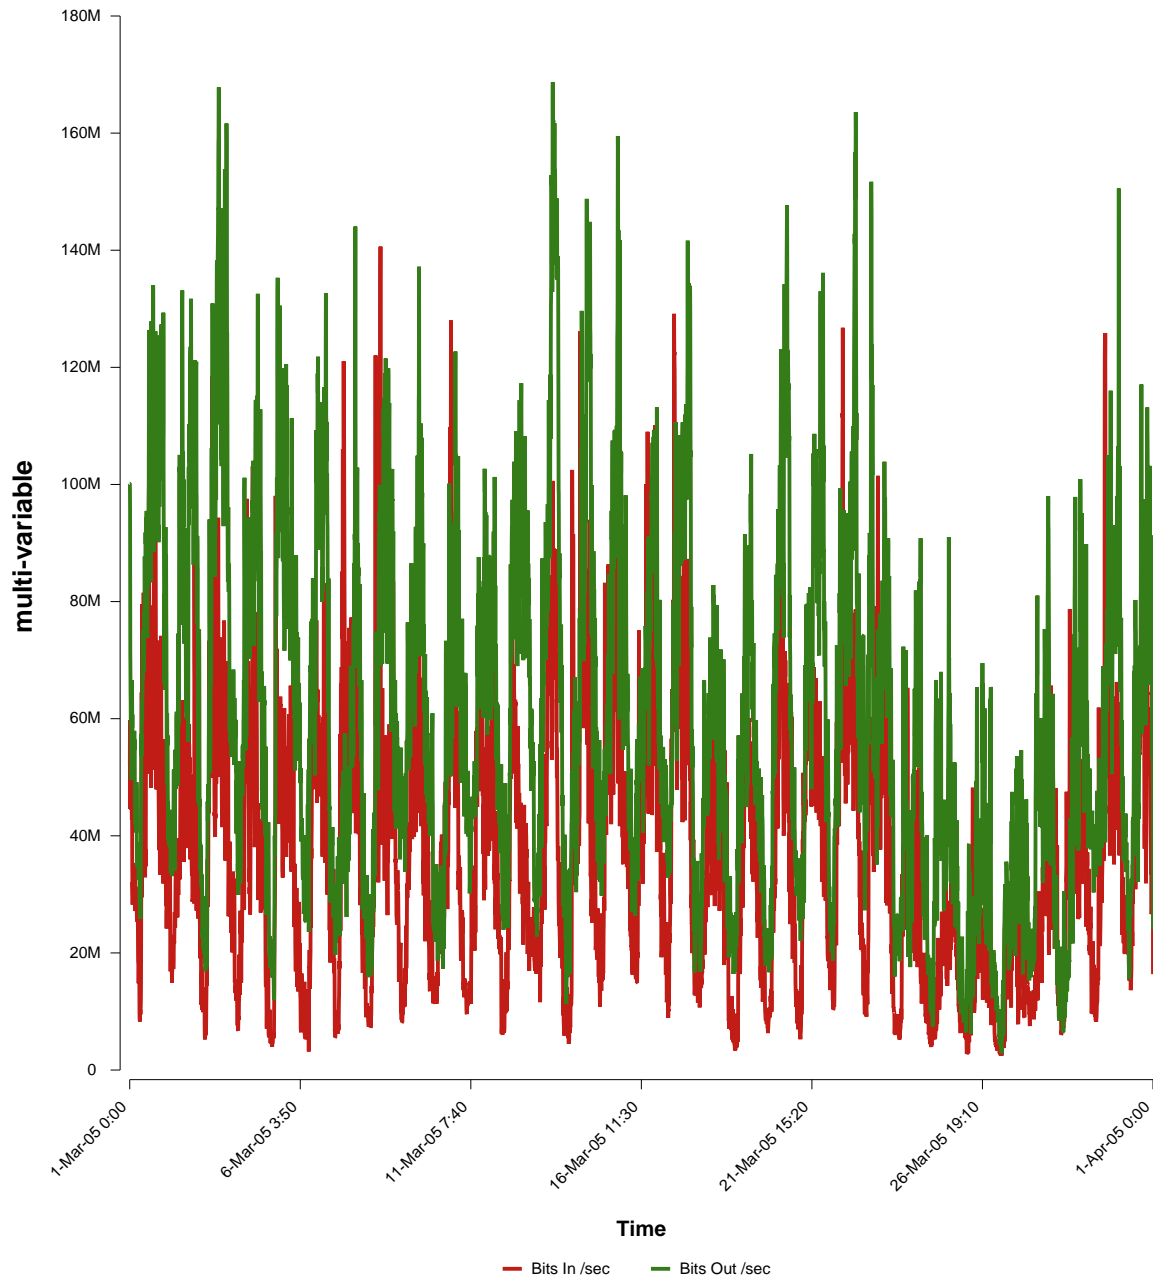

# eHealth Trend Report

Divide by Time

## SUNET-A-KARLSTAD-KAU

Auto Range: Last Month  
From: 2005/03/01 00:00  
To: 2005/03/31 23:59

Created: 2005/04/02 04:00:32