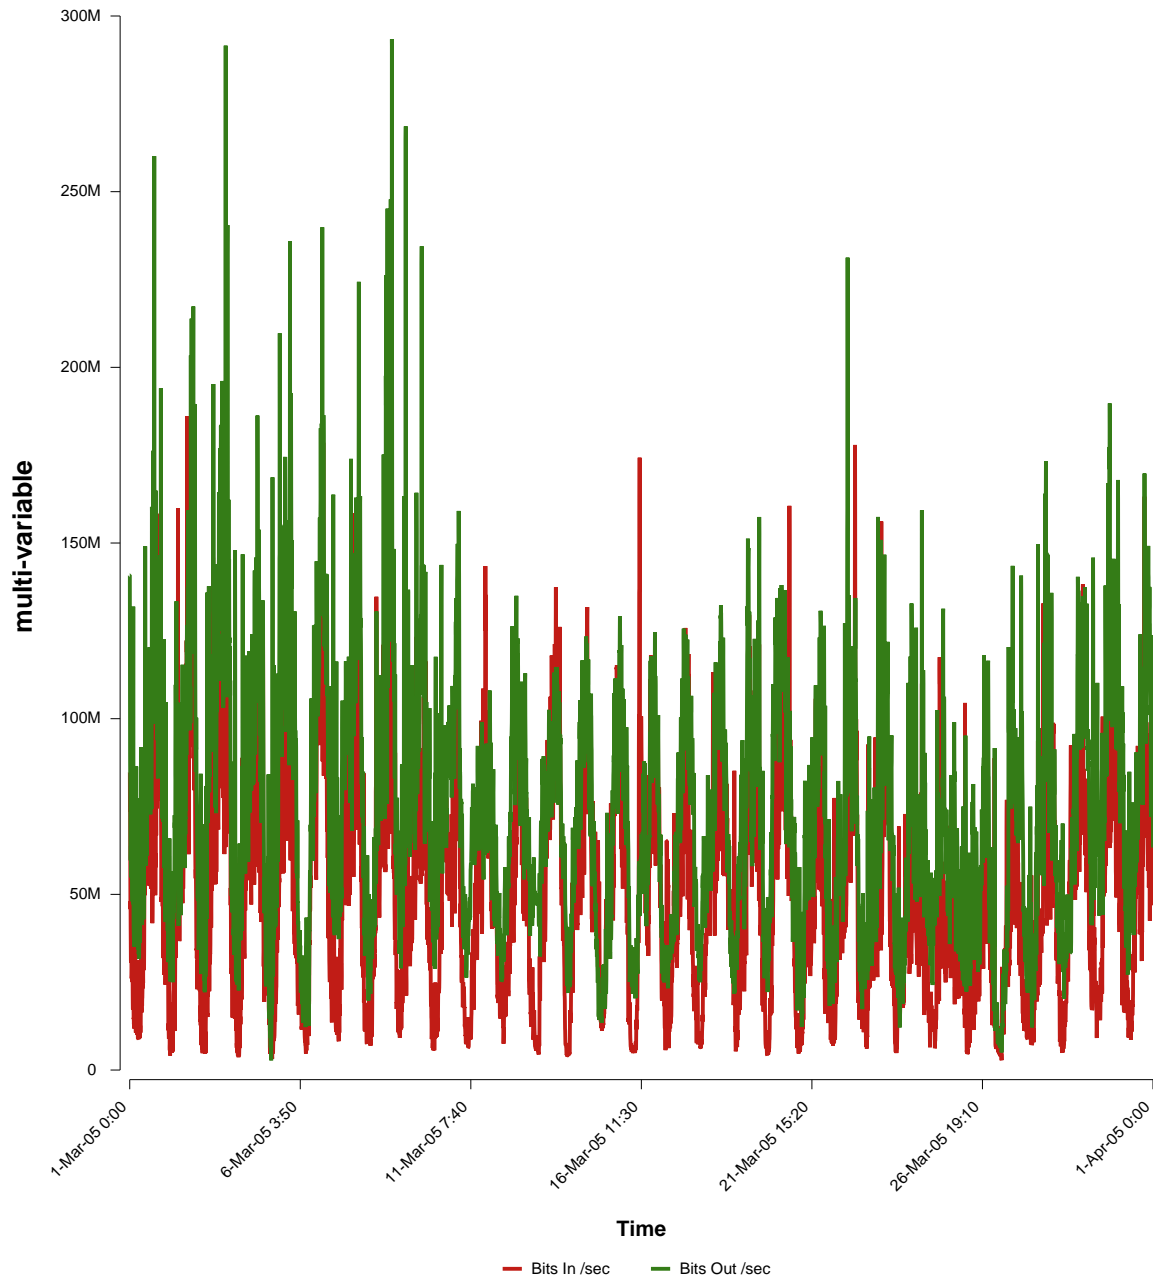

eHealth Trend Report

Divide by Time

SUNET-A-KALMAR-HIK

Auto Range: Last Month
From: 2005/03/01 00:00
To: 2005/03/31 23:59

Created: 2005/04/02 03:50:31