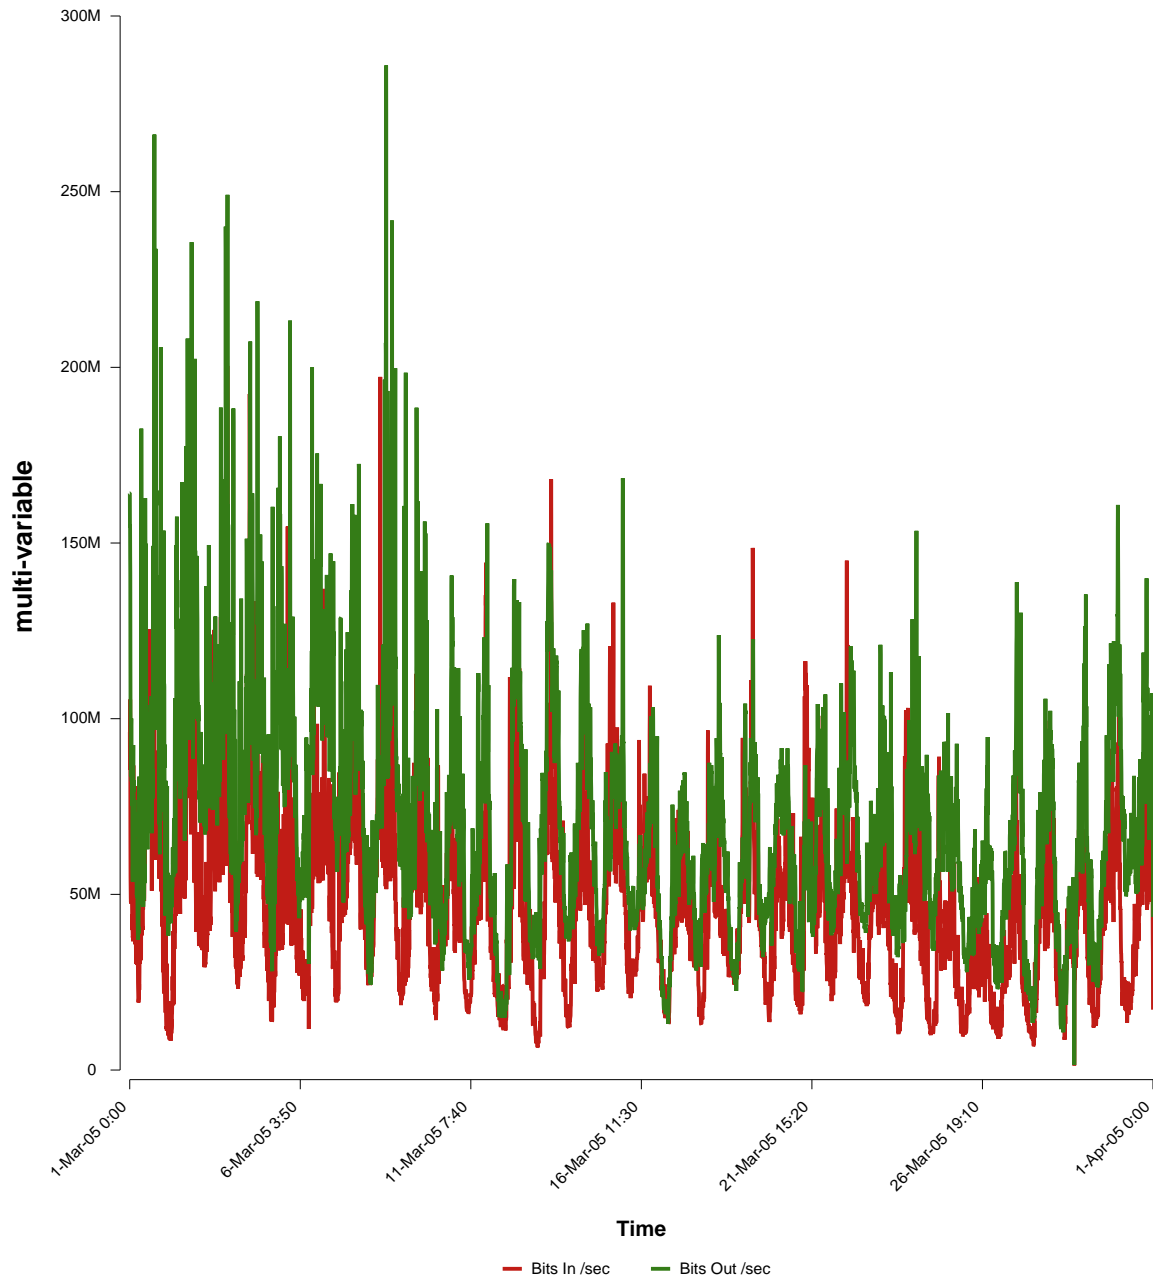

eHealth Trend Report

Divide by Time

SUNET-A-JONKOPING-HJ

Auto Range: Last Month
From: 2005/03/01 00:00
To: 2005/03/31 23:59

Created: 2005/04/02 03:40:31