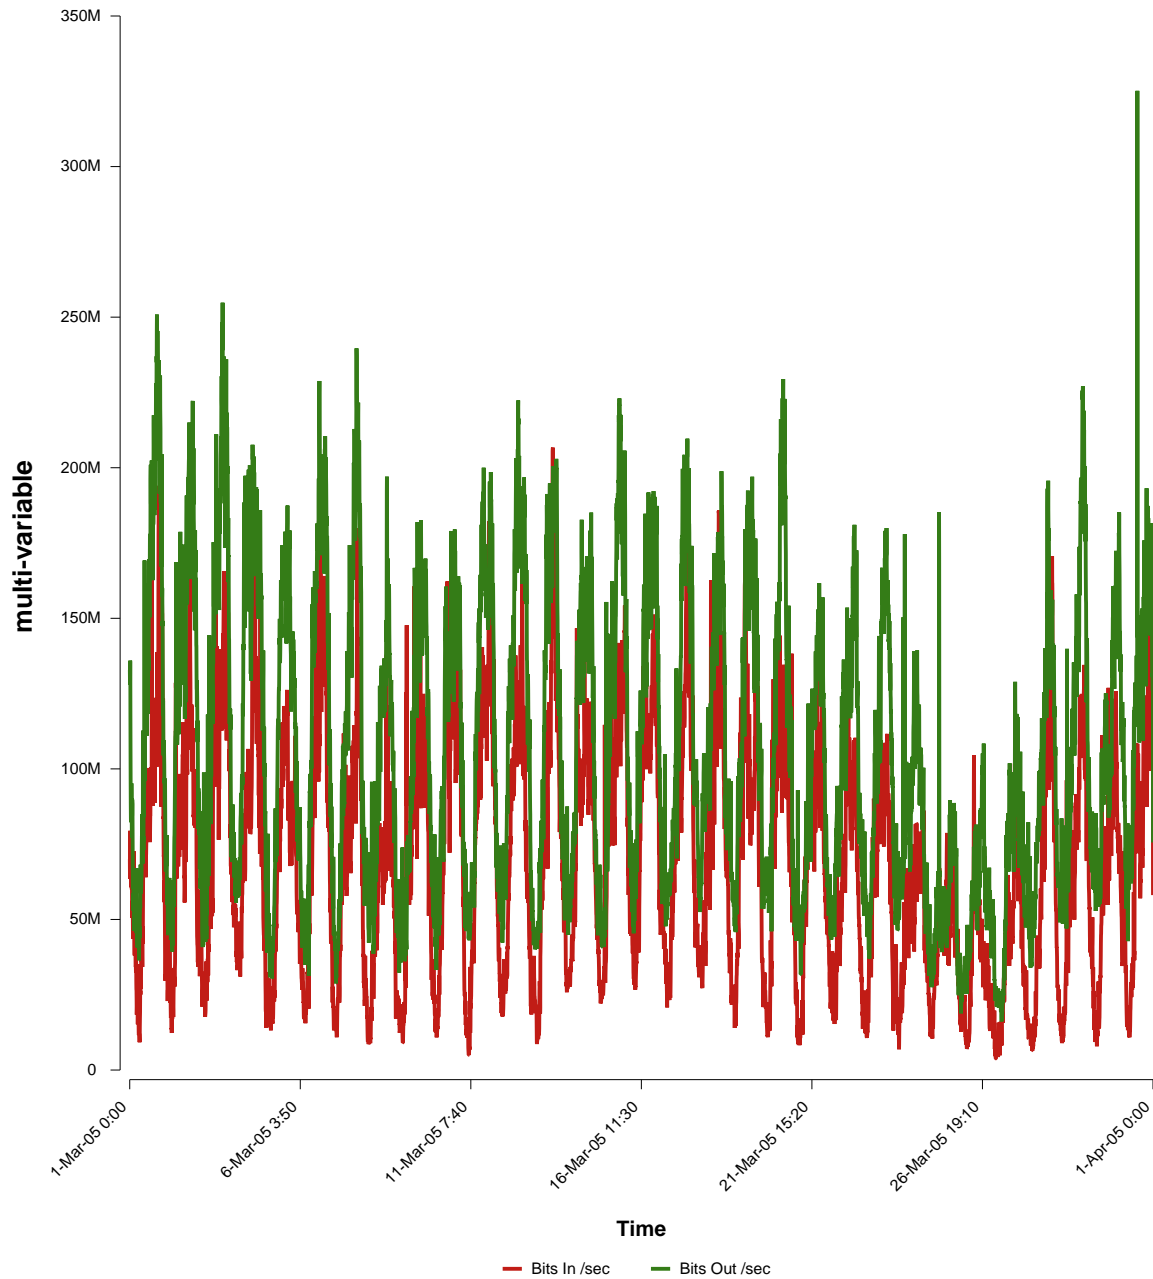

# eHealth Trend Report

Divide by Time

## SUNET-A-HALMSTAD-HH

Auto Range: Last Month  
From: 2005/03/01 00:00  
To: 2005/03/31 23:59

Created: 2005/04/02 03:50:31