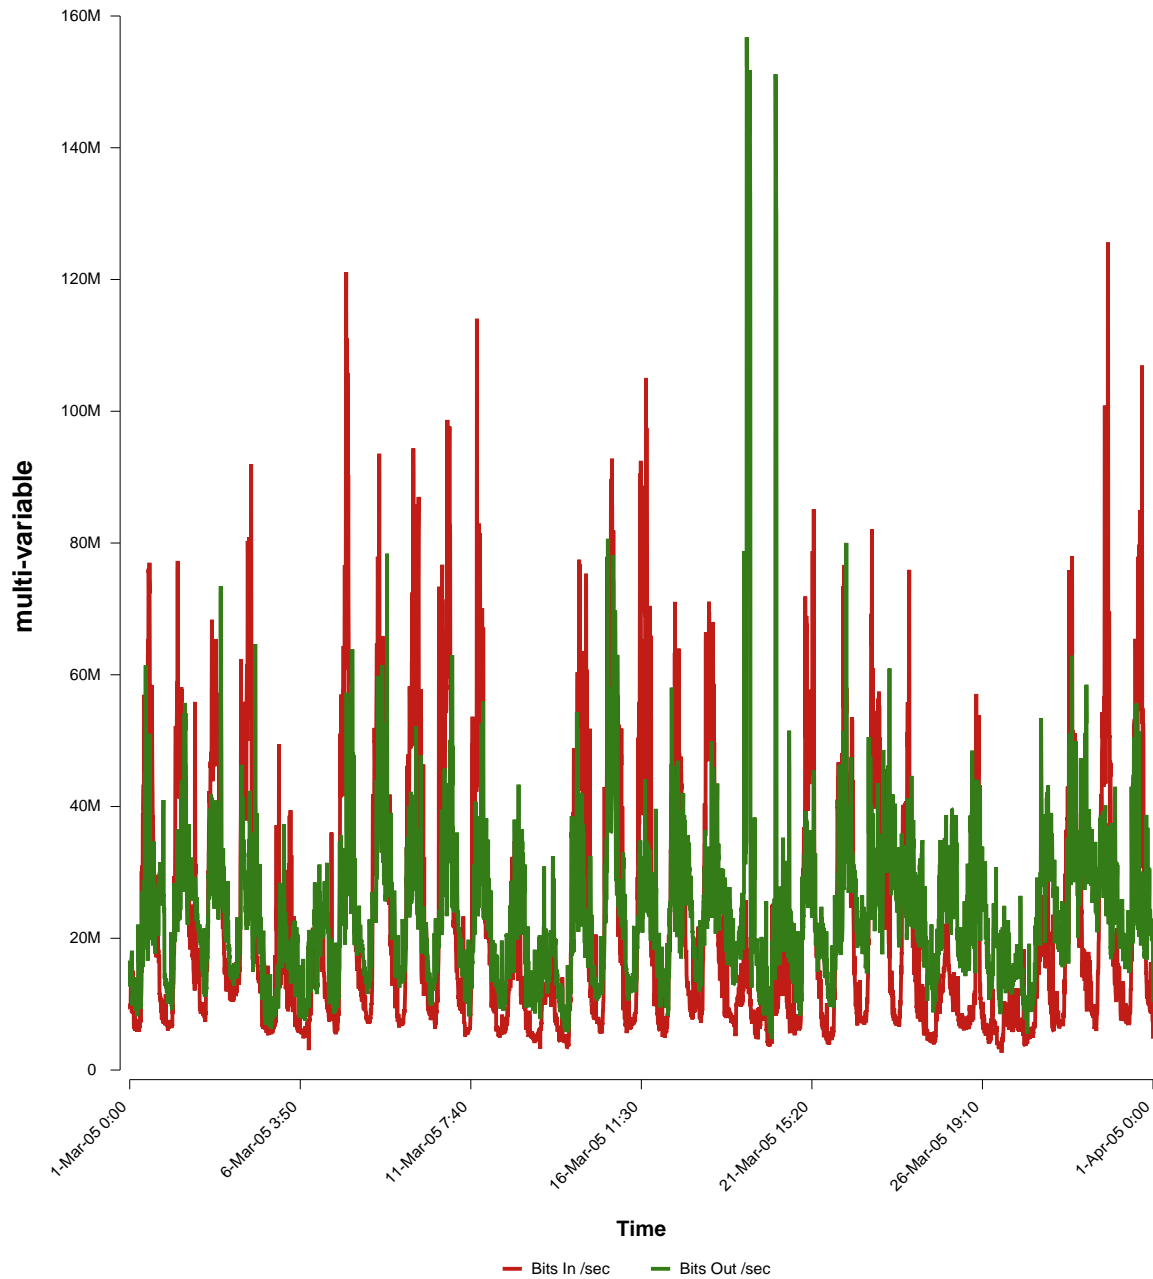

# eHealth Trend Report

Divide by Time

## SUNET-A-GBG-GU

Auto Range: Last Month  
From: 2005/03/01 00:00  
To: 2005/03/31 23:59

Created: 2005/04/02 03:40:31