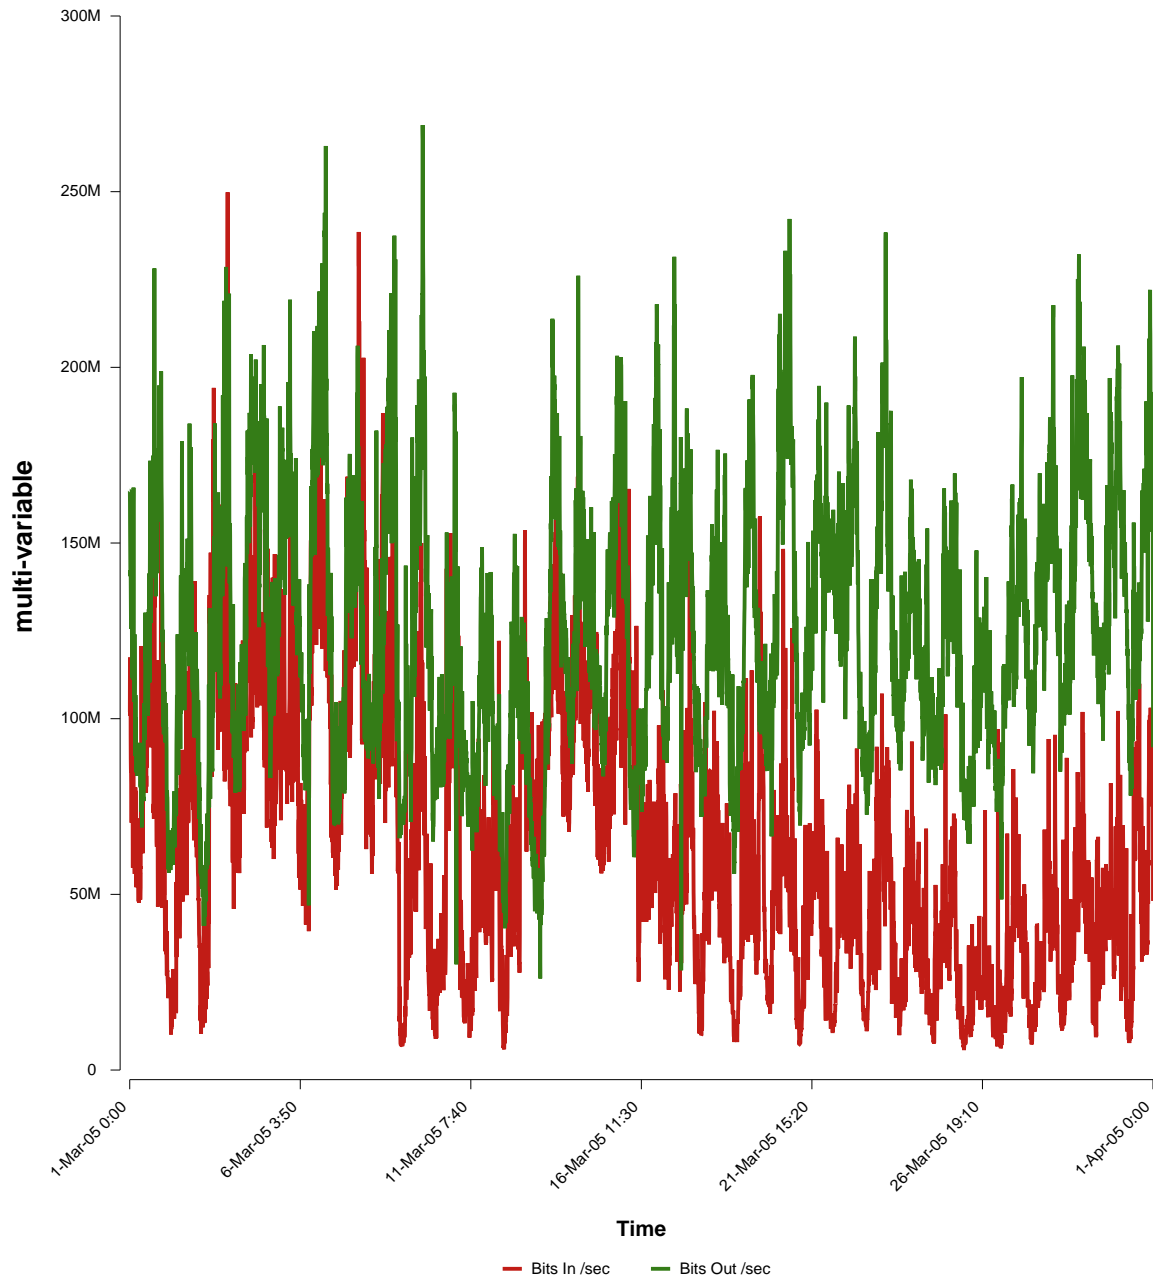

eHealth Trend Report

Divide by Time

SUNET-A-BORLANGE-DU

Auto Range: Last Month
From: 2005/03/01 00:00
To: 2005/03/31 23:59

Created: 2005/04/02 03:10:32