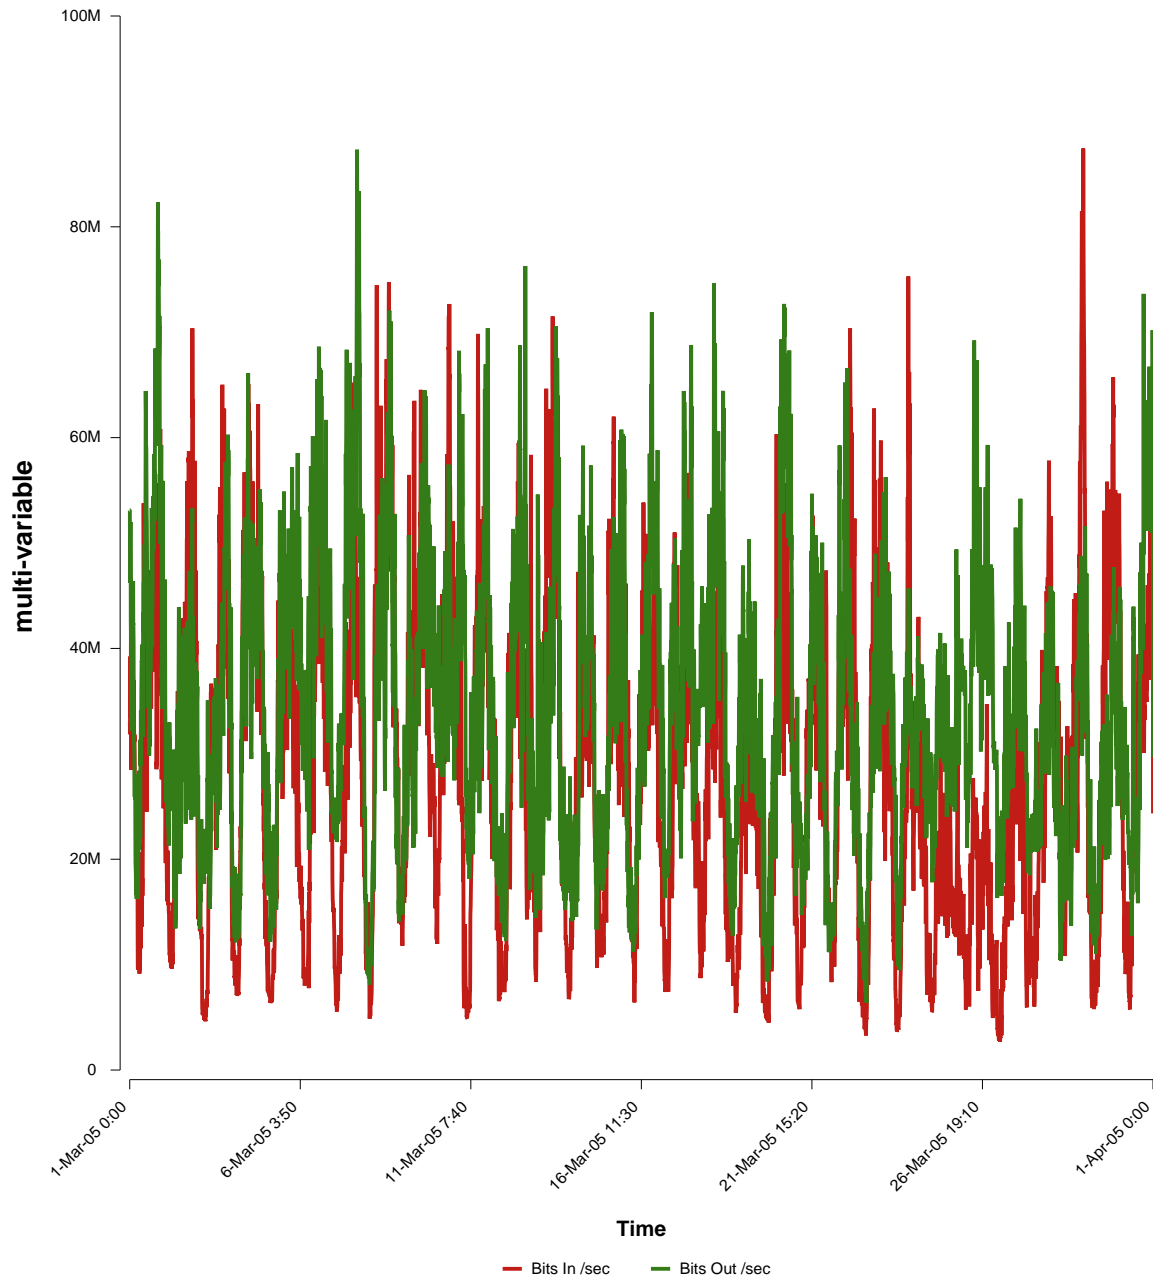

# eHealth Trend Report

Divide by Time

## SUNET-A-BORAS-HB

Auto Range: Last Month  
From: 2005/03/01 00:00  
To: 2005/03/31 23:59

Created: 2005/04/02 03:05:32