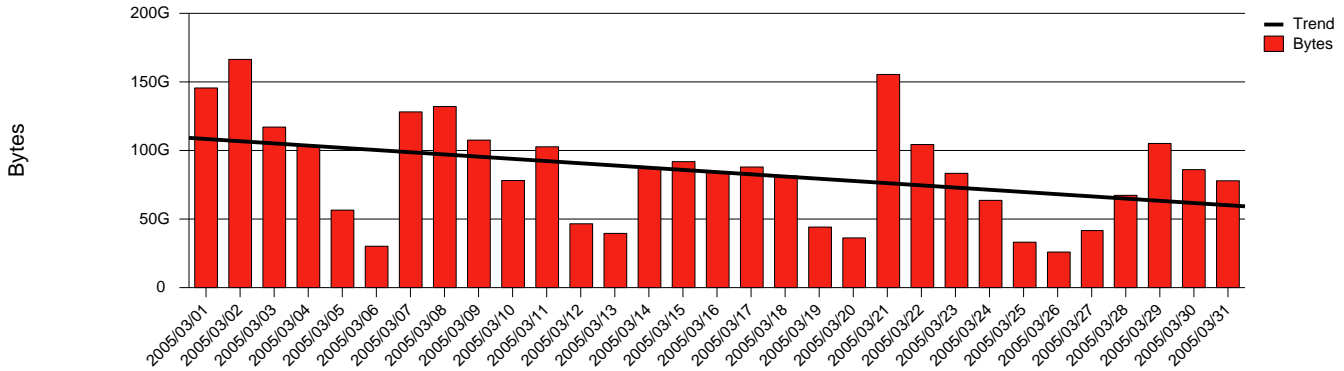

# Uppsala, SLU - Monthly Health Report

Total Network Volume by Month

Total Network Volume by Week

Total Network Volume by Day

Situations to Watch

Rank	Element Name	Variable	Threshold	Monthly Average		Days to (from)
			Value	Actual	Predicted	Threshold
1	slu1-SRP(Out)	Volume (Bandwidth %)	80.000	0.061	0.037	Increasing
2	slu1-SRP(In)	Volume (Bandwidth %)	80.000	0.174	0.159	Increasing
3	slu2-SRP(Out)	Volume (Bandwidth %)	80.000	0.077	0.095	Increasing
4	slu2-SRP(In)	Volume (Bandwidth %)	80.000	0.002	0.003	Increasing
5	slu1-SRP(In)	Errors (% Frames)	5.000	0.000	0.000	Increasing
6	slu2-SRP(In)	Errors (% Frames)	5.000	0.002	0.001	Decreasing