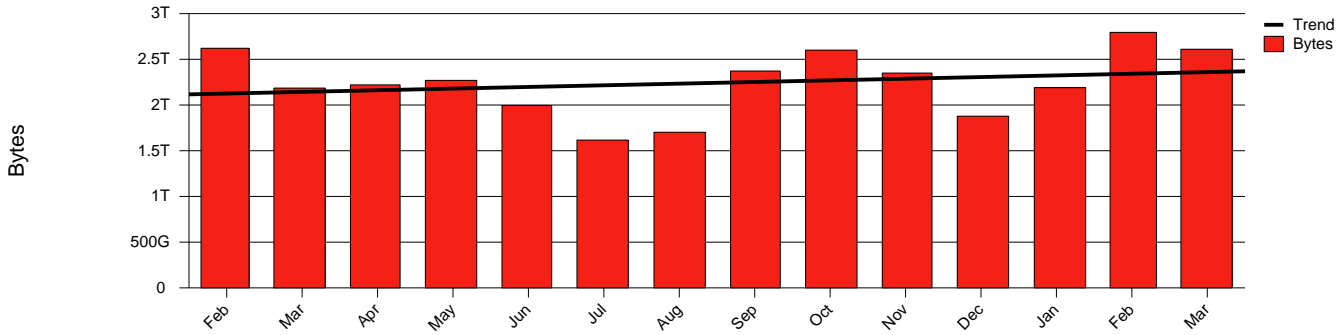

# Uppsala, SLU - Monthly Health Report

Total Network Volume by Month

Total Network Volume by Week

Total Network Volume by Day

Situations to Watch

Rank	Element Name	Variable	Threshold	Monthly Average		Days to (from)
			Value	Actual	Predicted	Threshold
1	slu1-SRP(Out)	Volume (Bandwidth %)	80.000	0.061	0.037	Increasing
2	slu1-SRP(In)	Volume (Bandwidth %)	80.000	0.174	0.159	Increasing
3	slu2-SRP(Out)	Volume (Bandwidth %)	80.000	0.077	0.095	Increasing
4	slu2-SRP(In)	Volume (Bandwidth %)	80.000	0.002	0.003	Increasing
5	slu1-SRP(In)	Errors (% Frames)	5.000	0.000	0.000	Increasing
6	slu2-SRP(In)	Errors (% Frames)	5.000	0.002	0.001	Decreasing