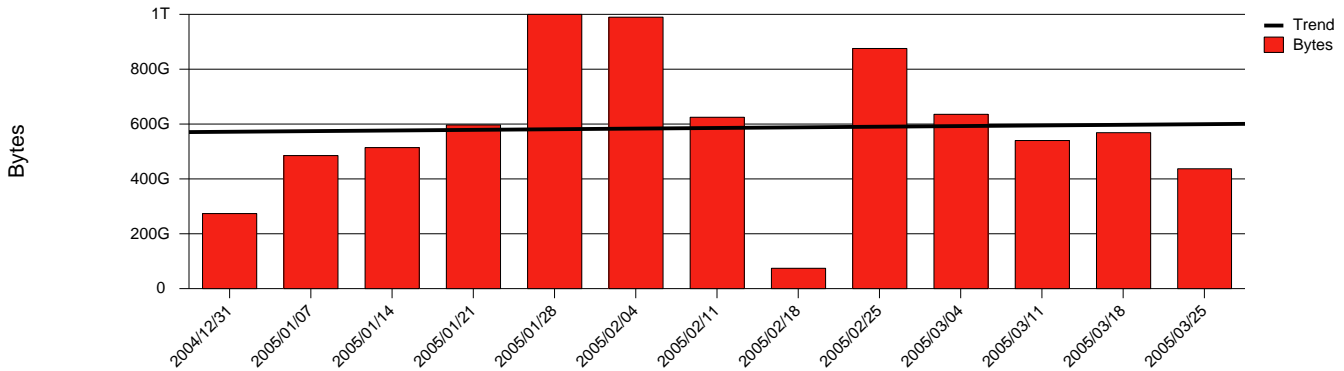

# Uppsala, SLU - Monthly Health Report

Total Network Volume by Month

Total Network Volume by Week

Total Network Volume by Day

Situations to Watch

Rank	Element Name	Variable	Threshold	Monthly Average		Days to (from)
			Value	Actual	Predicted	Threshold
1	slu1-SRP(Out)	Volume (Bandwidth %)	80.000	0.061	0.037	Increasing
2	slu1-SRP(In)	Volume (Bandwidth %)	80.000	0.174	0.159	Increasing
3	slu2-SRP(Out)	Volume (Bandwidth %)	80.000	0.077	0.095	Increasing
4	slu2-SRP(In)	Volume (Bandwidth %)	80.000	0.002	0.003	Increasing
5	slu1-SRP(In)	Errors (% Frames)	5.000	0.000	0.000	Increasing
6	slu2-SRP(In)	Errors (% Frames)	5.000	0.002	0.001	Decreasing