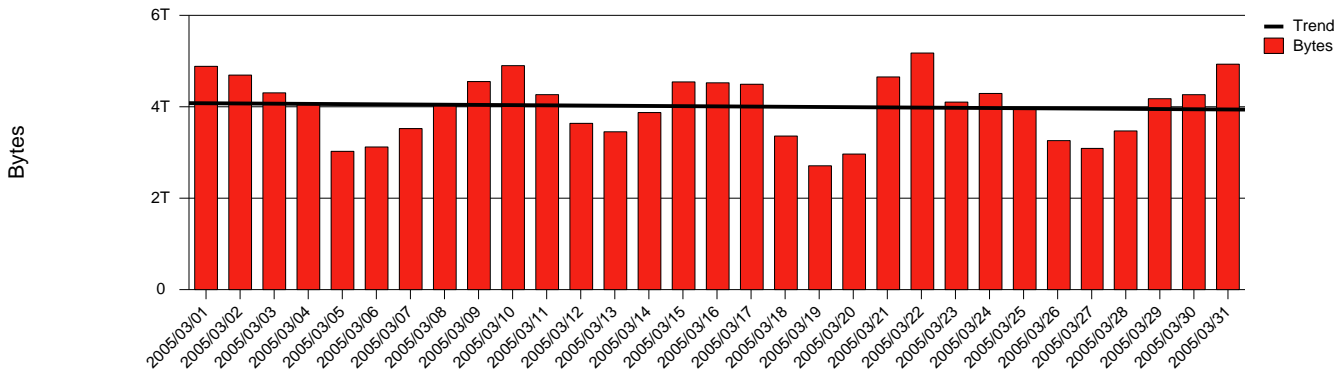

Umeå, UMU - Monthly Health Report

Total Network Volume by Month

Total Network Volume by Week

Total Network Volume by Day

Situations to Watch

Rank	Element Name	Variable	Threshold	Monthly Average		Days to (from)
			Value	Actual	Predicted	Threshold
1	umu1-SRP(Out)	Volume (Bandwidth %)	80.000	10.349	10.935	Increasing
2	umu1-SRP(In)	Volume (Bandwidth %)	80.000	4.149	4.630	Increasing
3	umu2-SRP(Out)	Volume (Bandwidth %)	80.000	0.328	0.079	Increasing
4	umu2-SRP(In)	Volume (Bandwidth %)	80.000	0.128	0.033	Increasing
5	umu1-SRP(In)	Errors (% Frames)	5.000	0.000	0.000	Increasing
6	umu2-SRP(In)	Errors (% Frames)	5.000	0.004	0.000	Decreasing