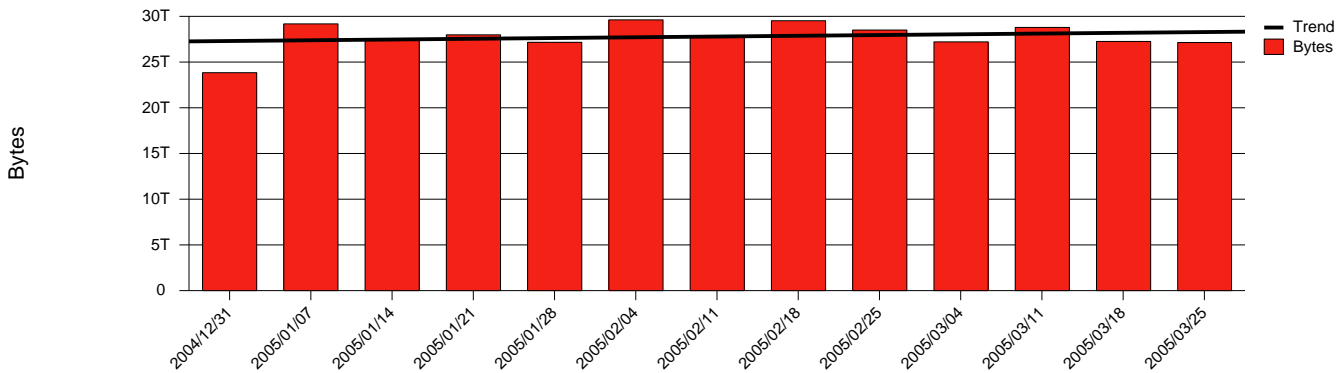

Umeå, UMU - Monthly Health Report

Total Network Volume by Month

Total Network Volume by Week

Total Network Volume by Day

Situations to Watch

Rank	Element Name	Variable	Threshold	Monthly Average		Days to (from)
			Value	Actual	Predicted	Threshold
1	umu1-SRP(Out)	Volume (Bandwidth %)	80.000	10.349	10.935	Increasing
2	umu1-SRP(In)	Volume (Bandwidth %)	80.000	4.149	4.630	Increasing
3	umu2-SRP(Out)	Volume (Bandwidth %)	80.000	0.328	0.079	Increasing
4	umu2-SRP(In)	Volume (Bandwidth %)	80.000	0.128	0.033	Increasing
5	umu1-SRP(In)	Errors (% Frames)	5.000	0.000	0.000	Increasing
6	umu2-SRP(In)	Errors (% Frames)	5.000	0.004	0.000	Decreasing