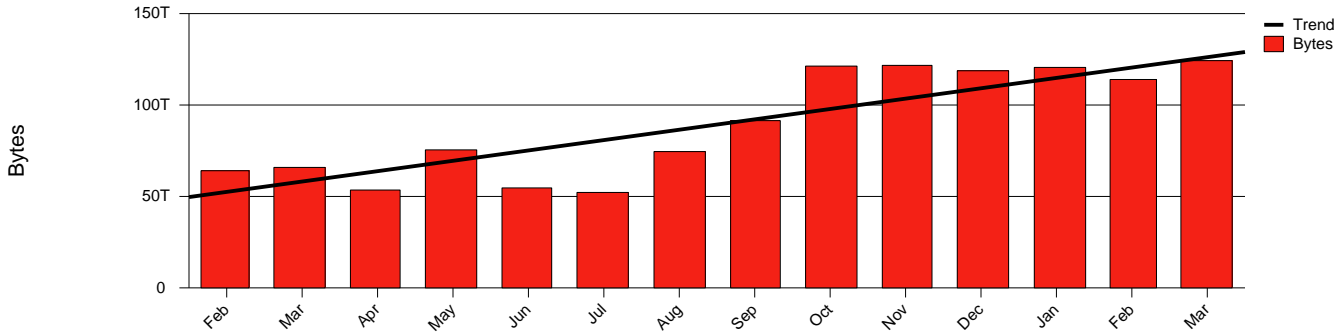

Umeå, UMU - Monthly Health Report

Total Network Volume by Month

Total Network Volume by Week

Total Network Volume by Day

Situations to Watch

Rank	Element Name	Variable	Threshold	Monthly Average		Days to (from)
			Value	Actual	Predicted	Threshold
1	umu1-SRP(Out)	Volume (Bandwidth %)	80.000	10.349	10.935	Increasing
2	umu1-SRP(In)	Volume (Bandwidth %)	80.000	4.149	4.630	Increasing
3	umu2-SRP(Out)	Volume (Bandwidth %)	80.000	0.328	0.079	Increasing
4	umu2-SRP(In)	Volume (Bandwidth %)	80.000	0.128	0.033	Increasing
5	umu1-SRP(In)	Errors (% Frames)	5.000	0.000	0.000	Increasing
6	umu2-SRP(In)	Errors (% Frames)	5.000	0.004	0.000	Decreasing