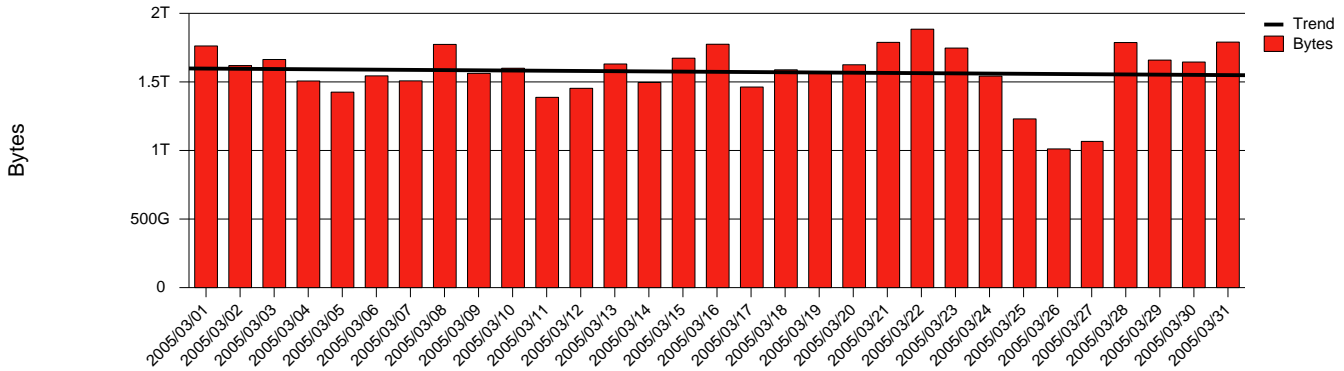

Sundsvall, MH - Monthly Health Report

Total Network Volume by Month

Total Network Volume by Week

Total Network Volume by Day

Situations to Watch

Rank	Element Name	Variable	Threshold	Monthly Average		Days to (from) Threshold
			Value	Actual	Predicted	
1	mh1-SRP(In)	Volume (Bandwidth %)	80.000	0.001	1.057	Increasing
2	mh2-SRP(Out)	Volume (Bandwidth %)	80.000	1.026	0.904	Increasing
3	mh1-SRP(In)	Errors (% Frames)	5.000	0.006	0.002	Increasing
4	mh2-SRP(In)	Errors (% Frames)	5.000	0.000	0.001	Increasing
5	mh1-SRP(Out)	Volume (Bandwidth %)	80.000	2.376	2.958	Decreasing
6	mh2-SRP(In)	Volume (Bandwidth %)	80.000	2.464	1.844	Decreasing