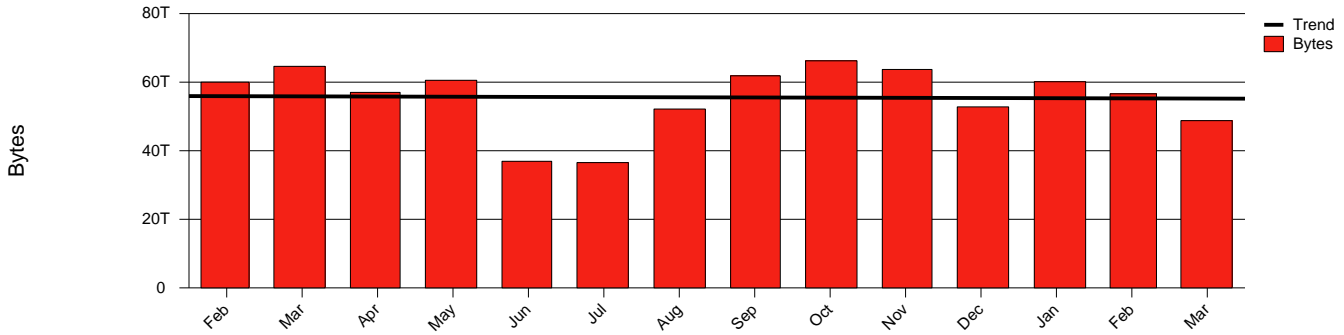

Sundsvall, MH - Monthly Health Report

Total Network Volume by Month

Total Network Volume by Week

Total Network Volume by Day

Situations to Watch

Rank	Element Name	Variable	Threshold	Monthly Average		Days to (from) Threshold
			Value	Actual	Predicted	
1	mh1-SRP(In)	Volume (Bandwidth %)	80.000	0.001	1.057	Increasing
2	mh2-SRP(Out)	Volume (Bandwidth %)	80.000	1.026	0.904	Increasing
3	mh1-SRP(In)	Errors (% Frames)	5.000	0.006	0.002	Increasing
4	mh2-SRP(In)	Errors (% Frames)	5.000	0.000	0.001	Increasing
5	mh1-SRP(Out)	Volume (Bandwidth %)	80.000	2.376	2.958	Decreasing
6	mh2-SRP(In)	Volume (Bandwidth %)	80.000	2.464	1.844	Decreasing