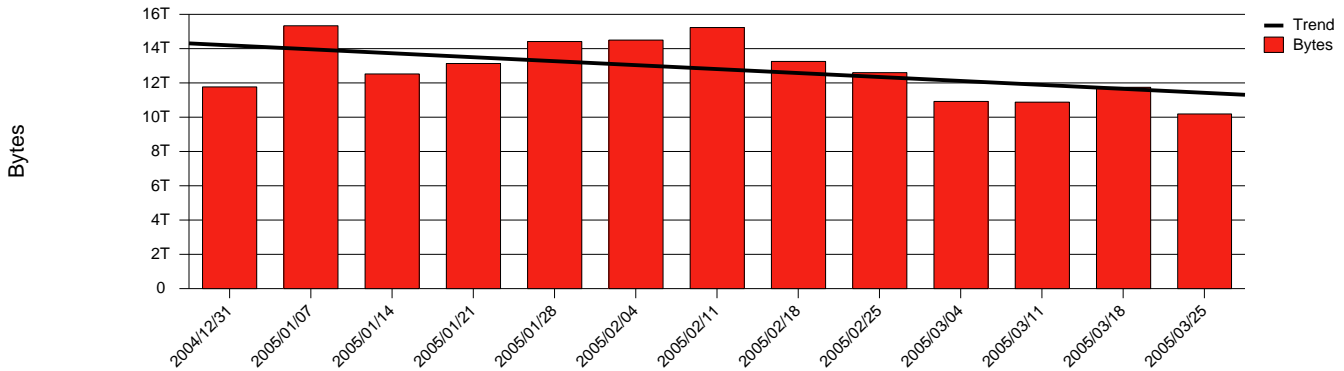

Sundsvall, MH - Monthly Health Report

Total Network Volume by Month

Total Network Volume by Week

Total Network Volume by Day

Situations to Watch

Rank	Element Name	Variable	Threshold	Monthly Average		Days to (from) Threshold
			Value	Actual	Predicted	
1	mh1-SRP(In)	Volume (Bandwidth %)	80.000	0.001	1.057	Increasing
2	mh2-SRP(Out)	Volume (Bandwidth %)	80.000	1.026	0.904	Increasing
3	mh1-SRP(In)	Errors (% Frames)	5.000	0.006	0.002	Increasing
4	mh2-SRP(In)	Errors (% Frames)	5.000	0.000	0.001	Increasing
5	mh1-SRP(Out)	Volume (Bandwidth %)	80.000	2.376	2.958	Decreasing
6	mh2-SRP(In)	Volume (Bandwidth %)	80.000	2.464	1.844	Decreasing