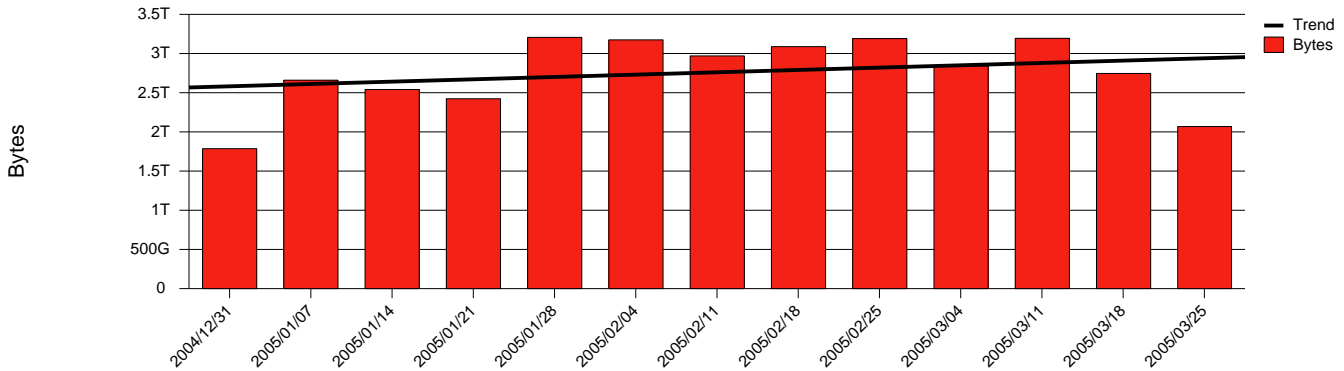

Stockholm, SU - Monthly Health Report

Total Network Volume by Month

Total Network Volume by Week

Total Network Volume by Day

Situations to Watch

Rank	Element Name	Variable	Threshold	Monthly Average		Days to (from) Threshold
			Value	Actual	Predicted	
1	su1-SRP(In)	Volume (Bandwidth %)	80.000	0.001	0.094	Increasing
2	su2-SRP(In)	Volume (Bandwidth %)	80.000	0.782	0.670	Increasing
3	su2-SRP(In)	Errors (% Frames)	5.000	0.000	0.000	Increasing
4	su1-SRP(In)	Errors (% Frames)	5.000	0.000	0.000	Decreasing
5	su1-SRP(Out)	Volume (Bandwidth %)	80.000	0.370	0.295	Decreasing
6	su2-SRP(Out)	Volume (Bandwidth %)	80.000	0.348	0.292	Decreasing