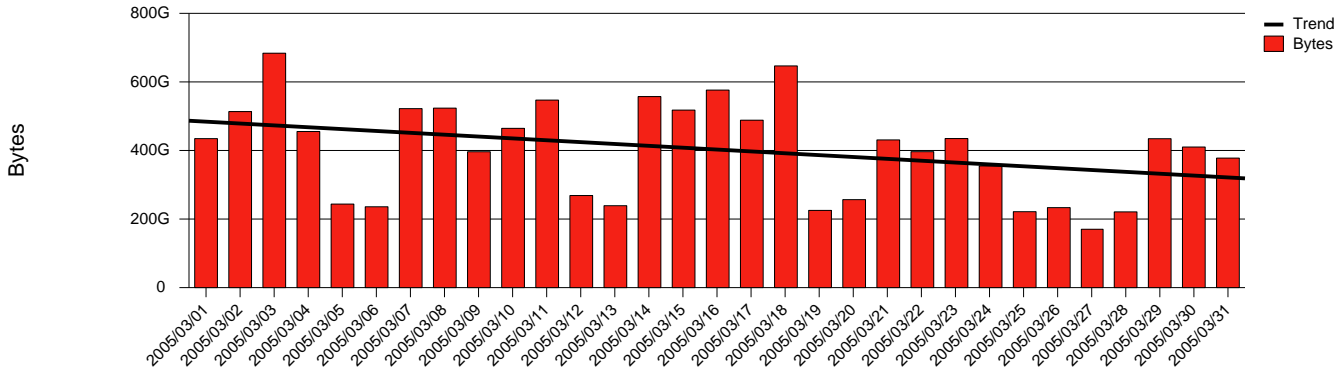

Stockholm, SU - Monthly Health Report

Total Network Volume by Month

Total Network Volume by Week

Total Network Volume by Day

Situations to Watch

Rank	Element Name	Variable	Threshold	Monthly Average		Days to (from) Threshold
			Value	Actual	Predicted	
1	su1-SRP(In)	Volume (Bandwidth %)	80.000	0.001	0.094	Increasing
2	su2-SRP(In)	Volume (Bandwidth %)	80.000	0.782	0.670	Increasing
3	su2-SRP(In)	Errors (% Frames)	5.000	0.000	0.000	Increasing
4	su1-SRP(In)	Errors (% Frames)	5.000	0.000	0.000	Decreasing
5	su1-SRP(Out)	Volume (Bandwidth %)	80.000	0.370	0.295	Decreasing
6	su2-SRP(Out)	Volume (Bandwidth %)	80.000	0.348	0.292	Decreasing