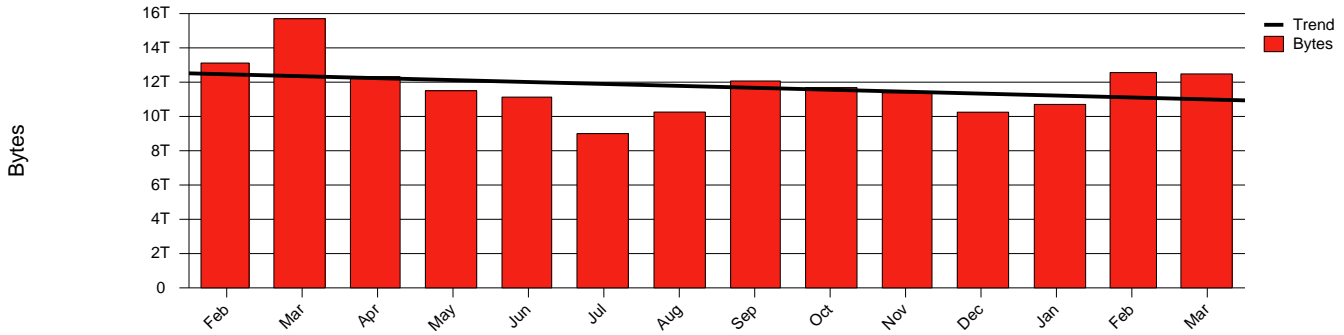

Stockholm, SU - Monthly Health Report

Total Network Volume by Month

Total Network Volume by Week

Total Network Volume by Day

Situations to Watch

Rank	Element Name	Variable	Threshold	Monthly Average		Days to (from) Threshold
			Value	Actual	Predicted	
1	su1-SRP(In)	Volume (Bandwidth %)	80.000	0.001	0.094	Increasing
2	su2-SRP(In)	Volume (Bandwidth %)	80.000	0.782	0.670	Increasing
3	su2-SRP(In)	Errors (% Frames)	5.000	0.000	0.000	Increasing
4	su1-SRP(In)	Errors (% Frames)	5.000	0.000	0.000	Decreasing
5	su1-SRP(Out)	Volume (Bandwidth %)	80.000	0.370	0.295	Decreasing
6	su2-SRP(Out)	Volume (Bandwidth %)	80.000	0.348	0.292	Decreasing