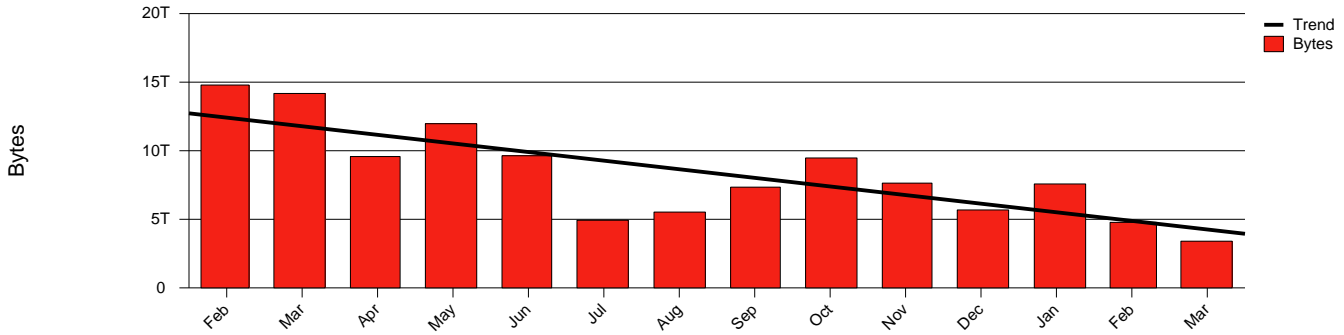

Stockholm, SH - Monthly Health Report

Total Network Volume by Month

Total Network Volume by Week

Total Network Volume by Day

Situations to Watch

Rank	Element Name	Variable	Threshold	Monthly Average		Days to (from) Threshold
			Value	Actual	Predicted	
1	sh1-SRP(Out)	Volume (Bandwidth %)	80.000	0.273	0.377	Increasing
2	sh1-SRP(In)	Volume (Bandwidth %)	80.000	0.092	0.105	Increasing
3	sh2-SRP(In)	Volume (Bandwidth %)	80.000	0.024	0.000	Decreasing
4	sh2-SRP(In)	Errors (% Frames)	5.000	0.001	0.000	Decreasing
5	sh2-SRP(Out)	Volume (Bandwidth %)	80.000	0.020	0.038	Decreasing
6	sh1-SRP(In)	Errors (% Frames)	5.000	0.000	0.000	Decreasing