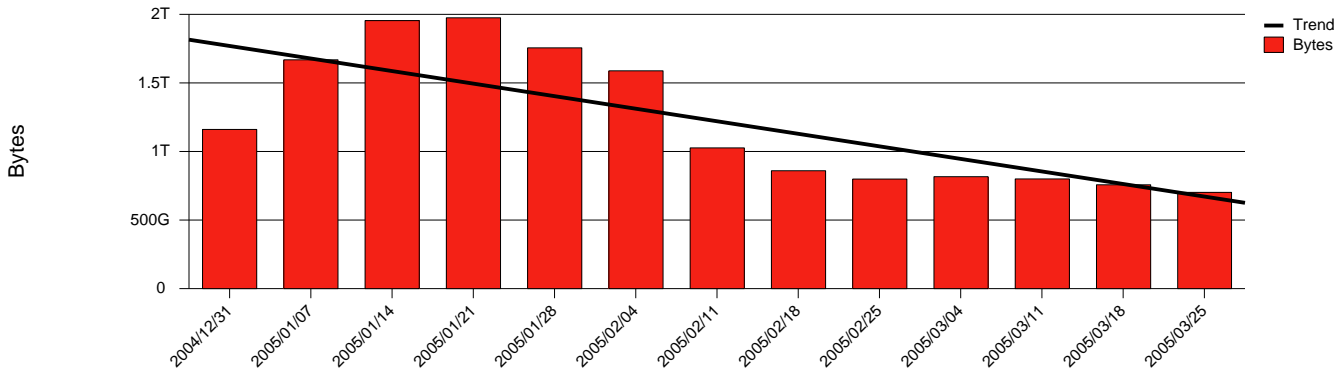

Stockholm, SH - Monthly Health Report

Total Network Volume by Month

Total Network Volume by Week

Total Network Volume by Day

Situations to Watch

Rank	Element Name	Variable	Threshold	Monthly Average		Days to (from) Threshold
			Value	Actual	Predicted	
1	sh1-SRP(Out)	Volume (Bandwidth %)	80.000	0.273	0.377	Increasing
2	sh1-SRP(In)	Volume (Bandwidth %)	80.000	0.092	0.105	Increasing
3	sh2-SRP(In)	Volume (Bandwidth %)	80.000	0.024	0.000	Decreasing
4	sh2-SRP(In)	Errors (% Frames)	5.000	0.001	0.000	Decreasing
5	sh2-SRP(Out)	Volume (Bandwidth %)	80.000	0.020	0.038	Decreasing
6	sh1-SRP(In)	Errors (% Frames)	5.000	0.000	0.000	Decreasing