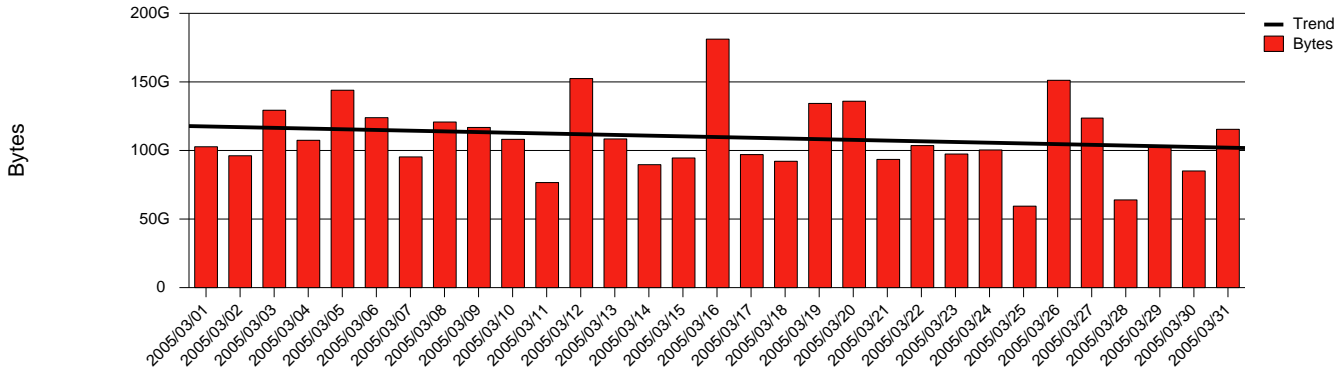

Stockholm, SH - Monthly Health Report

Total Network Volume by Month

Total Network Volume by Week

Total Network Volume by Day

Situations to Watch

Rank	Element Name	Variable	Threshold	Monthly Average		Days to (from) Threshold
			Value	Actual	Predicted	
1	sh1-SRP(Out)	Volume (Bandwidth %)	80.000	0.273	0.377	Increasing
2	sh1-SRP(In)	Volume (Bandwidth %)	80.000	0.092	0.105	Increasing
3	sh2-SRP(In)	Volume (Bandwidth %)	80.000	0.024	0.000	Decreasing
4	sh2-SRP(In)	Errors (% Frames)	5.000	0.001	0.000	Decreasing
5	sh2-SRP(Out)	Volume (Bandwidth %)	80.000	0.020	0.038	Decreasing
6	sh1-SRP(In)	Errors (% Frames)	5.000	0.000	0.000	Decreasing