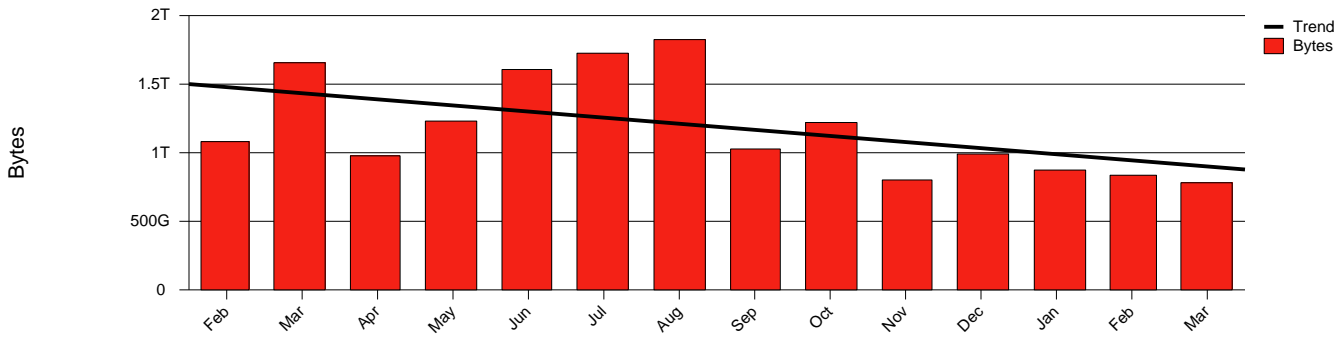

# Stockholm, LHS - Monthly Health Report

**Total Network Volume by Month**

**Total Network Volume by Week**

**Total Network Volume by Day**

**Situations to Watch**

Rank	Element Name	Variable	Threshold	Monthly Average		Days to (from)
			Value	Actual	Predicted	Threshold
1	lhs2-SRP(In)	Volume (Bandwidth %)	80.000	0.058	0.043	Increasing
2	lhs2-SRP(In)	Errors (% Frames)	5.000	0.000	0.000	Decreasing
3	lhs2-SRP(Out)	Volume (Bandwidth %)	80.000	0.001	0.001	Decreasing
4	lhs1-SRP(In)	Volume (Bandwidth %)	80.000	0.001	0.015	Decreasing
5	lhs1-SRP(In)	Errors (% Frames)	5.000	0.003	0.000	Decreasing
6	lhs1-SRP(Out)	Volume (Bandwidth %)	80.000	0.034	0.059	Decreasing