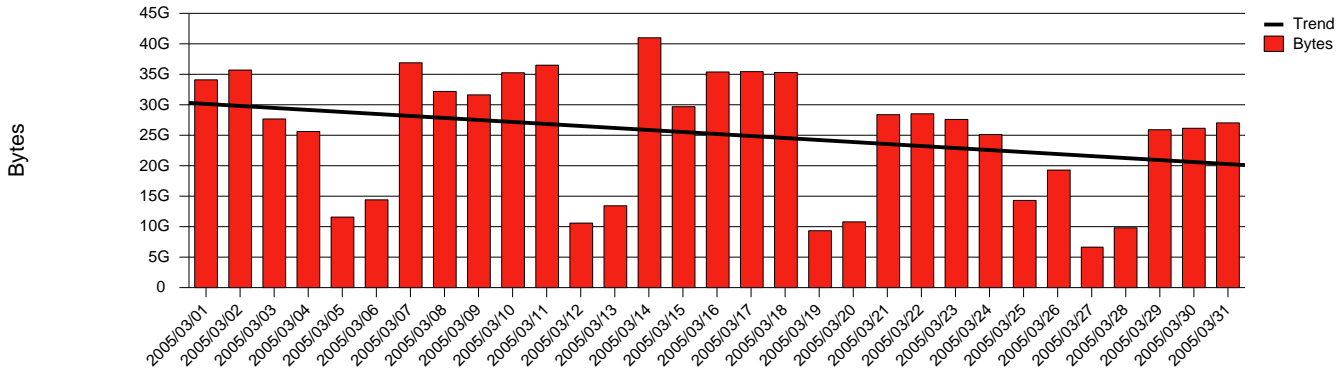

# Stockholm, LHS - Monthly Health Report

**Total Network Volume by Month**

**Total Network Volume by Week**

**Total Network Volume by Day**

**Situations to Watch**

Rank	Element Name	Variable	Threshold	Monthly Average		Days to (from)
			Value	Actual	Predicted	Threshold
1	lhs2-SRP(In)	Volume (Bandwidth %)	80.000	0.058	0.043	Increasing
2	lhs2-SRP(In)	Errors (% Frames)	5.000	0.000	0.000	Decreasing
3	lhs2-SRP(Out)	Volume (Bandwidth %)	80.000	0.001	0.001	Decreasing
4	lhs1-SRP(In)	Volume (Bandwidth %)	80.000	0.001	0.015	Decreasing
5	lhs1-SRP(In)	Errors (% Frames)	5.000	0.003	0.000	Decreasing
6	lhs1-SRP(Out)	Volume (Bandwidth %)	80.000	0.034	0.059	Decreasing