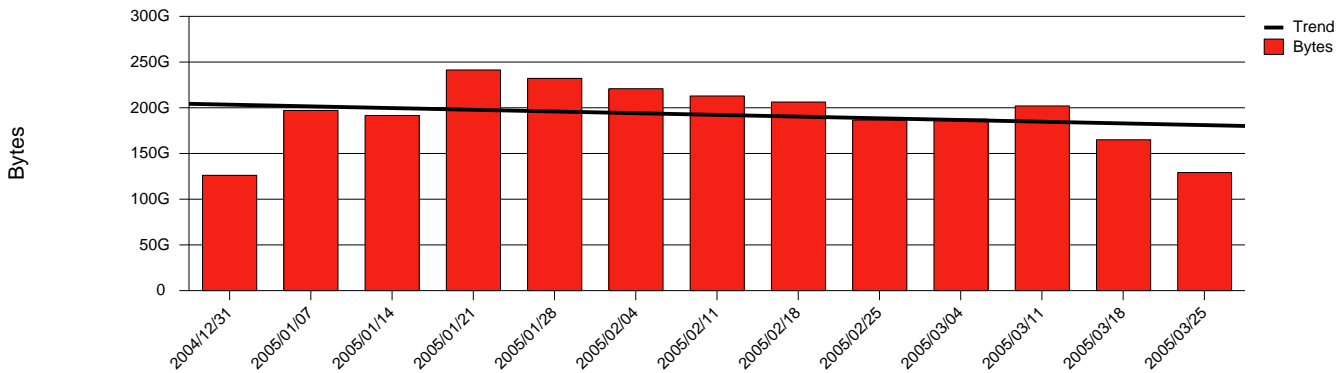

# Stockholm, LHS - Monthly Health Report

**Total Network Volume by Month**

**Total Network Volume by Week**

**Total Network Volume by Day**

**Situations to Watch**

Rank	Element Name	Variable	Threshold	Monthly Average		Days to (from)
			Value	Actual	Predicted	Threshold
1	lhs2-SRP(In)	Volume (Bandwidth %)	80.000	0.058	0.043	Increasing
2	lhs2-SRP(In)	Errors (% Frames)	5.000	0.000	0.000	Decreasing
3	lhs2-SRP(Out)	Volume (Bandwidth %)	80.000	0.001	0.001	Decreasing
4	lhs1-SRP(In)	Volume (Bandwidth %)	80.000	0.001	0.015	Decreasing
5	lhs1-SRP(In)	Errors (% Frames)	5.000	0.003	0.000	Decreasing
6	lhs1-SRP(Out)	Volume (Bandwidth %)	80.000	0.034	0.059	Decreasing