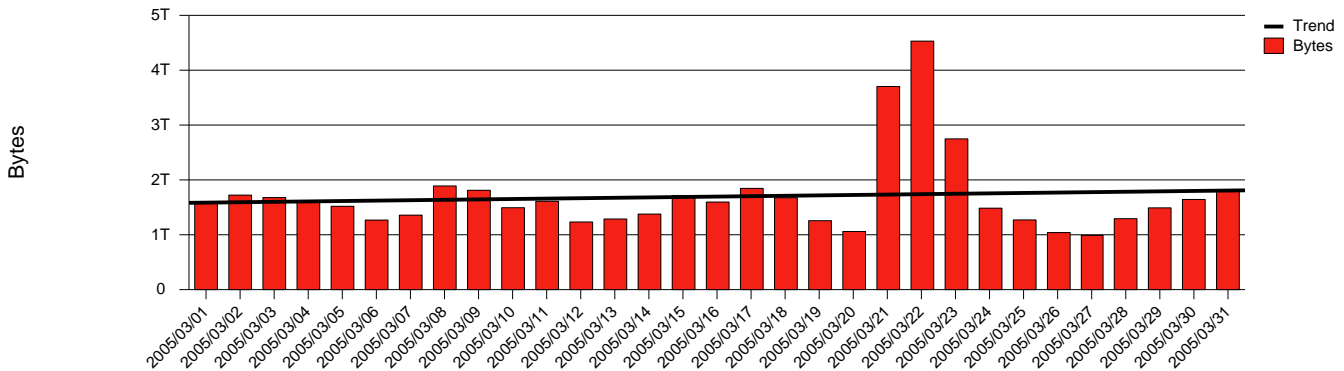

Stockholm, KTH - Monthly Health Report

Total Network Volume by Month

Total Network Volume by Week

Total Network Volume by Day

Situations to Watch

Rank	Element Name	Variable	Threshold	Monthly Average		Days to (from) Threshold
			Value	Actual	Predicted	
1	kth2-SRP(Out)	Volume (Bandwidth %)	80.000	1.856	1.662	Increasing
2	kth1-SRP(In)	Volume (Bandwidth %)	80.000	1.702	1.859	Increasing
3	kth2-SRP(In)	Volume (Bandwidth %)	80.000	1.610	1.342	Increasing
4	kth1-SRP(Out)	Volume (Bandwidth %)	80.000	1.157	1.239	Increasing
5	kth2-SRP(In)	Errors (% Frames)	5.000	0.000	0.000	Increasing
6	kth1-SRP(Out)	Discards (% Frames)	10.000	0.000	0.000	Increasing
7	kth1-SRP(In)	Errors (% Frames)	5.000	0.000	0.000	Decreasing