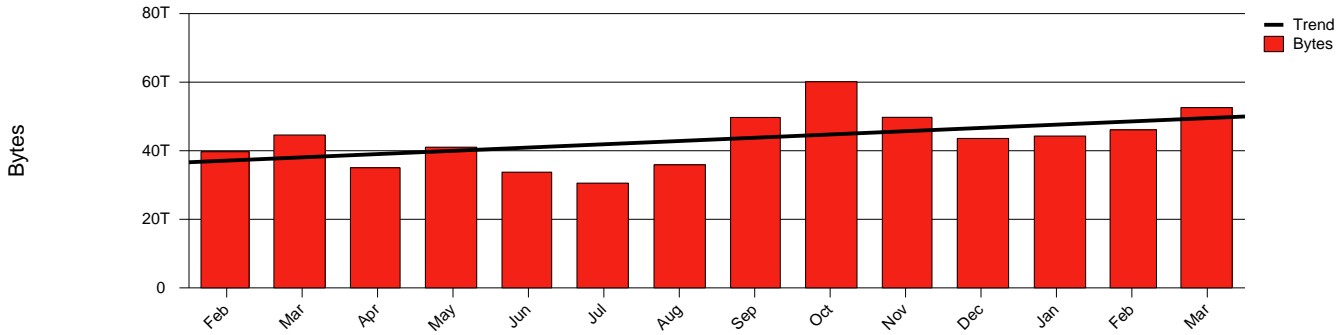

Stockholm, KTH - Monthly Health Report

Total Network Volume by Month

Total Network Volume by Week

Total Network Volume by Day

Situations to Watch

Rank	Element Name	Variable	Threshold	Monthly Average		Days to (from) Threshold
			Value	Actual	Predicted	
1	kth2-SRP(Out)	Volume (Bandwidth %)	80.000	1.856	1.662	Increasing
2	kth1-SRP(In)	Volume (Bandwidth %)	80.000	1.702	1.859	Increasing
3	kth2-SRP(In)	Volume (Bandwidth %)	80.000	1.610	1.342	Increasing
4	kth1-SRP(Out)	Volume (Bandwidth %)	80.000	1.157	1.239	Increasing
5	kth2-SRP(In)	Errors (% Frames)	5.000	0.000	0.000	Increasing
6	kth1-SRP(Out)	Discards (% Frames)	10.000	0.000	0.000	Increasing
7	kth1-SRP(In)	Errors (% Frames)	5.000	0.000	0.000	Decreasing