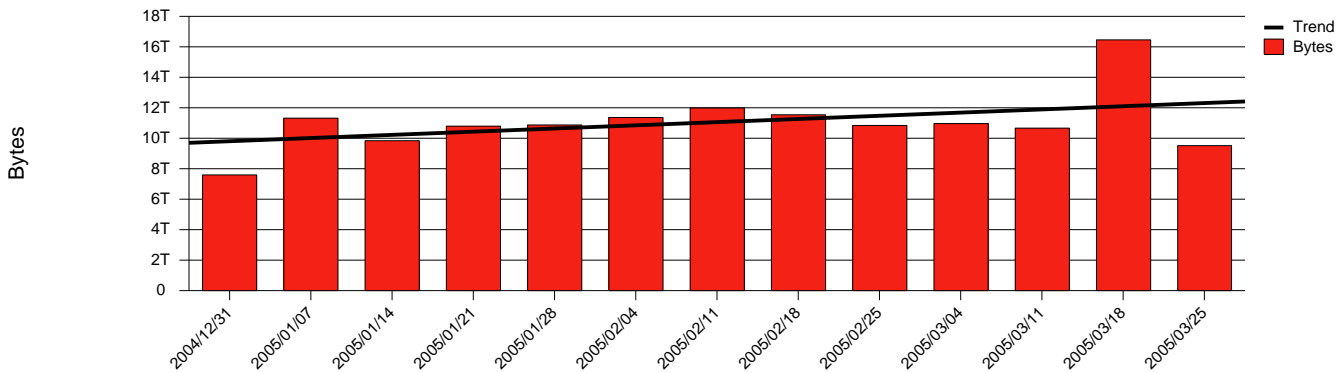

Stockholm, KTH - Monthly Health Report

Total Network Volume by Month

Total Network Volume by Week

Total Network Volume by Day

Situations to Watch

Rank	Element Name	Variable	Threshold	Monthly Average		Days to (from) Threshold
			Value	Actual	Predicted	
1	kth2-SRP(Out)	Volume (Bandwidth %)	80.000	1.856	1.662	Increasing
2	kth1-SRP(In)	Volume (Bandwidth %)	80.000	1.702	1.859	Increasing
3	kth2-SRP(In)	Volume (Bandwidth %)	80.000	1.610	1.342	Increasing
4	kth1-SRP(Out)	Volume (Bandwidth %)	80.000	1.157	1.239	Increasing
5	kth2-SRP(In)	Errors (% Frames)	5.000	0.000	0.000	Increasing
6	kth1-SRP(Out)	Discards (% Frames)	10.000	0.000	0.000	Increasing
7	kth1-SRP(In)	Errors (% Frames)	5.000	0.000	0.000	Decreasing