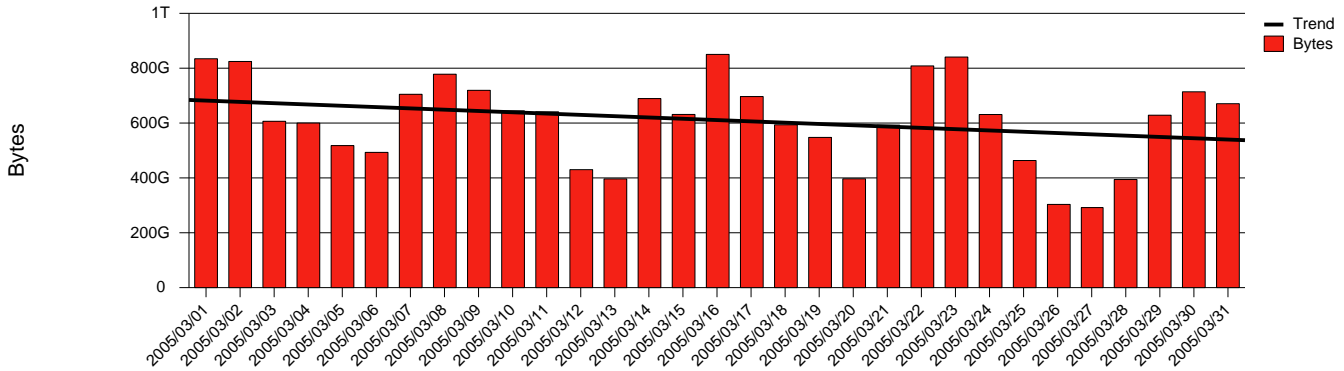

Stockholm, KI - Monthly Health Report

Total Network Volume by Month

Total Network Volume by Week

Total Network Volume by Day

Situations to Watch

Rank	Element Name	Variable	Threshold	Monthly Average		Days to (from)
			Value	Actual	Predicted	Threshold
1	ki2-SRP(Out)	Volume (Bandwidth %)	80.000	0.027	0.689	Increasing
2	ki2-SRP(In)	Volume (Bandwidth %)	80.000	0.205	0.420	Increasing
3	ki2-SRP(In)	Errors (% Frames)	5.000	0.000	0.000	Increasing
4	ki1-SRP(In)	Volume (Bandwidth %)	80.000	0.788	0.543	Decreasing
5	ki1-SRP(In)	Errors (% Frames)	5.000	0.000	0.000	Decreasing
6	ki1-SRP(Out)	Volume (Bandwidth %)	80.000	1.259	0.781	Decreasing