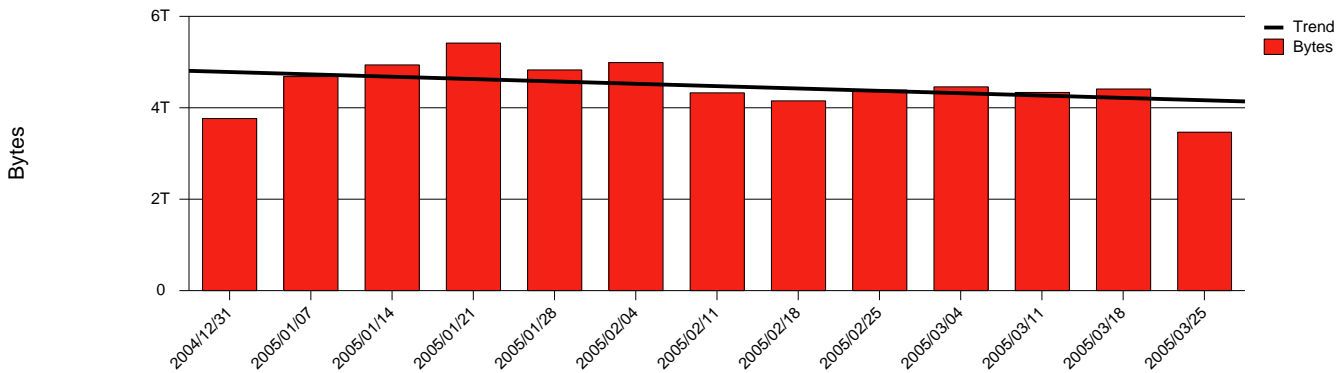

Stockholm, KI - Monthly Health Report

Total Network Volume by Month

Total Network Volume by Week

Total Network Volume by Day

Situations to Watch

Rank	Element Name	Variable	Threshold	Monthly Average		Days to (from)
			Value	Actual	Predicted	Threshold
1	ki2-SRP(Out)	Volume (Bandwidth %)	80.000	0.027	0.689	Increasing
2	ki2-SRP(In)	Volume (Bandwidth %)	80.000	0.205	0.420	Increasing
3	ki2-SRP(In)	Errors (% Frames)	5.000	0.000	0.000	Increasing
4	ki1-SRP(In)	Volume (Bandwidth %)	80.000	0.788	0.543	Decreasing
5	ki1-SRP(In)	Errors (% Frames)	5.000	0.000	0.000	Decreasing
6	ki1-SRP(Out)	Volume (Bandwidth %)	80.000	1.259	0.781	Decreasing