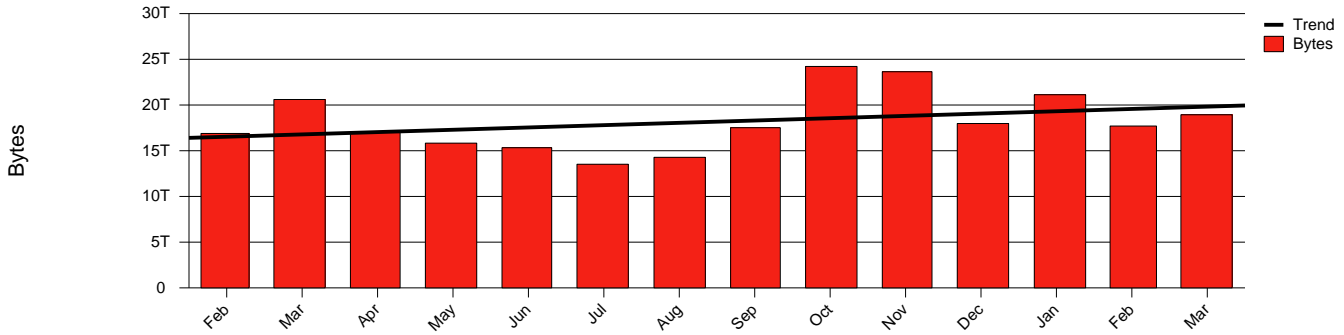

Stockholm, KI - Monthly Health Report

Total Network Volume by Month

Total Network Volume by Week

Total Network Volume by Day

Situations to Watch

Rank	Element Name	Variable	Threshold	Monthly Average		Days to (from)
			Value	Actual	Predicted	Threshold
1	ki2-SRP(Out)	Volume (Bandwidth %)	80.000	0.027	0.689	Increasing
2	ki2-SRP(In)	Volume (Bandwidth %)	80.000	0.205	0.420	Increasing
3	ki2-SRP(In)	Errors (% Frames)	5.000	0.000	0.000	Increasing
4	ki1-SRP(In)	Volume (Bandwidth %)	80.000	0.788	0.543	Decreasing
5	ki1-SRP(In)	Errors (% Frames)	5.000	0.000	0.000	Decreasing
6	ki1-SRP(Out)	Volume (Bandwidth %)	80.000	1.259	0.781	Decreasing