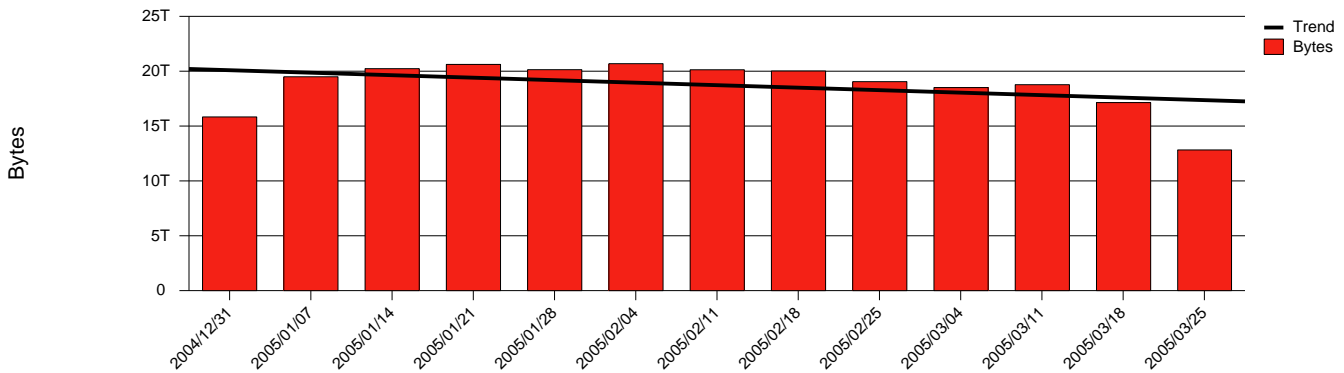

# Örebro, ORU - Monthly Health Report

**Total Network Volume by Month**

**Total Network Volume by Week**

**Total Network Volume by Day**

**Situations to Watch**

Rank	Element Name	Variable	Threshold	Monthly Average		Days to (from) Threshold
			Value	Actual	Predicted	
1	oru1-SRP(Out)	Volume (Bandwidth %)	80.000	5.780	6.889	Increasing
2	oru1-SRP(In)	Volume (Bandwidth %)	80.000	3.366	3.730	Increasing
3	oru1-SRP(In)	Errors (% Frames)	5.000	0.000	0.001	Decreasing
4	oru2-SRP(In)	Volume (Bandwidth %)	80.000	0.000	0.096	Decreasing
5	oru2-SRP(Out)	Volume (Bandwidth %)	80.000	0.001	0.000	Decreasing