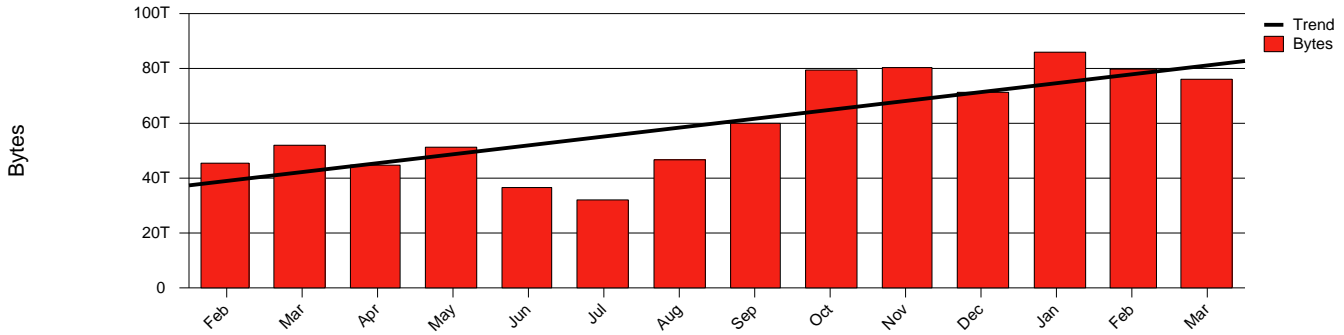

# Örebro, ORU - Monthly Health Report

**Total Network Volume by Month**

**Total Network Volume by Week**

**Total Network Volume by Day**

**Situations to Watch**

Rank	Element Name	Variable	Threshold	Monthly Average		Days to (from) Threshold
			Value	Actual	Predicted	
1	oru1-SRP(Out)	Volume (Bandwidth %)	80.000	5.780	6.889	Increasing
2	oru1-SRP(In)	Volume (Bandwidth %)	80.000	3.366	3.730	Increasing
3	oru1-SRP(In)	Errors (% Frames)	5.000	0.000	0.001	Decreasing
4	oru2-SRP(In)	Volume (Bandwidth %)	80.000	0.000	0.096	Decreasing
5	oru2-SRP(Out)	Volume (Bandwidth %)	80.000	0.001	0.000	Decreasing