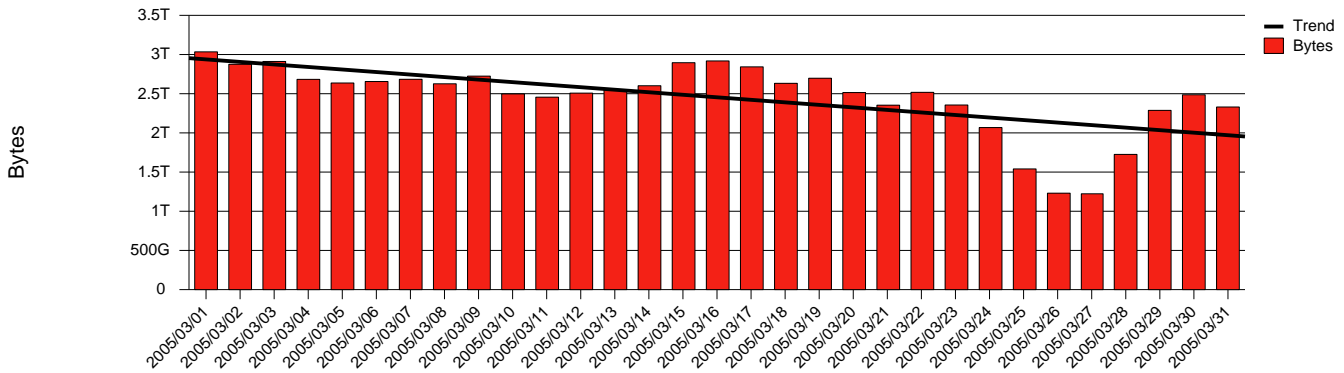

# Örebro, ORU - Monthly Health Report

**Total Network Volume by Month**

**Total Network Volume by Week**

**Total Network Volume by Day**

**Situations to Watch**

Rank	Element Name	Variable	Threshold	Monthly Average		Days to (from) Threshold
			Value	Actual	Predicted	
1	oru1-SRP(Out)	Volume (Bandwidth %)	80.000	5.780	6.889	Increasing
2	oru1-SRP(In)	Volume (Bandwidth %)	80.000	3.366	3.730	Increasing
3	oru1-SRP(In)	Errors (% Frames)	5.000	0.000	0.001	Decreasing
4	oru2-SRP(In)	Volume (Bandwidth %)	80.000	0.000	0.096	Decreasing
5	oru2-SRP(Out)	Volume (Bandwidth %)	80.000	0.001	0.000	Decreasing