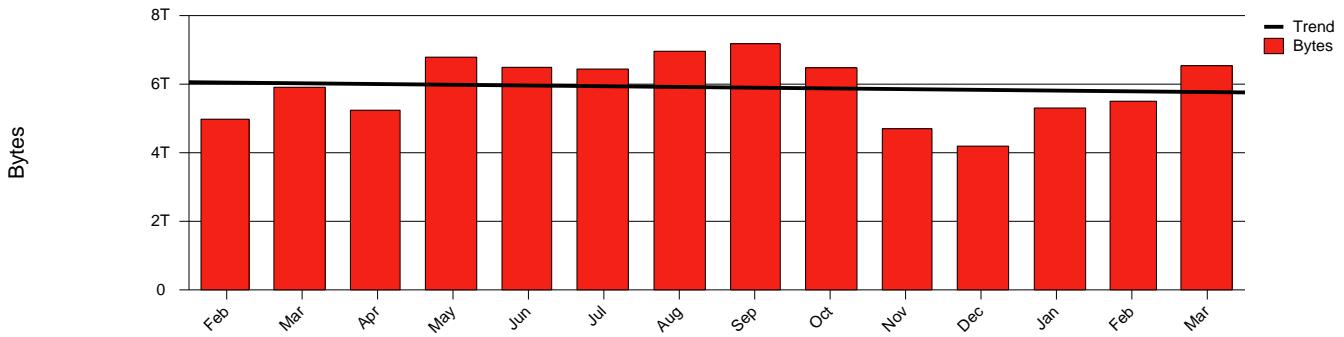

Malmö, MAH - Monthly Health Report

Total Network Volume by Month

Total Network Volume by Week

Total Network Volume by Day

Situations to Watch

Rank	Element Name	Variable	Threshold	Monthly Average		Days to (from) Threshold
			Value	Actual	Predicted	
1	mah2-SRP(Out)	Volume (Bandwidth %)	80.000	0.379	0.395	Increasing
2	mah1-SRP(In)	Volume (Bandwidth %)	80.000	0.327	0.271	Increasing
3	mah1-SRP(In)	Errors (% Frames)	5.000	0.000	0.000	Decreasing
4	mah1-SRP(Out)	Volume (Bandwidth %)	80.000	0.071	0.050	Decreasing
5	mah2-SRP(In)	Volume (Bandwidth %)	80.000	0.009	0.008	Decreasing
6	mah2-SRP(In)	Errors (% Frames)	5.000	0.000	0.410	Decreasing