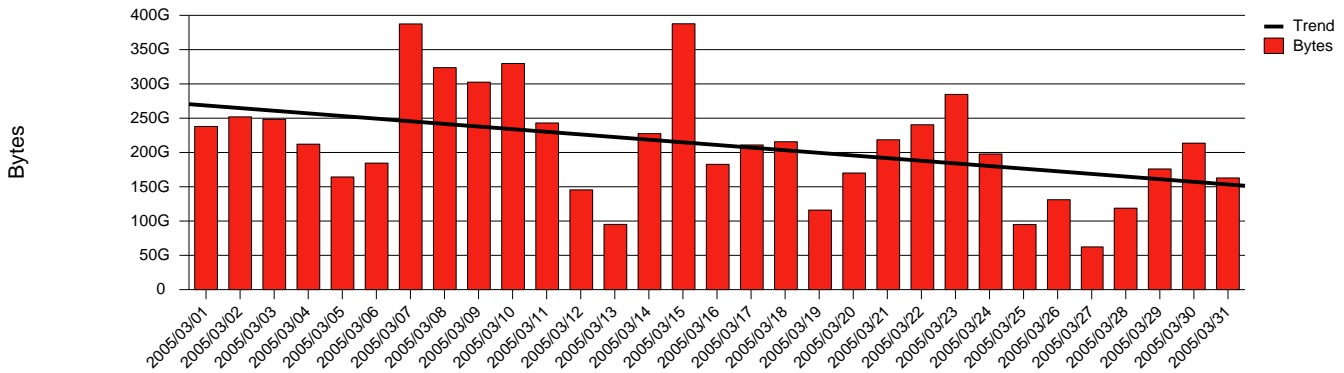

Malmö, MAH - Monthly Health Report

Total Network Volume by Month

Total Network Volume by Week

Total Network Volume by Day

Situations to Watch

Rank	Element Name	Variable	Threshold	Monthly Average		Days to (from) Threshold
			Value	Actual	Predicted	
1	mah2-SRP(Out)	Volume (Bandwidth %)	80.000	0.379	0.395	Increasing
2	mah1-SRP(In)	Volume (Bandwidth %)	80.000	0.327	0.271	Increasing
3	mah1-SRP(In)	Errors (% Frames)	5.000	0.000	0.000	Decreasing
4	mah1-SRP(Out)	Volume (Bandwidth %)	80.000	0.071	0.050	Decreasing
5	mah2-SRP(In)	Volume (Bandwidth %)	80.000	0.009	0.008	Decreasing
6	mah2-SRP(In)	Errors (% Frames)	5.000	0.000	0.410	Decreasing