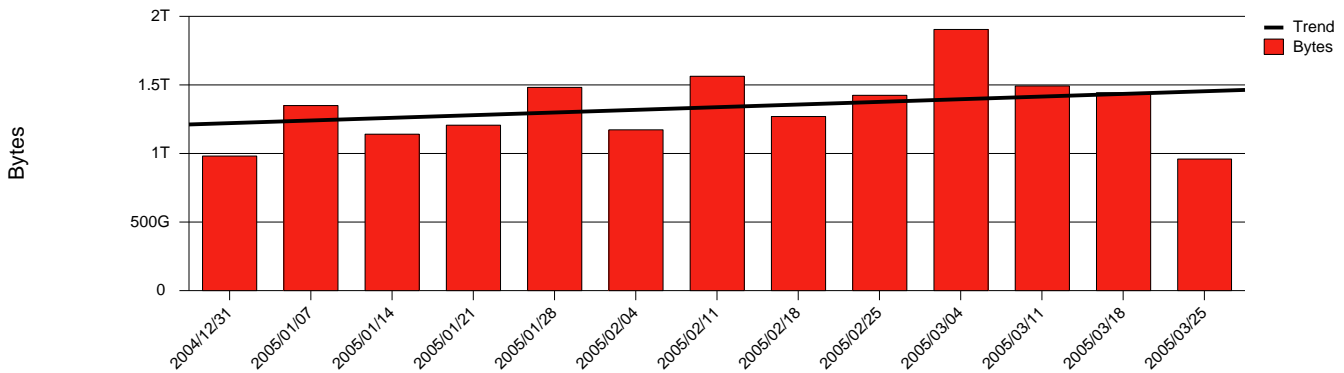

Malmö, MAH - Monthly Health Report

Total Network Volume by Month

Total Network Volume by Week

Total Network Volume by Day

Situations to Watch

Rank	Element Name	Variable	Threshold	Monthly Average		Days to (from) Threshold
			Value	Actual	Predicted	
1	mah2-SRP(Out)	Volume (Bandwidth %)	80.000	0.379	0.395	Increasing
2	mah1-SRP(In)	Volume (Bandwidth %)	80.000	0.327	0.271	Increasing
3	mah1-SRP(In)	Errors (% Frames)	5.000	0.000	0.000	Decreasing
4	mah1-SRP(Out)	Volume (Bandwidth %)	80.000	0.071	0.050	Decreasing
5	mah2-SRP(In)	Volume (Bandwidth %)	80.000	0.009	0.008	Decreasing
6	mah2-SRP(In)	Errors (% Frames)	5.000	0.000	0.410	Decreasing