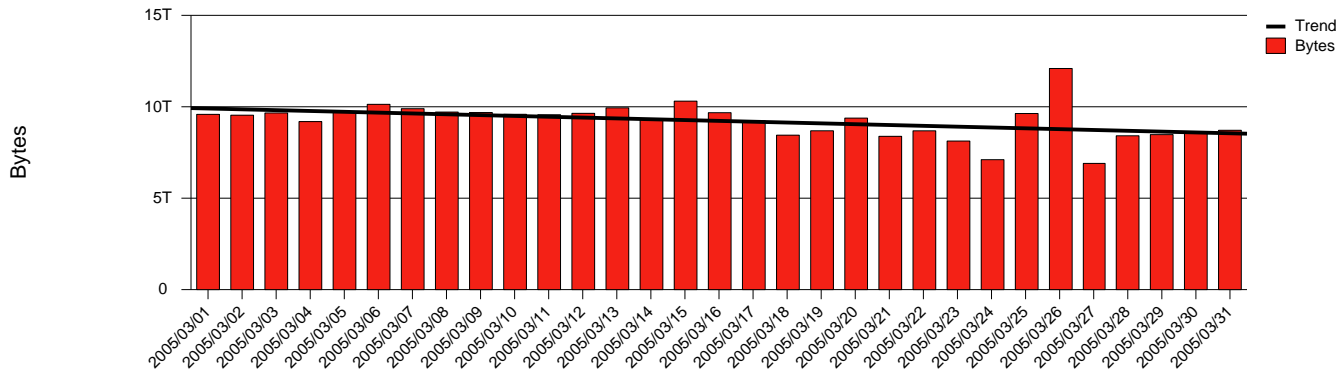

Luleå, LTU - Monthly Health Report

Total Network Volume by Month

Total Network Volume by Week

Total Network Volume by Day

Situations to Watch

Rank	Element Name	Variable	Threshold	Monthly Average		Days to (from)
			Value	Actual	Predicted	Threshold
1	ltu1-SRP(Out)	Volume (Bandwidth %)	80.000	18.392	19.764	Increasing
2	ltu1-SRP(In)	Volume (Bandwidth %)	80.000	14.239	14.066	Increasing
3	ltu2-SRP(In)	Volume (Bandwidth %)	80.000	1.343	0.832	Increasing
4	ltu2-SRP(Out)	Volume (Bandwidth %)	80.000	0.422	0.482	Increasing
5	ltu2-SRP(In)	Errors (% Frames)	5.000	0.000	0.000	Increasing
6	ltu1-SRP(In)	Discards (% Frames)	10.000	0.000	0.000	Increasing
7	ltu1-SRP(In)	Errors (% Frames)	5.000	0.000	0.000	Decreasing