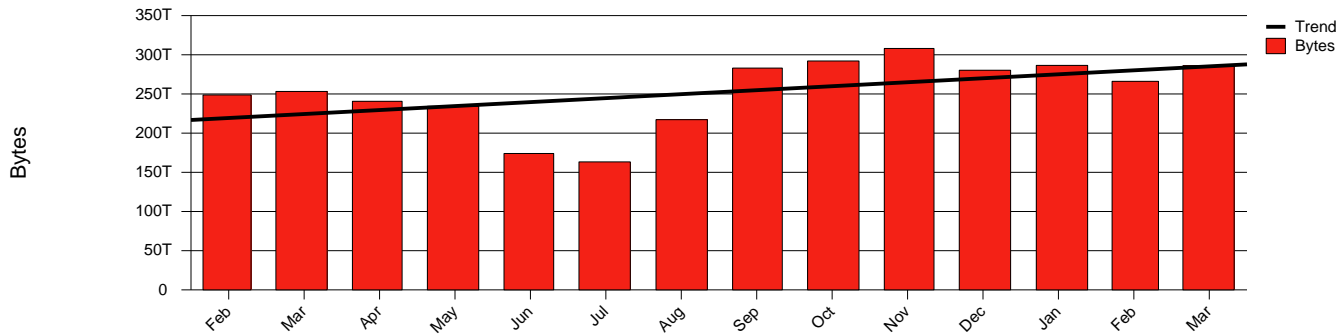

Luleå, LTU - Monthly Health Report

Total Network Volume by Month

Total Network Volume by Week

Total Network Volume by Day

Situations to Watch

Rank	Element Name	Variable	Threshold	Monthly Average		Days to (from)
			Value	Actual	Predicted	Threshold
1	ltu1-SRP(Out)	Volume (Bandwidth %)	80.000	18.392	19.764	Increasing
2	ltu1-SRP(In)	Volume (Bandwidth %)	80.000	14.239	14.066	Increasing
3	ltu2-SRP(In)	Volume (Bandwidth %)	80.000	1.343	0.832	Increasing
4	ltu2-SRP(Out)	Volume (Bandwidth %)	80.000	0.422	0.482	Increasing
5	ltu2-SRP(In)	Errors (% Frames)	5.000	0.000	0.000	Increasing
6	ltu1-SRP(In)	Discards (% Frames)	10.000	0.000	0.000	Increasing
7	ltu1-SRP(In)	Errors (% Frames)	5.000	0.000	0.000	Decreasing