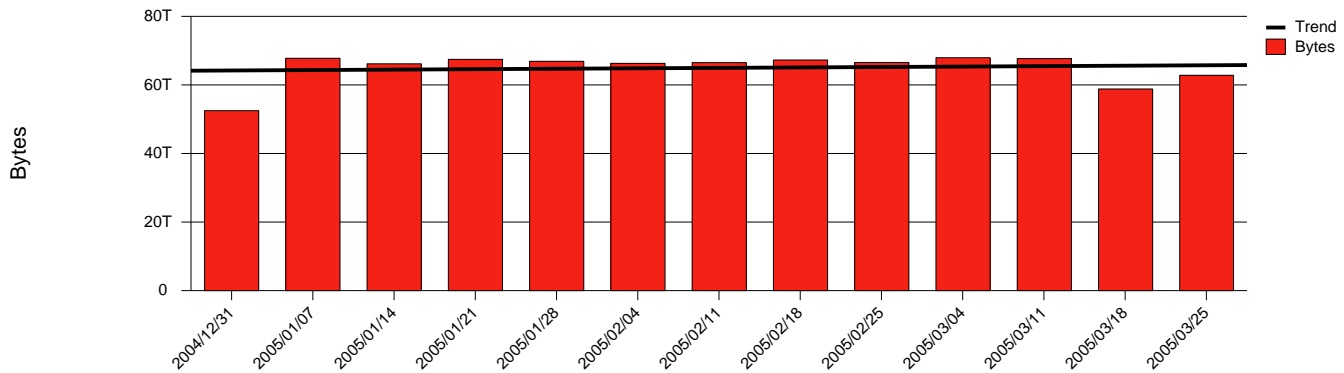

Luleå, LTU - Monthly Health Report

Total Network Volume by Month

Total Network Volume by Week

Total Network Volume by Day

Situations to Watch

Rank	Element Name	Variable	Threshold	Monthly Average		Days to (from)
			Value	Actual	Predicted	Threshold
1	ltu1-SRP(Out)	Volume (Bandwidth %)	80.000	18.392	19.764	Increasing
2	ltu1-SRP(In)	Volume (Bandwidth %)	80.000	14.239	14.066	Increasing
3	ltu2-SRP(In)	Volume (Bandwidth %)	80.000	1.343	0.832	Increasing
4	ltu2-SRP(Out)	Volume (Bandwidth %)	80.000	0.422	0.482	Increasing
5	ltu2-SRP(In)	Errors (% Frames)	5.000	0.000	0.000	Increasing
6	ltu1-SRP(In)	Discards (% Frames)	10.000	0.000	0.000	Increasing
7	ltu1-SRP(In)	Errors (% Frames)	5.000	0.000	0.000	Decreasing