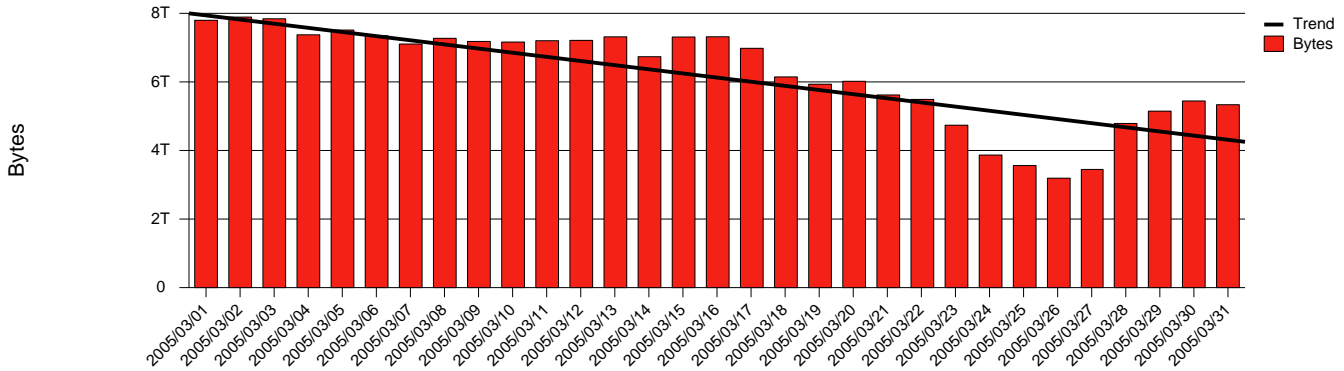

Total Network Volume by Month

Total Network Volume by Week

Total Network Volume by Day

Situations to Watch

Rank	Element Name	Variable	Threshold	Monthly Average		Days to (from)
			Value	Actual	Predicted	Threshold
1	liu2-SRP(Out)	Volume (Bandwidth %)	80.000	14.043	15.812	Increasing
2	liu2-SRP(In)	Volume (Bandwidth %)	80.000	9.198	10.822	Increasing
3	liu2-SRP(In)	Errors (% Frames)	5.000	0.000	0.000	Increasing
4	liu2-SRP(Out)	Discards (% Frames)	10.000	0.000	0.000	Increasing
5	liu1-SRP(In)	Discards (% Frames)	10.000	0.000	0.000	Increasing
6	liu1-SRP(In)	Volume (Bandwidth %)	80.000	0.001	0.066	Decreasing
7	liu1-SRP(Out)	Volume (Bandwidth %)	80.000	0.001	0.172	Decreasing