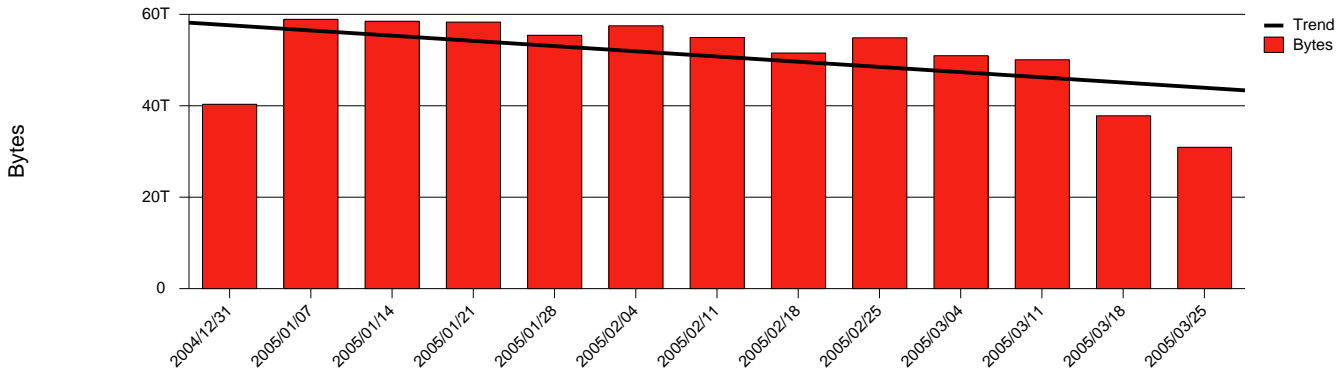

Total Network Volume by Month

Total Network Volume by Week

Total Network Volume by Day

Situations to Watch

Rank	Element Name	Variable	Threshold	Monthly Average		Days to (from)
			Value	Actual	Predicted	Threshold
1	liu2-SRP(Out)	Volume (Bandwidth %)	80.000	14.043	15.812	Increasing
2	liu2-SRP(In)	Volume (Bandwidth %)	80.000	9.198	10.822	Increasing
3	liu2-SRP(In)	Errors (% Frames)	5.000	0.000	0.000	Increasing
4	liu2-SRP(Out)	Discards (% Frames)	10.000	0.000	0.000	Increasing
5	liu1-SRP(In)	Discards (% Frames)	10.000	0.000	0.000	Increasing
6	liu1-SRP(In)	Volume (Bandwidth %)	80.000	0.001	0.066	Decreasing
7	liu1-SRP(Out)	Volume (Bandwidth %)	80.000	0.001	0.172	Decreasing