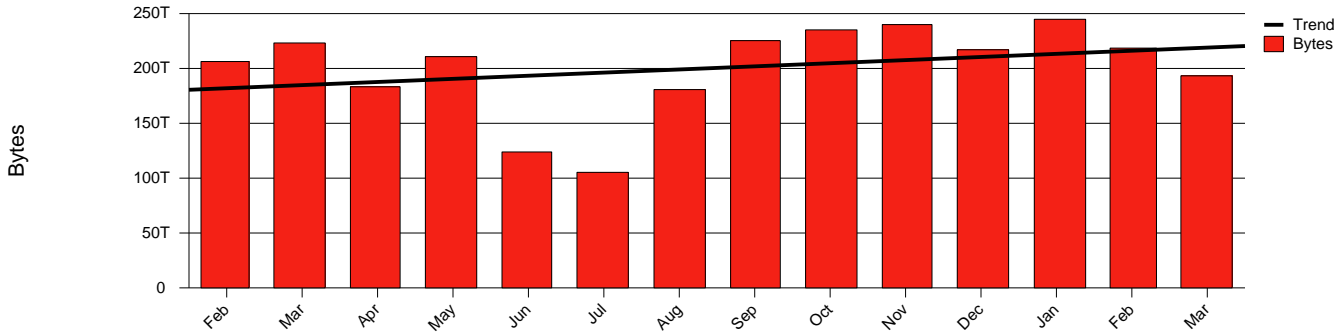

Total Network Volume by Month

Total Network Volume by Week

Total Network Volume by Day

Situations to Watch

Rank	Element Name	Variable	Threshold	Monthly Average		Days to (from)
			Value	Actual	Predicted	Threshold
1	liu2-SRP(Out)	Volume (Bandwidth %)	80.000	14.043	15.812	Increasing
2	liu2-SRP(In)	Volume (Bandwidth %)	80.000	9.198	10.822	Increasing
3	liu2-SRP(In)	Errors (% Frames)	5.000	0.000	0.000	Increasing
4	liu2-SRP(Out)	Discards (% Frames)	10.000	0.000	0.000	Increasing
5	liu1-SRP(In)	Discards (% Frames)	10.000	0.000	0.000	Increasing
6	liu1-SRP(In)	Volume (Bandwidth %)	80.000	0.001	0.066	Decreasing
7	liu1-SRP(Out)	Volume (Bandwidth %)	80.000	0.001	0.172	Decreasing