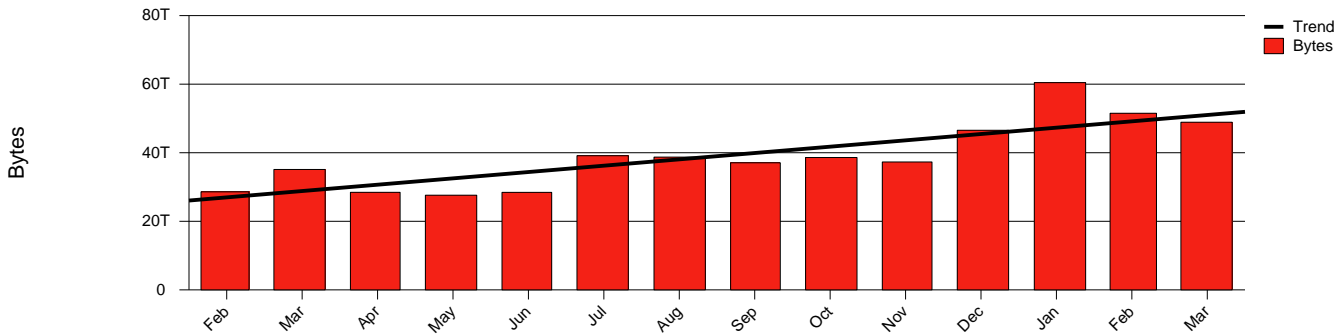

Kristianstad, HKR - Monthly Health Report

Total Network Volume by Month

Total Network Volume by Week

Total Network Volume by Day

Situations to Watch

Rank	Element Name	Variable	Threshold	Monthly Average		Days to (from) Threshold
			Value	Actual	Predicted	
1	hkr2-SRP(In)	Errors (% Frames)	5.000	0.000	0.130	Increasing
2	hkr2-SRP(In)	Volume (Bandwidth %)	80.000	0.965	0.934	Increasing
3	hkr2-SRP(Out)	Volume (Bandwidth %)	80.000	0.971	0.884	Increasing
4	hkr1-SRP(Out)	Volume (Bandwidth %)	80.000	2.760	3.287	Increasing
5	hkr1-SRP(In)	Volume (Bandwidth %)	80.000	1.186	1.224	Increasing
6	hkr1-SRP(In)	Errors (% Frames)	5.000	0.000	0.000	Increasing