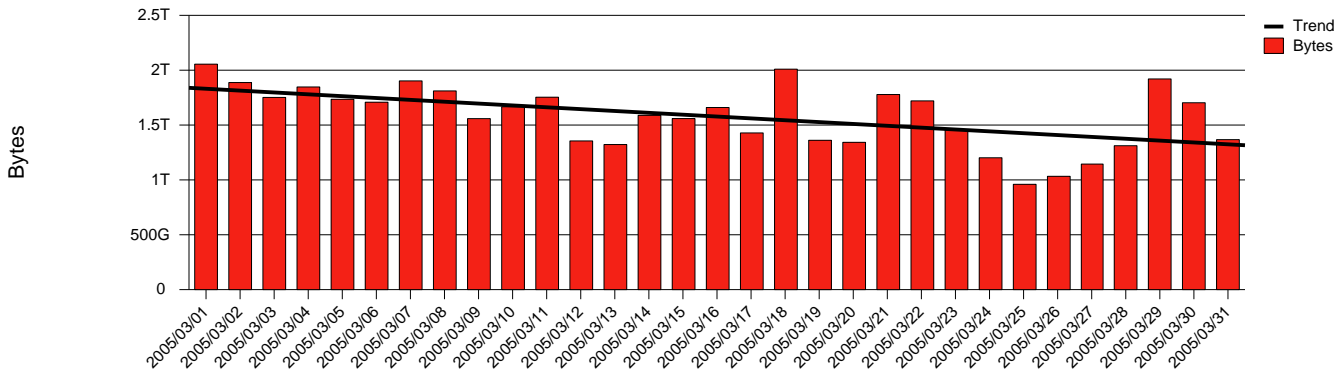

Kristianstad, HKR - Monthly Health Report

Total Network Volume by Month

Total Network Volume by Week

Total Network Volume by Day

Situations to Watch

Rank	Element Name	Variable	Threshold	Monthly Average		Days to (from) Threshold
			Value	Actual	Predicted	
1	hkr2-SRP(In)	Errors (% Frames)	5.000	0.000	0.130	Increasing
2	hkr2-SRP(In)	Volume (Bandwidth %)	80.000	0.965	0.934	Increasing
3	hkr2-SRP(Out)	Volume (Bandwidth %)	80.000	0.971	0.884	Increasing
4	hkr1-SRP(Out)	Volume (Bandwidth %)	80.000	2.760	3.287	Increasing
5	hkr1-SRP(In)	Volume (Bandwidth %)	80.000	1.186	1.224	Increasing
6	hkr1-SRP(In)	Errors (% Frames)	5.000	0.000	0.000	Increasing