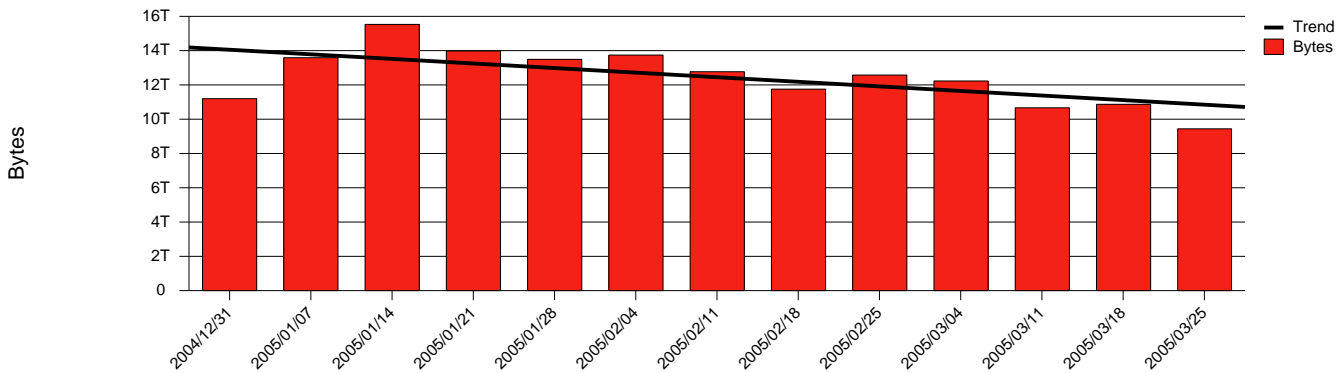

Kristianstad, HKR - Monthly Health Report

Total Network Volume by Month

Total Network Volume by Week

Total Network Volume by Day

Situations to Watch

Rank	Element Name	Variable	Threshold	Monthly Average		Days to (from) Threshold
			Value	Actual	Predicted	
1	hkr2-SRP(In)	Errors (% Frames)	5.000	0.000	0.130	Increasing
2	hkr2-SRP(In)	Volume (Bandwidth %)	80.000	0.965	0.934	Increasing
3	hkr2-SRP(Out)	Volume (Bandwidth %)	80.000	0.971	0.884	Increasing
4	hkr1-SRP(Out)	Volume (Bandwidth %)	80.000	2.760	3.287	Increasing
5	hkr1-SRP(In)	Volume (Bandwidth %)	80.000	1.186	1.224	Increasing
6	hkr1-SRP(In)	Errors (% Frames)	5.000	0.000	0.000	Increasing