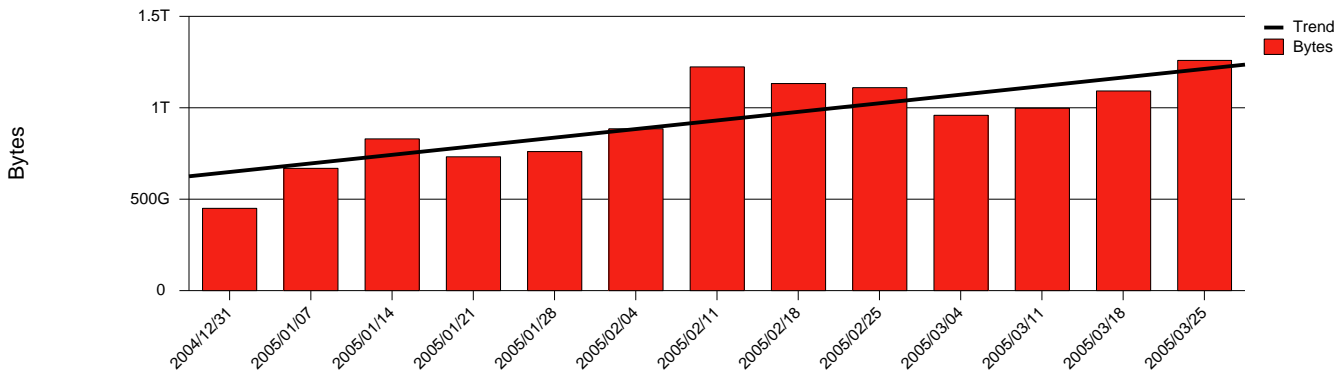

Kiruna, IRF - Monthly Health Report

Total Network Volume by Month

Total Network Volume by Week

Total Network Volume by Day

Situations to Watch

Rank	Element Name	Variable	Threshold	Monthly Average		Days to (from) Threshold
			Value	Actual	Predicted	
1	irf2-SRP(In)	Errors (% Frames)	5.000	0.002	0.339	Increasing
2	irf1-SRP(Out)	Volume (Bandwidth %)	80.000	0.318	0.421	Increasing
3	irf1-SRP(In)	Volume (Bandwidth %)	80.000	0.263	0.248	Increasing
4	irf2-SRP(In)	Volume (Bandwidth %)	80.000	0.001	0.000	Decreasing
5	irf2-SRP(Out)	Volume (Bandwidth %)	80.000	0.000	0.000	Decreasing