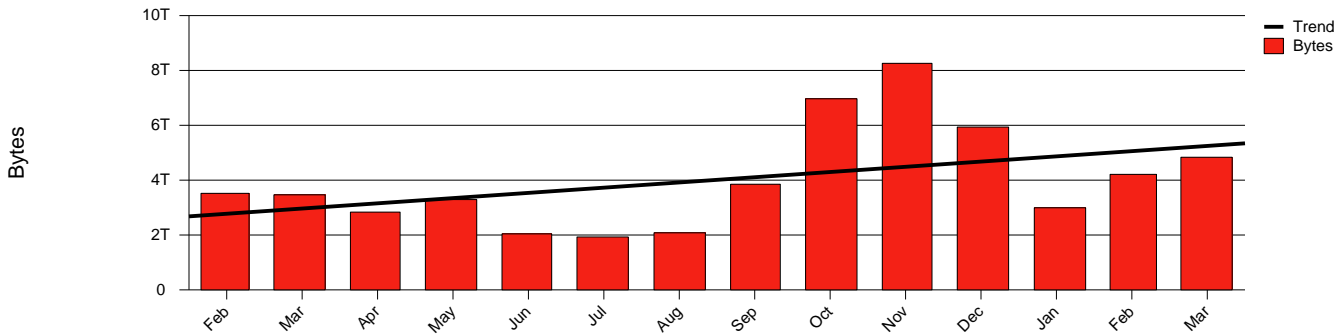

Kiruna, IRF - Monthly Health Report

Total Network Volume by Month

Total Network Volume by Week

Total Network Volume by Day

Situations to Watch

Rank	Element Name	Variable	Threshold	Monthly Average		Days to (from) Threshold
			Value	Actual	Predicted	
1	irf2-SRP(In)	Errors (% Frames)	5.000	0.002	0.339	Increasing
2	irf1-SRP(Out)	Volume (Bandwidth %)	80.000	0.318	0.421	Increasing
3	irf1-SRP(In)	Volume (Bandwidth %)	80.000	0.263	0.248	Increasing
4	irf2-SRP(In)	Volume (Bandwidth %)	80.000	0.001	0.000	Decreasing
5	irf2-SRP(Out)	Volume (Bandwidth %)	80.000	0.000	0.000	Decreasing