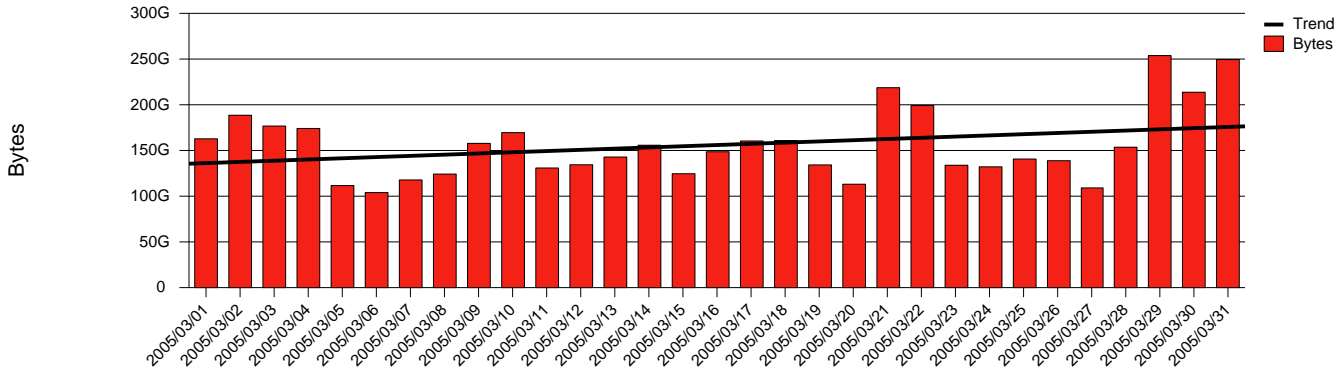

Kiruna, IRF - Monthly Health Report

Total Network Volume by Month

Total Network Volume by Week

Total Network Volume by Day

Situations to Watch

Rank	Element Name	Variable	Threshold	Monthly Average		Days to (from) Threshold
			Value	Actual	Predicted	
1	irf2-SRP(In)	Errors (% Frames)	5.000	0.002	0.339	Increasing
2	irf1-SRP(Out)	Volume (Bandwidth %)	80.000	0.318	0.421	Increasing
3	irf1-SRP(In)	Volume (Bandwidth %)	80.000	0.263	0.248	Increasing
4	irf2-SRP(In)	Volume (Bandwidth %)	80.000	0.001	0.000	Decreasing
5	irf2-SRP(Out)	Volume (Bandwidth %)	80.000	0.000	0.000	Decreasing