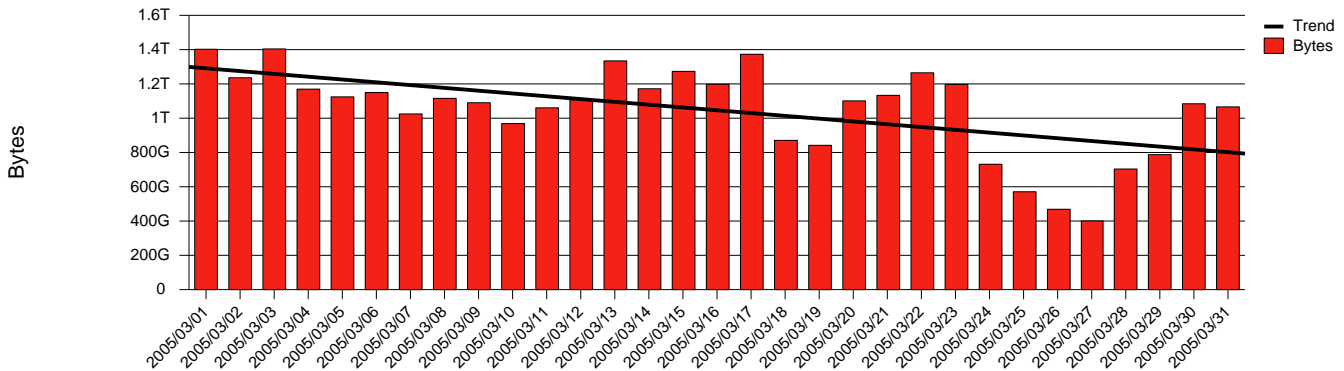

Karlstad, KAU - Monthly Health Report

Total Network Volume by Month

Total Network Volume by Week

Total Network Volume by Day

Situations to Watch

Rank	Element Name	Variable	Threshold	Monthly Average		Days to (from) Threshold
			Value	Actual	Predicted	
1	kau2-SRP(In)	Volume (Bandwidth %)	80.000	1.429	1.440	Increasing
2	kau1-SRP(In)	Errors (% Frames)	5.000	0.000	0.000	Increasing
3	kau1-SRP(In)	Volume (Bandwidth %)	80.000	0.057	0.027	Decreasing
4	kau1-SRP(Out)	Volume (Bandwidth %)	80.000	1.164	1.230	Decreasing
5	kau2-SRP(In)	Errors (% Frames)	5.000	0.000	0.000	Decreasing
6	kau2-SRP(Out)	Volume (Bandwidth %)	80.000	1.249	1.311	Decreasing