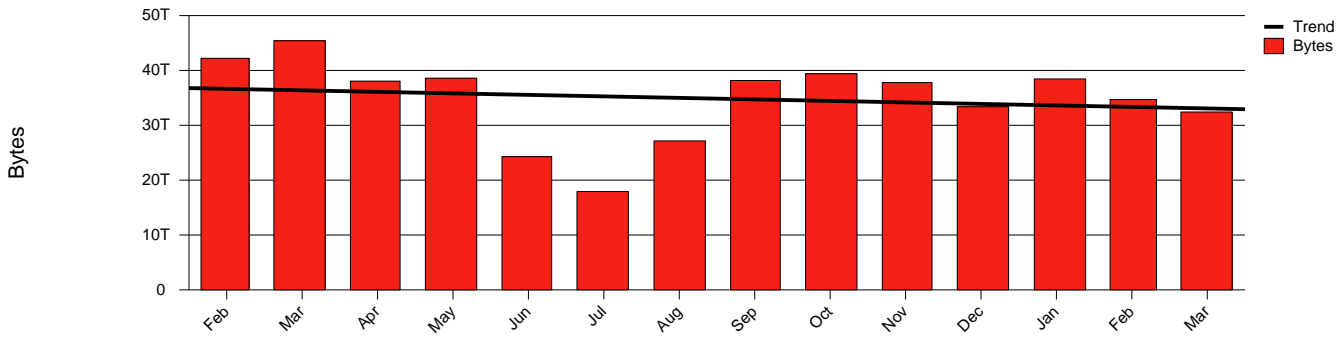

Karlstad, KAU - Monthly Health Report

Total Network Volume by Month

Total Network Volume by Week

Total Network Volume by Day

Situations to Watch

Rank	Element Name	Variable	Threshold	Monthly Average		Days to (from) Threshold
			Value	Actual	Predicted	
1	kau2-SRP(In)	Volume (Bandwidth %)	80.000	1.429	1.440	Increasing
2	kau1-SRP(In)	Errors (% Frames)	5.000	0.000	0.000	Increasing
3	kau1-SRP(In)	Volume (Bandwidth %)	80.000	0.057	0.027	Decreasing
4	kau1-SRP(Out)	Volume (Bandwidth %)	80.000	1.164	1.230	Decreasing
5	kau2-SRP(In)	Errors (% Frames)	5.000	0.000	0.000	Decreasing
6	kau2-SRP(Out)	Volume (Bandwidth %)	80.000	1.249	1.311	Decreasing