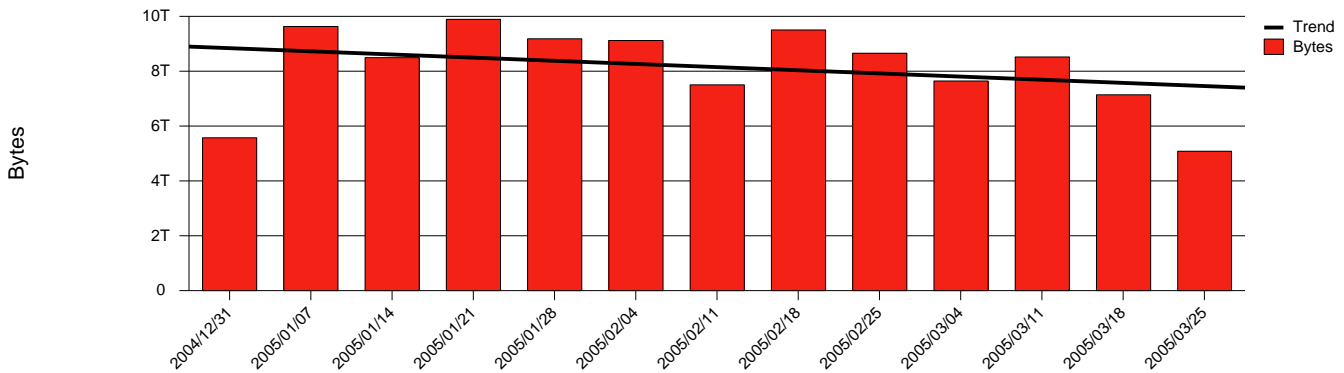

Karlstad, KAU - Monthly Health Report

Total Network Volume by Month

Total Network Volume by Week

Total Network Volume by Day

Situations to Watch

Rank	Element Name	Variable	Threshold	Monthly Average		Days to (from) Threshold
			Value	Actual	Predicted	
1	kau2-SRP(In)	Volume (Bandwidth %)	80.000	1.429	1.440	Increasing
2	kau1-SRP(In)	Errors (% Frames)	5.000	0.000	0.000	Increasing
3	kau1-SRP(In)	Volume (Bandwidth %)	80.000	0.057	0.027	Decreasing
4	kau1-SRP(Out)	Volume (Bandwidth %)	80.000	1.164	1.230	Decreasing
5	kau2-SRP(In)	Errors (% Frames)	5.000	0.000	0.000	Decreasing
6	kau2-SRP(Out)	Volume (Bandwidth %)	80.000	1.249	1.311	Decreasing