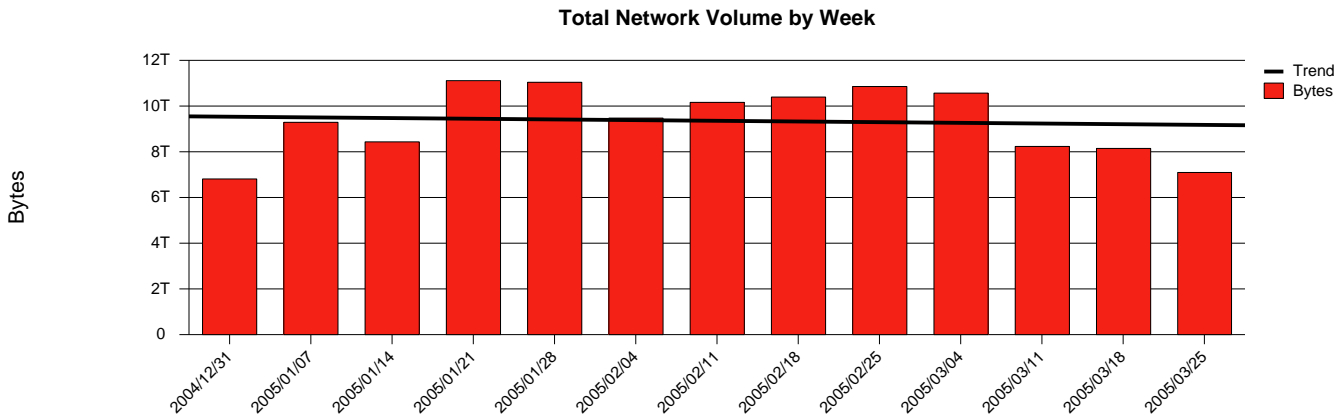

Jönköping, HJ - Monthly Health Report

Situations to Watch

Rank	Element Name	Variable	Threshold	Monthly Average		Days to (from) Threshold
			Value	Actual	Predicted	
1	hj1-SRP(Out)	Volume (Bandwidth %)	80.000	2.837	2.978	Increasing
2	hj2-SRP(In)	Volume (Bandwidth %)	80.000	1.771	1.266	Increasing
3	hj1-SRP(Out)	Discards (% Frames)	10.000	0.000	0.000	Increasing
4	hj1-SRP(In)	Volume (Bandwidth %)	80.000	0.091	0.756	Decreasing
5	hj2-SRP(In)	Errors (% Frames)	5.000	0.000	0.003	Decreasing
6	hj2-SRP(Out)	Volume (Bandwidth %)	80.000	0.000	0.076	Decreasing