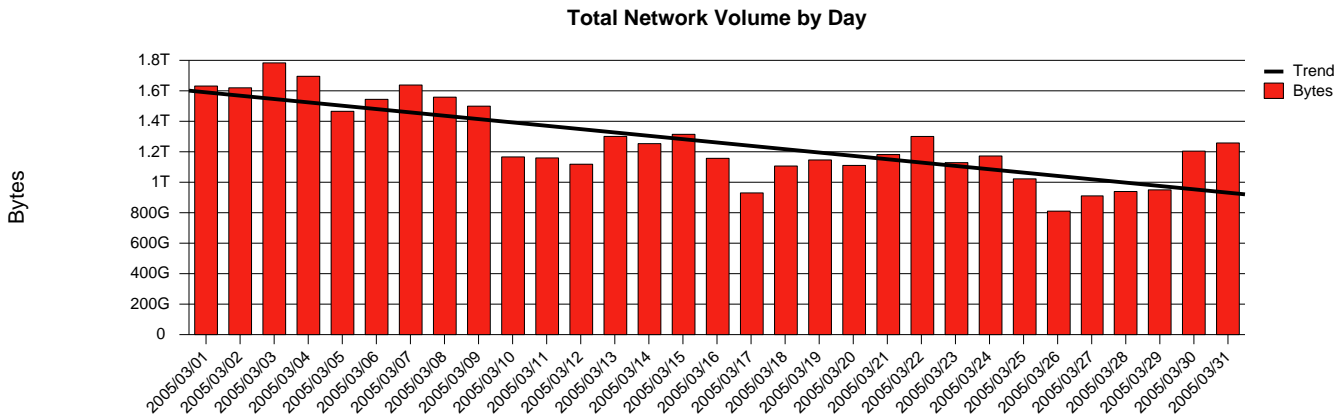

Jönköping, HJ - Monthly Health Report

Situations to Watch

Rank	Element Name	Variable	Threshold	Monthly Average		Days to (from) Threshold
			Value	Actual	Predicted	
1	hj1-SRP(Out)	Volume (Bandwidth %)	80.000	2.837	2.978	Increasing
2	hj2-SRP(In)	Volume (Bandwidth %)	80.000	1.771	1.266	Increasing
3	hj1-SRP(Out)	Discards (% Frames)	10.000	0.000	0.000	Increasing
4	hj1-SRP(In)	Volume (Bandwidth %)	80.000	0.091	0.756	Decreasing
5	hj2-SRP(In)	Errors (% Frames)	5.000	0.000	0.003	Decreasing
6	hj2-SRP(Out)	Volume (Bandwidth %)	80.000	0.000	0.076	Decreasing