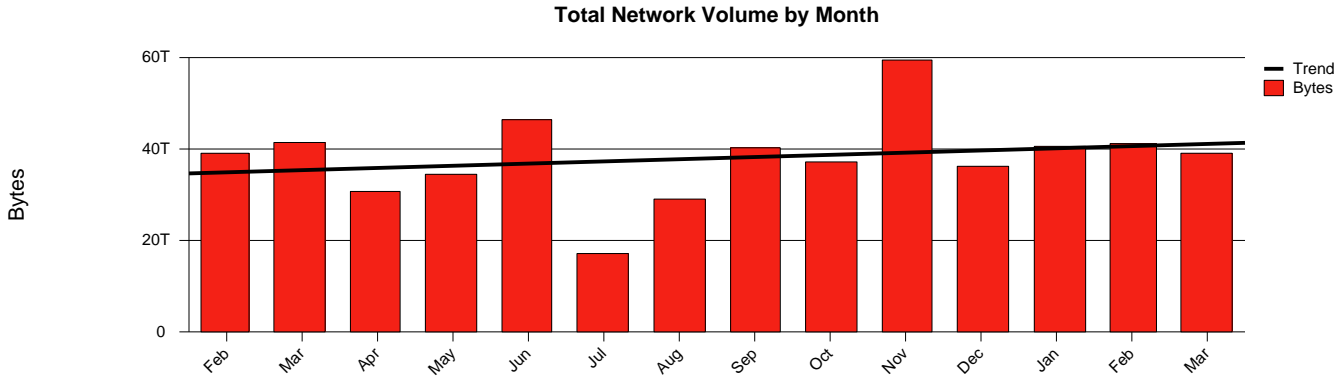

Jönköping, HJ - Monthly Health Report

Situations to Watch

Rank	Element Name	Variable	Threshold	Monthly Average		Days to (from) Threshold
			Value	Actual	Predicted	
1	hj1-SRP(Out)	Volume (Bandwidth %)	80.000	2.837	2.978	Increasing
2	hj2-SRP(In)	Volume (Bandwidth %)	80.000	1.771	1.266	Increasing
3	hj1-SRP(Out)	Discards (% Frames)	10.000	0.000	0.000	Increasing
4	hj1-SRP(In)	Volume (Bandwidth %)	80.000	0.091	0.756	Decreasing
5	hj2-SRP(In)	Errors (% Frames)	5.000	0.000	0.003	Decreasing
6	hj2-SRP(Out)	Volume (Bandwidth %)	80.000	0.000	0.076	Decreasing